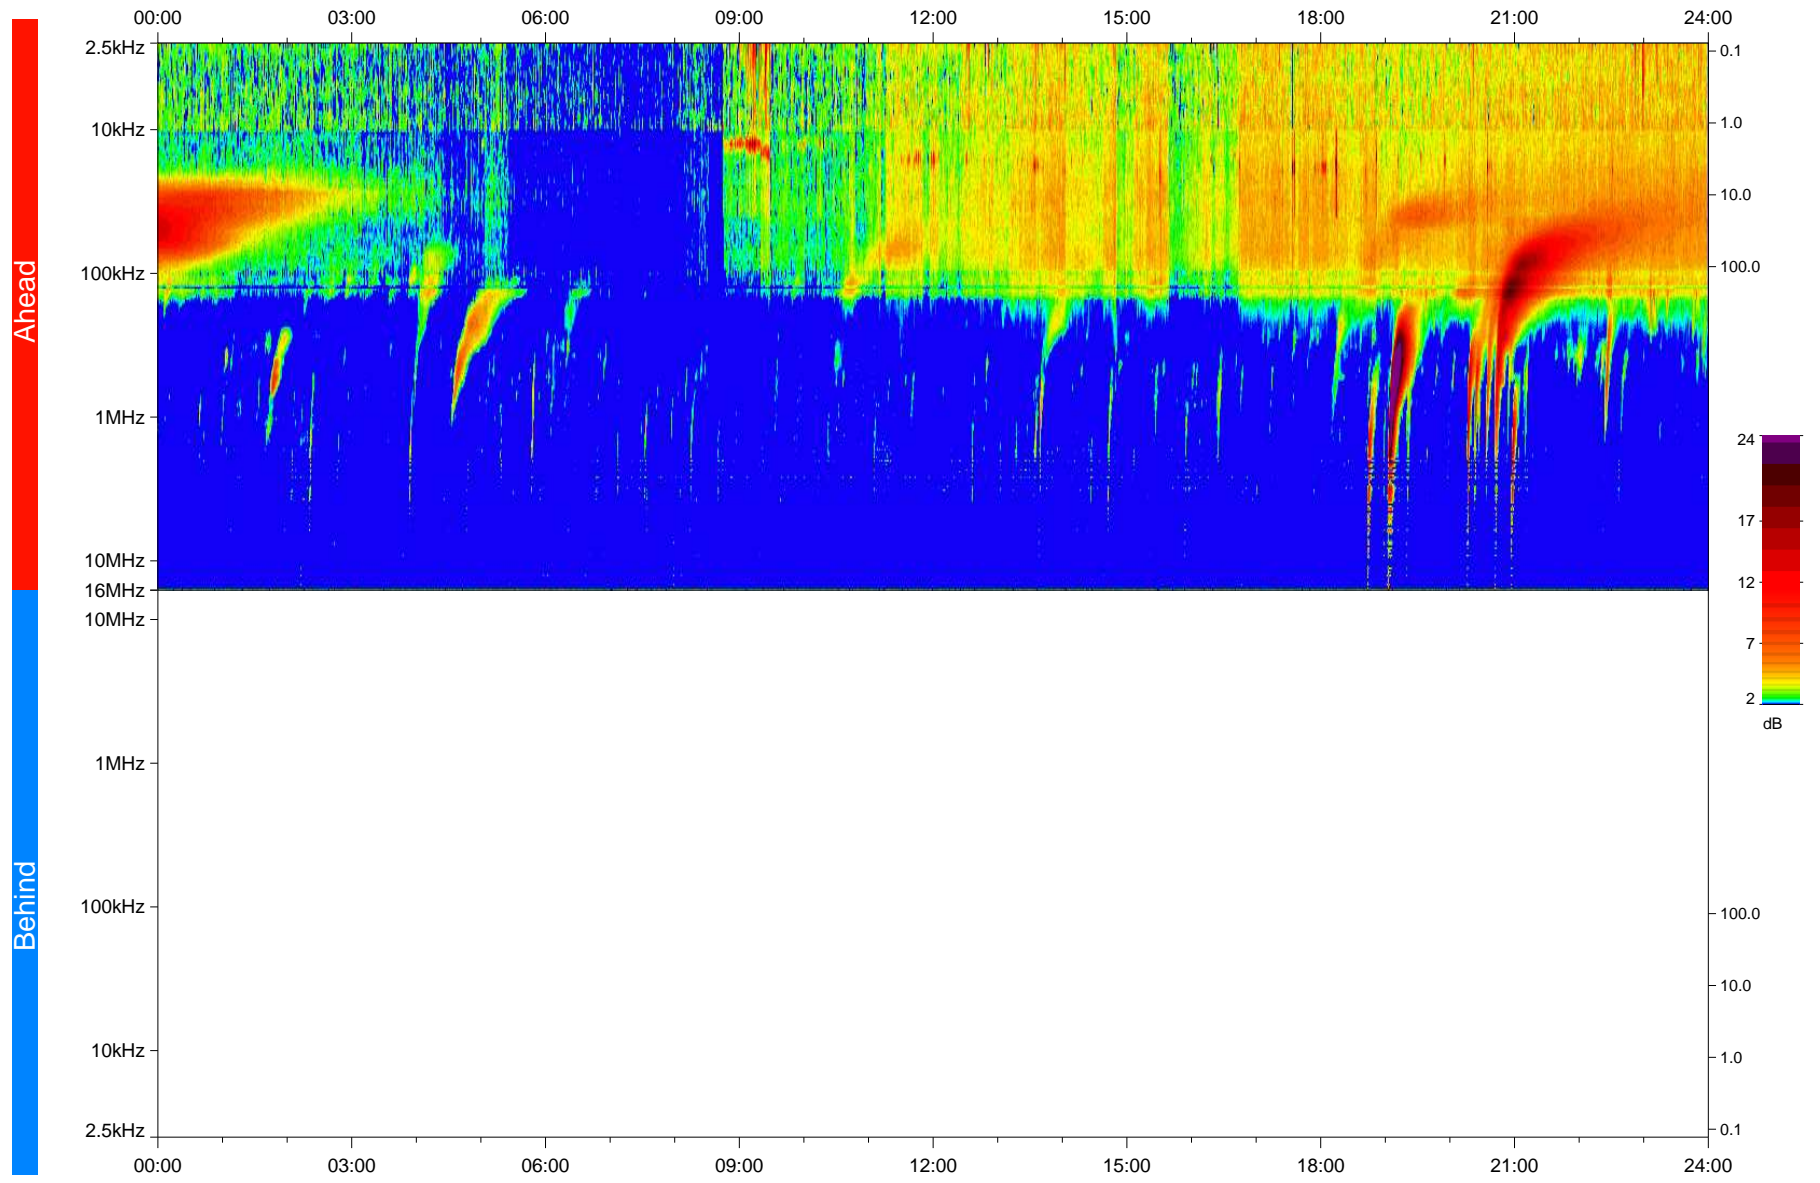

STEREO/WAVES Daily Summary - 23-Jan-2023 (DOY 023)

Ahead source file: swaves_ahead_2023_023_1_05.fin
Ahead PSE Angle: -13.6°

Behind PSE Angle: 9.2°
Behind source file: No STEREO-B data

Time (UTC)

file: stereo_swaves_daily-summary_color_20230123_v04
made by: space.umn.edu on macOS with IDL 8.8.2 on 2023-02-23 16:24:18, with TMLib V946 / dynspec V311