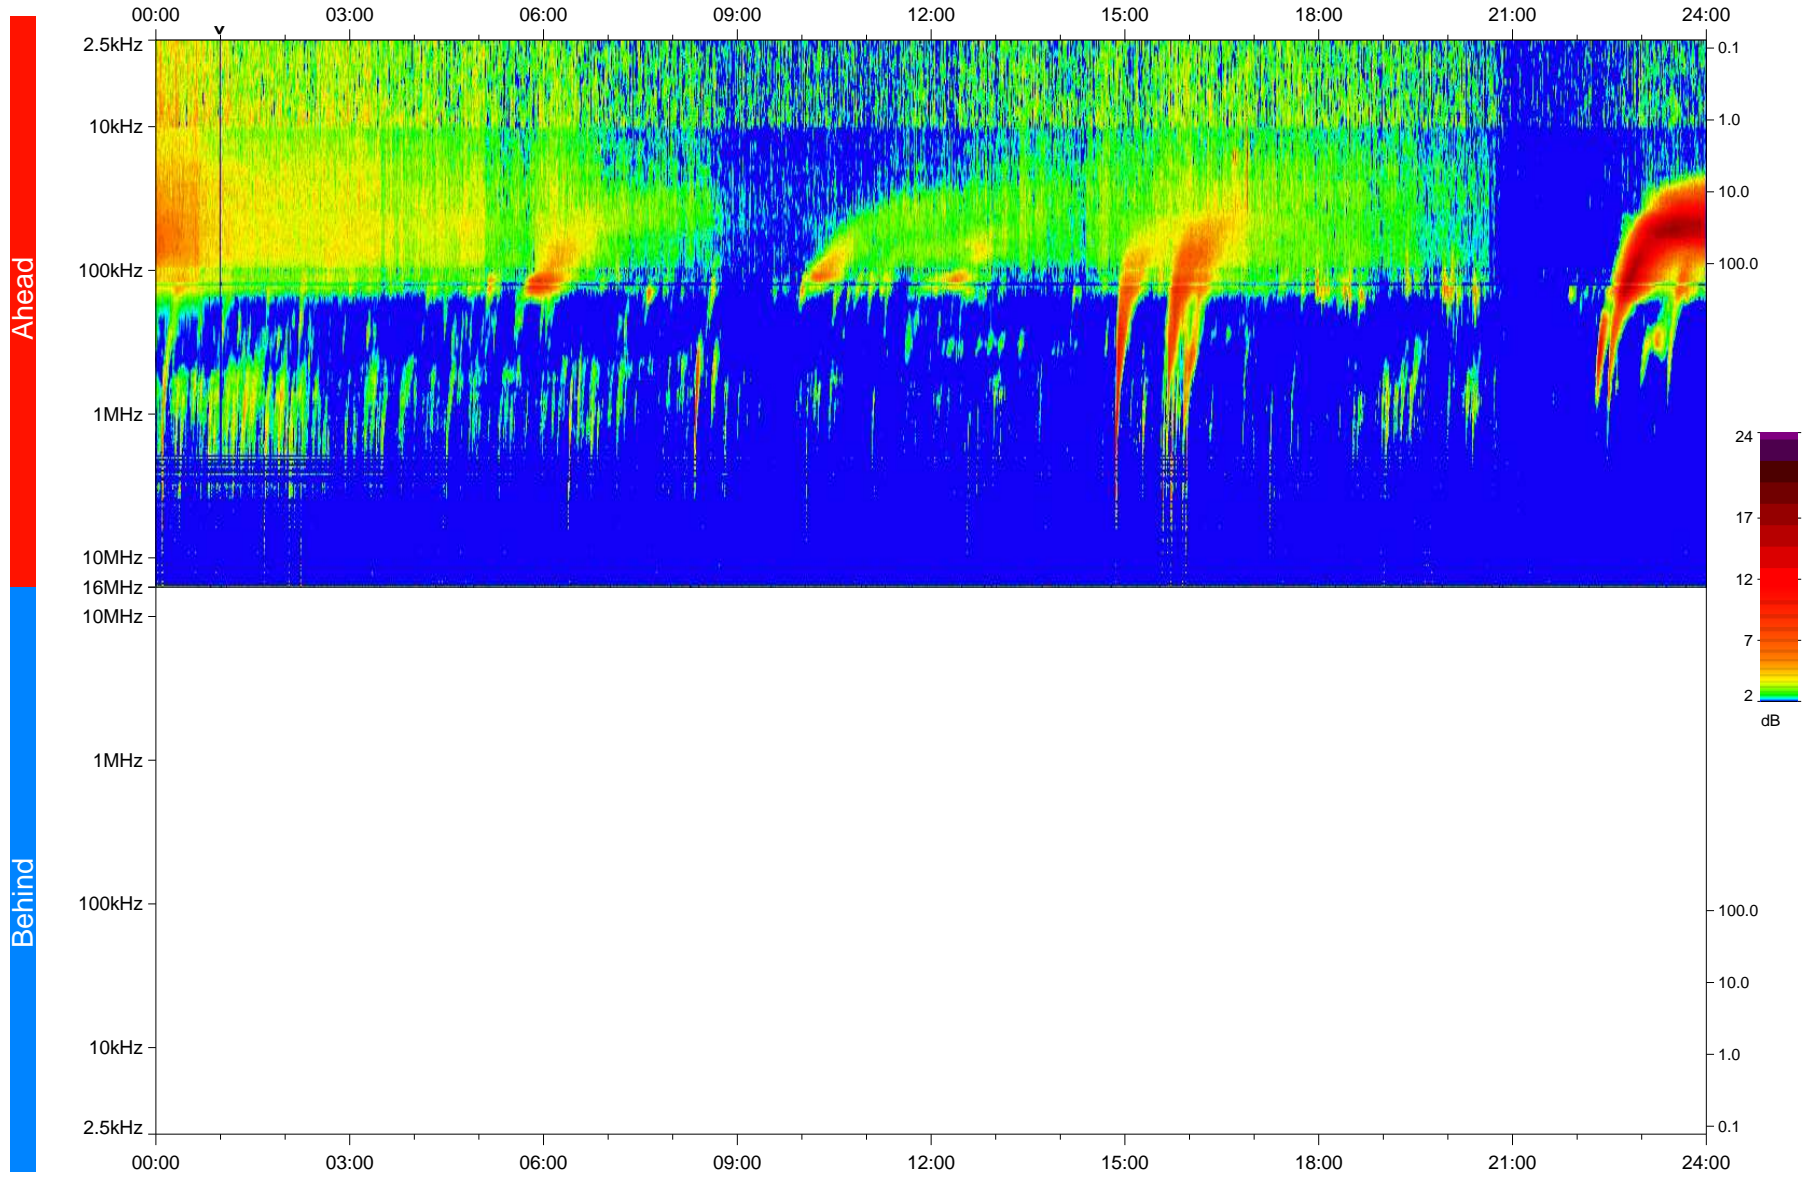

STEREO/WAVES Daily Summary - 22-Jan-2023 (DOY 022)

Ahead source file: swaves_ahead_2023_022_1_05.fin
Ahead PSE Angle: -13.6°

Behind PSE Angle: 9.2°
Behind source file: No STEREO-B data

Time (UTC)

file: stereo_swaves_daily-summary_color_20230122_v04
made by: space.umn.edu on macOS with IDL 8.8.2 on 2023-02-22 10:39:34, with TMLib V946 / dynspec V311