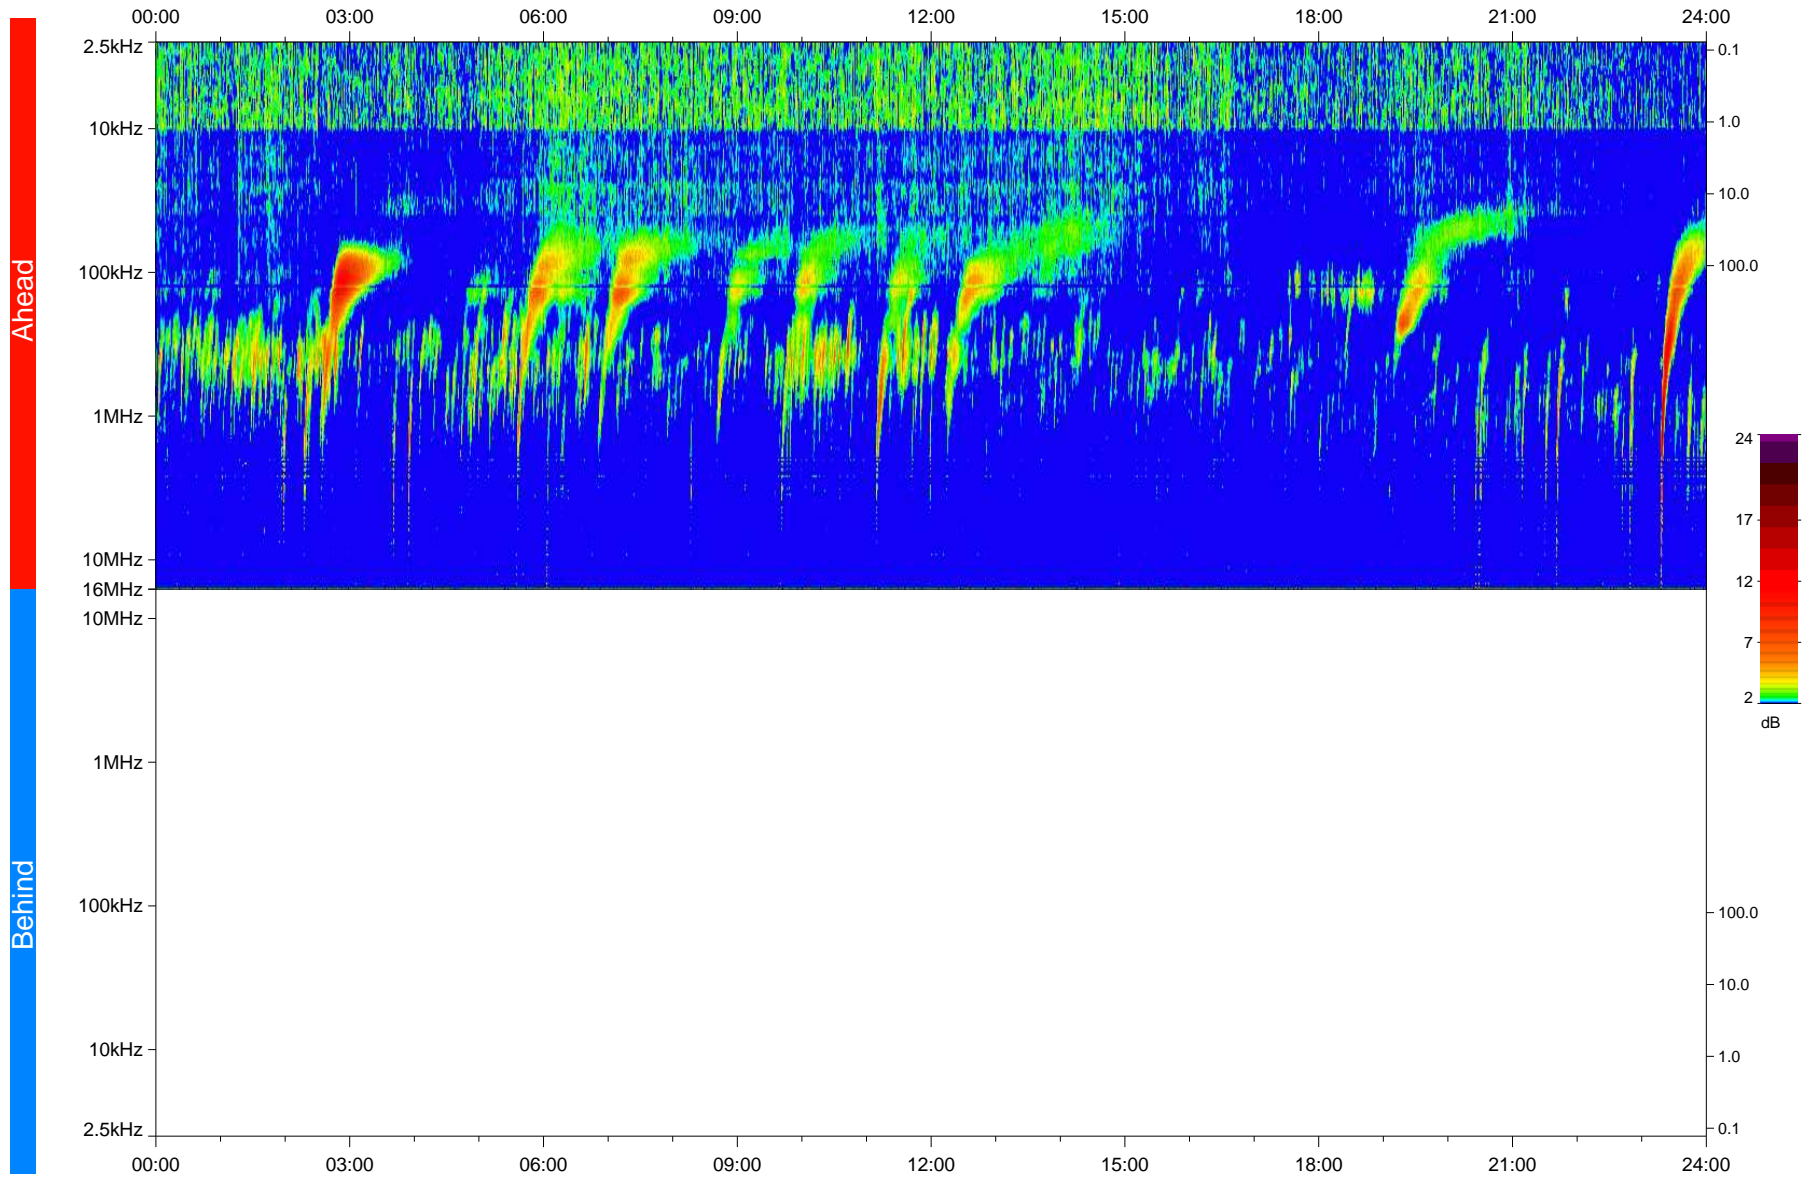

STEREO/WAVES Daily Summary - 21-Jan-2023 (DOY 021)

Ahead source file: swaves_ahead_2023_021_1_05.fin
Ahead PSE Angle: -13.7°

Behind PSE Angle: 9.2°
Behind source file: No STEREO-B data

Time (UTC)

file: stereo_swaves_daily-summary_color_20230121_v04
made by: space.umn.edu on macOS with IDL 8.8.2 on 2023-02-22 10:38:21, with TLib V946 / dynspec V311