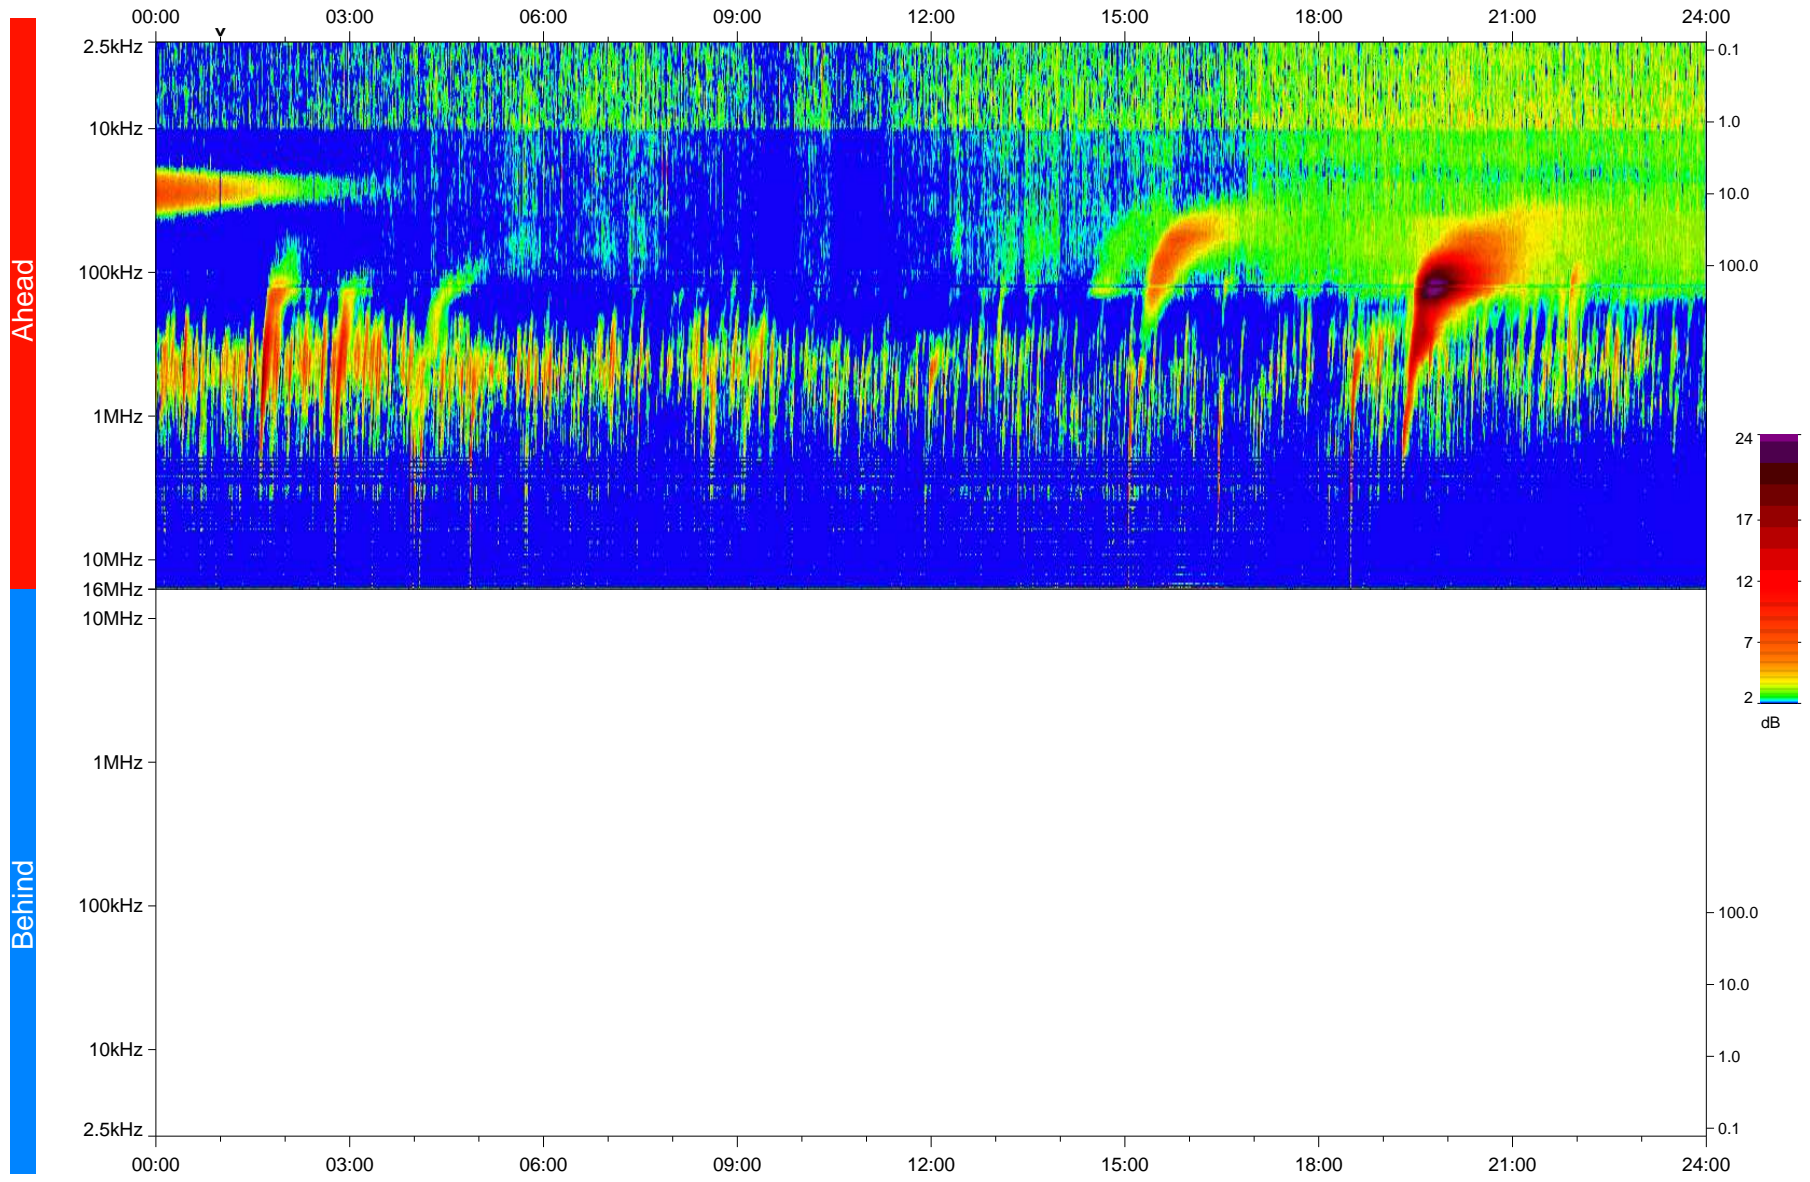

STEREO/WAVES Daily Summary - 20-Jan-2023 (DOY 020)

Ahead source file: swaves_ahead_2023_020_1_05.fin
Ahead PSE Angle: -13.7°

Behind PSE Angle: 9.2°
Behind source file: No STEREO-B data

Time (UTC)

file: stereo_swaves_daily-summary_color_20230120_v04
made by: space.umn.edu on macOS with IDL 8.8.2 on 2023-02-20 13:34:01, with TLib V946 / dynspec V311