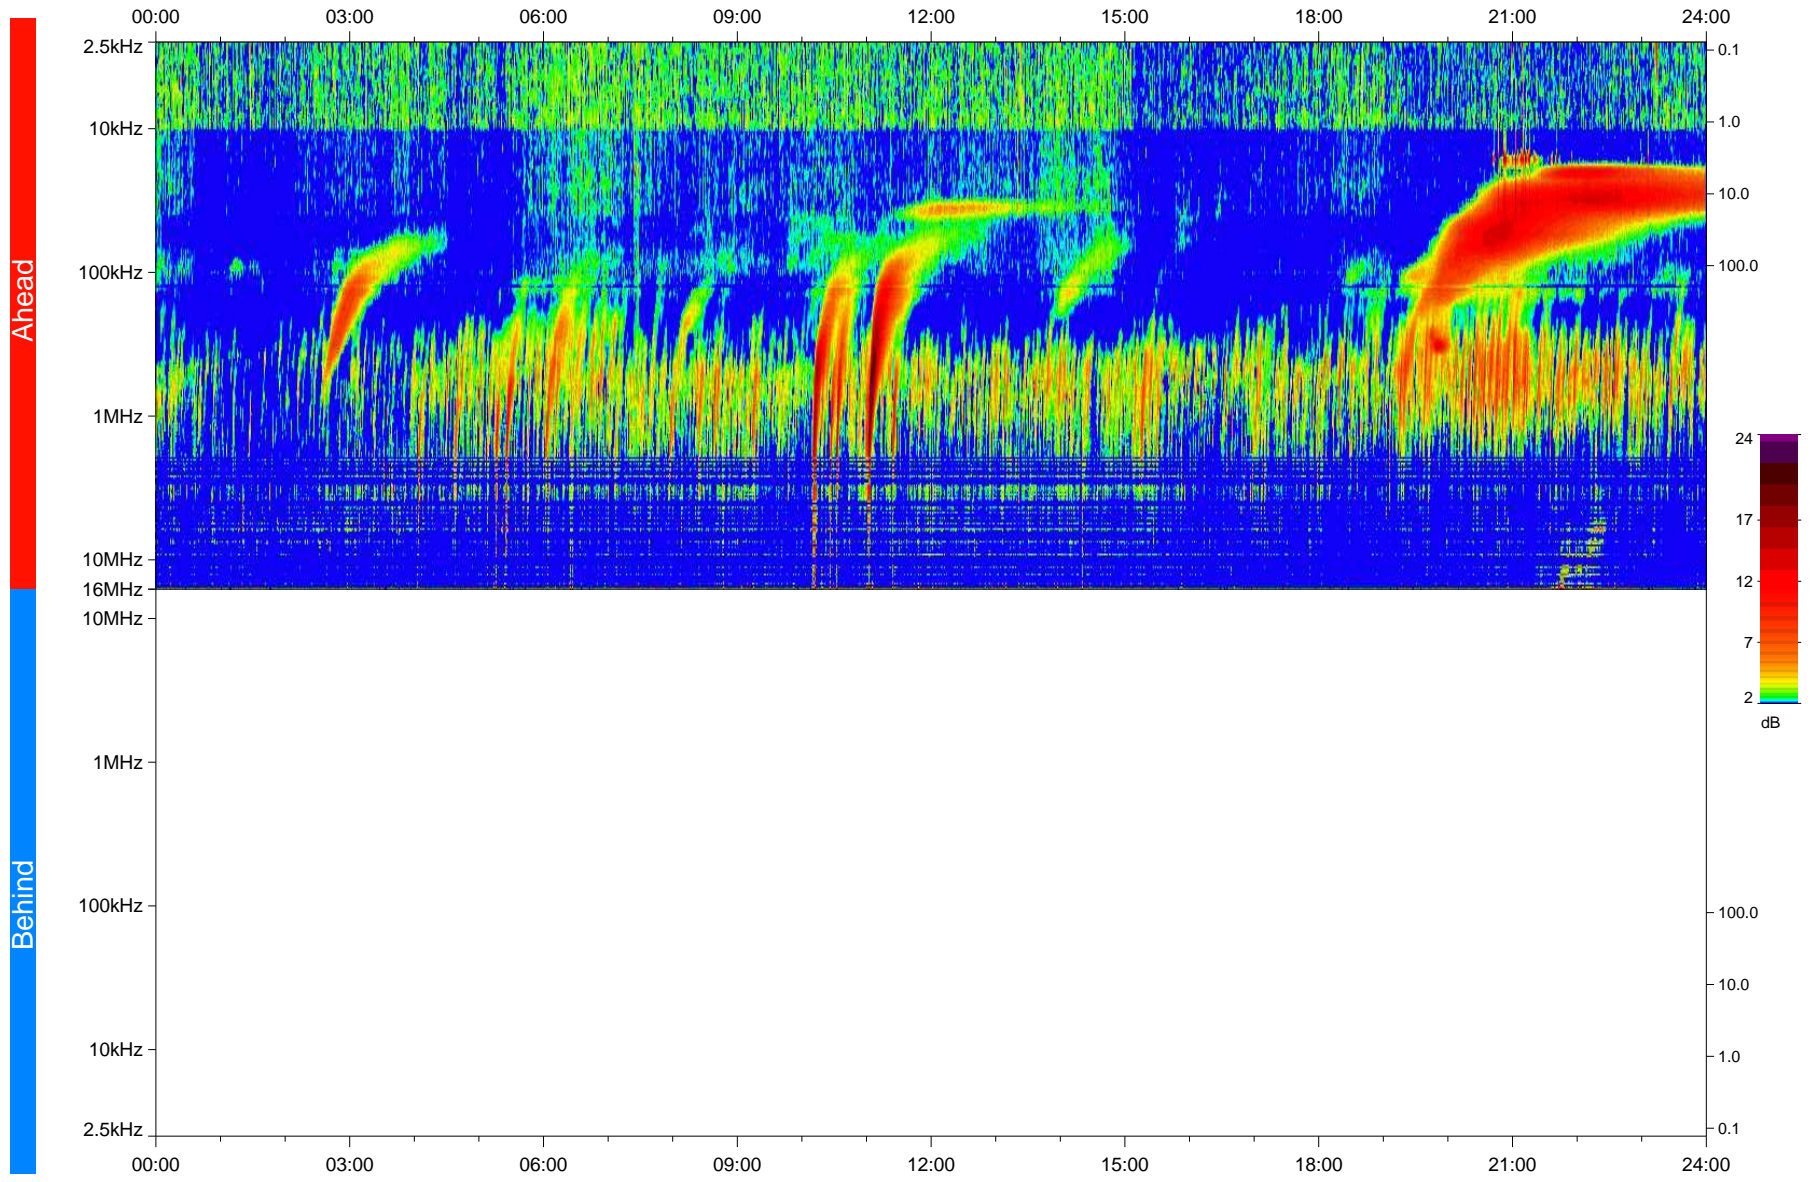

STEREO/WAVES Daily Summary - 19-Jan-23 (DOY 019)

Ahead source file: swaves_ahead_2023_019_1_05.fin
Ahead PSE Angle: -13.6°

Behind PSE Angle: 9.3°
Behind source file: No STEREO-B data

Time (UTC)

file: stereo_swaves_daily-summary_color_20230119_v04
made by: space.umn.edu on macOS with IDL 8.8.2 on 2023-02-19 13:27:29, with TLib V946 / dynspec V311