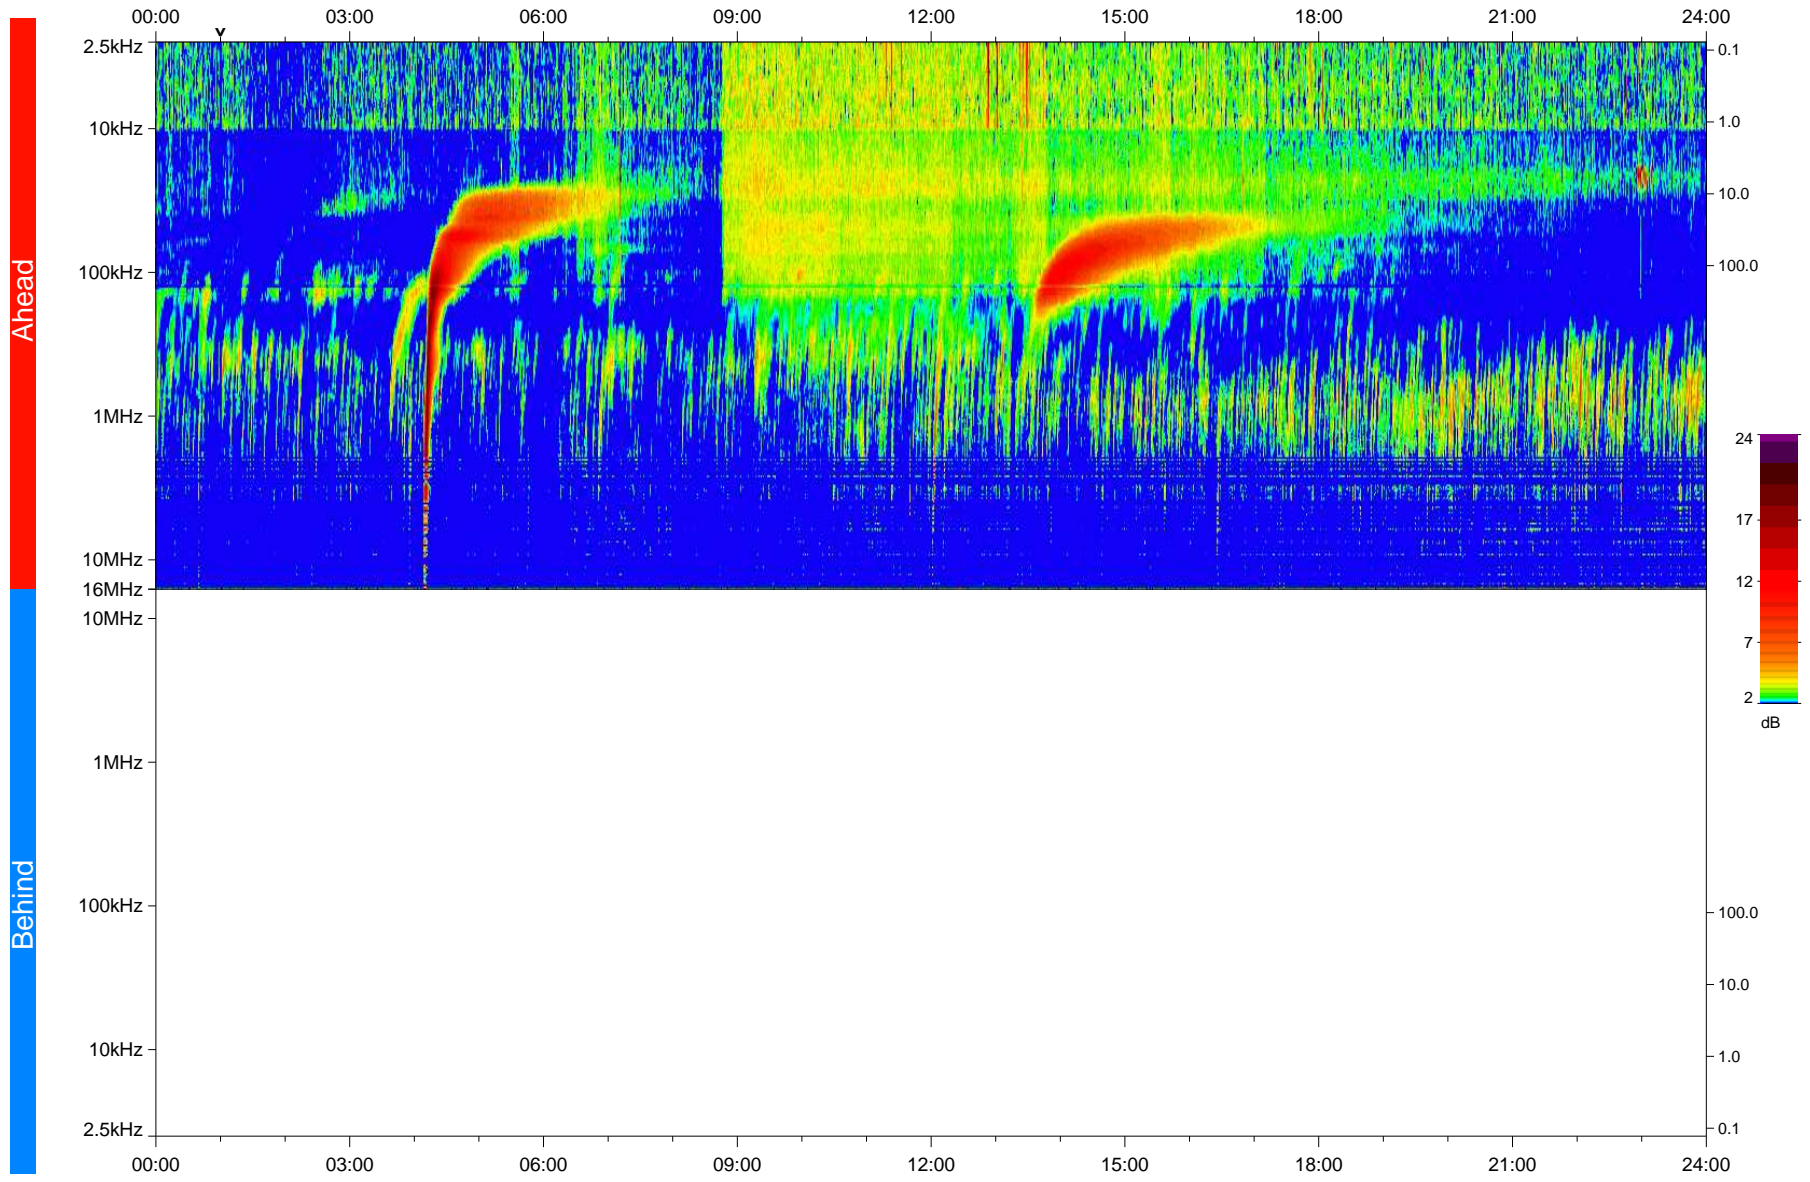

STEREO/WAVES Daily Summary - 18-Jan-23 (DOY 018)

Ahead source file: swaves_ahead_2023_018_1_05.fin
Ahead PSE Angle: -13.7°

Behind PSE Angle: 9.3°
Behind source file: No STEREO-B data

Time (UTC)

file: stereo_swaves_daily-summary_color_20230118_v04
made by: space.umn.edu on macOS with IDL 8.8.2 on 2023-02-19 13:26:15, with TMLib V946 / dynspec V311