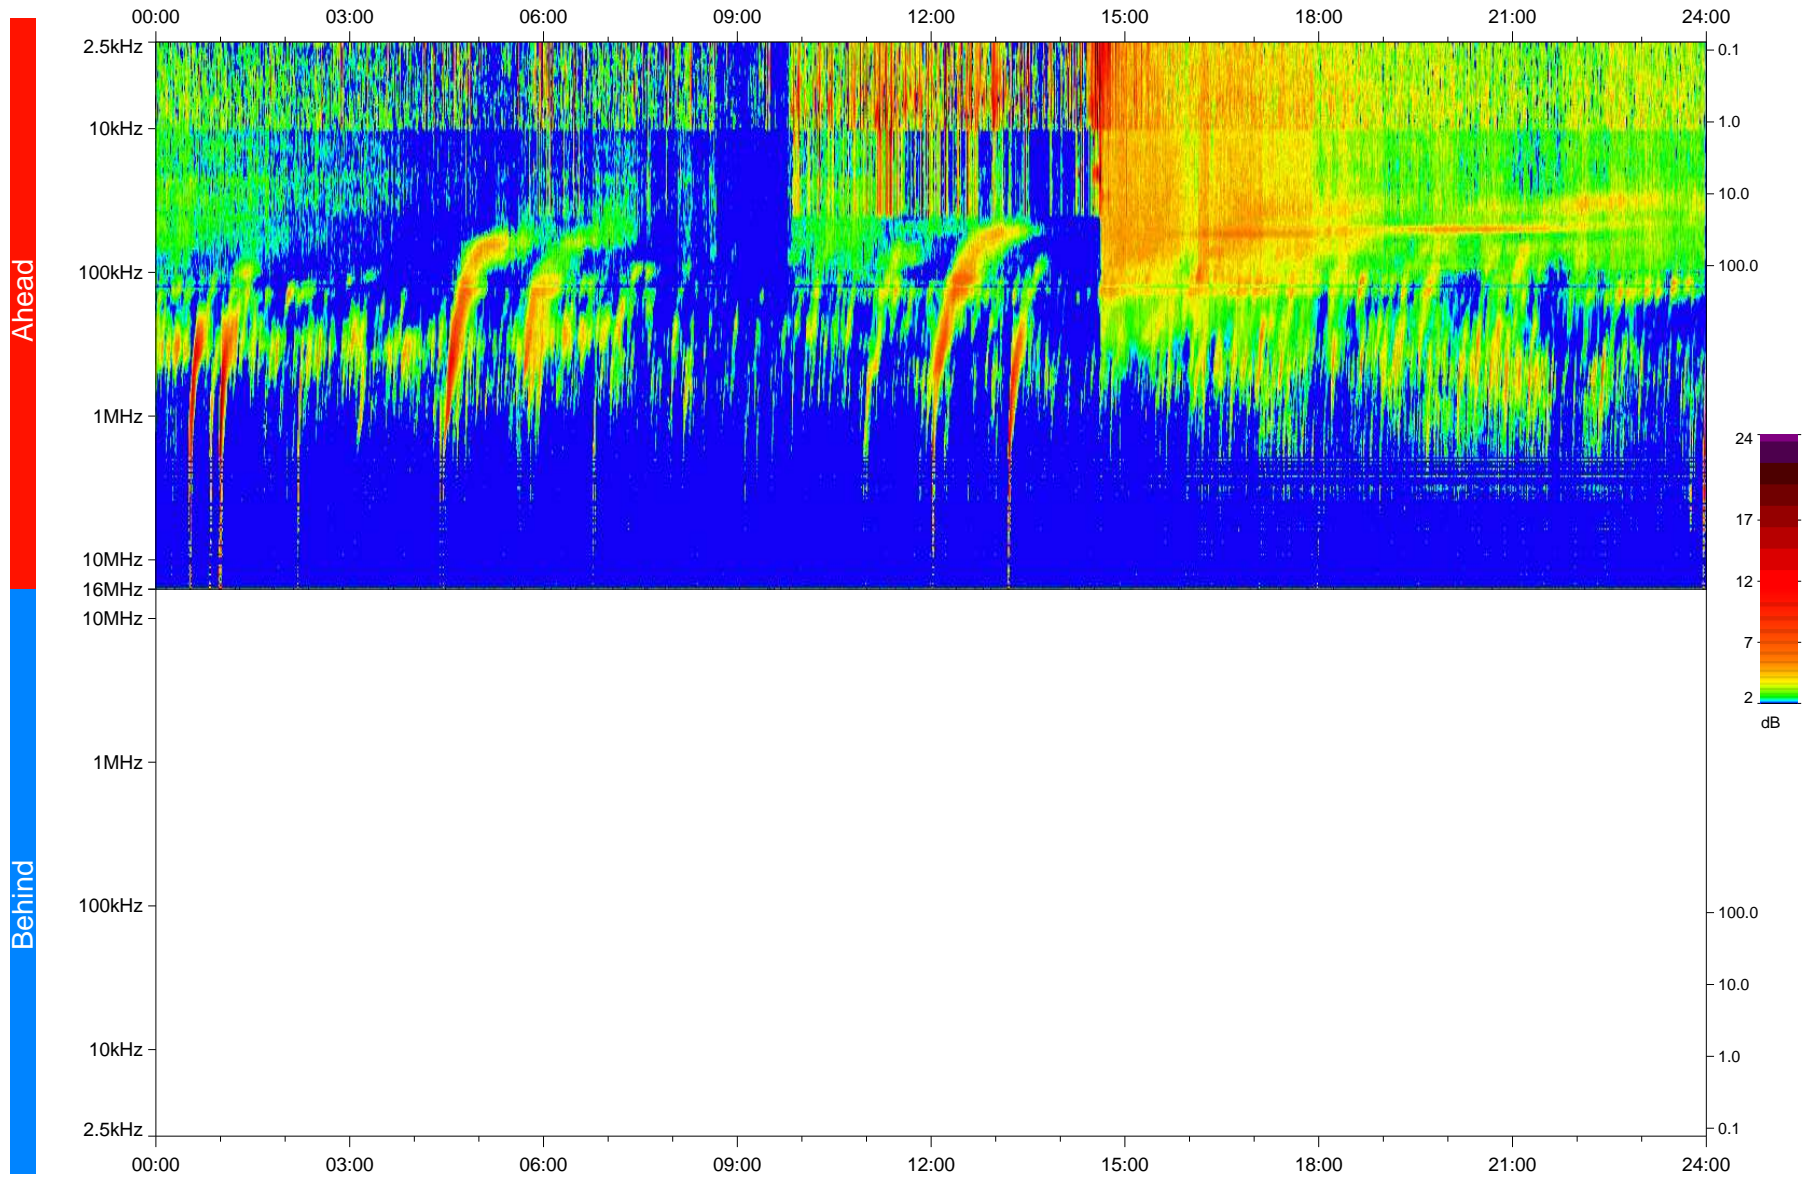

# STEREO/WAVES Daily Summary - 17-Jan-2023 (DOY 017)

Ahead source file: swaves\_ahead\_2023\_017\_1\_05.fin  
Ahead PSE Angle: -13.7°

Behind PSE Angle: 9.3°  
Behind source file: No STEREO-B data

Time (UTC)

file: stereo\_swaves\_daily-summary\_color\_20230117\_v04  
made by: space.umn.edu on macOS with IDL 8.8.2 on 2023-02-19 13:25:02, with TMLib V946 / dynspec V311