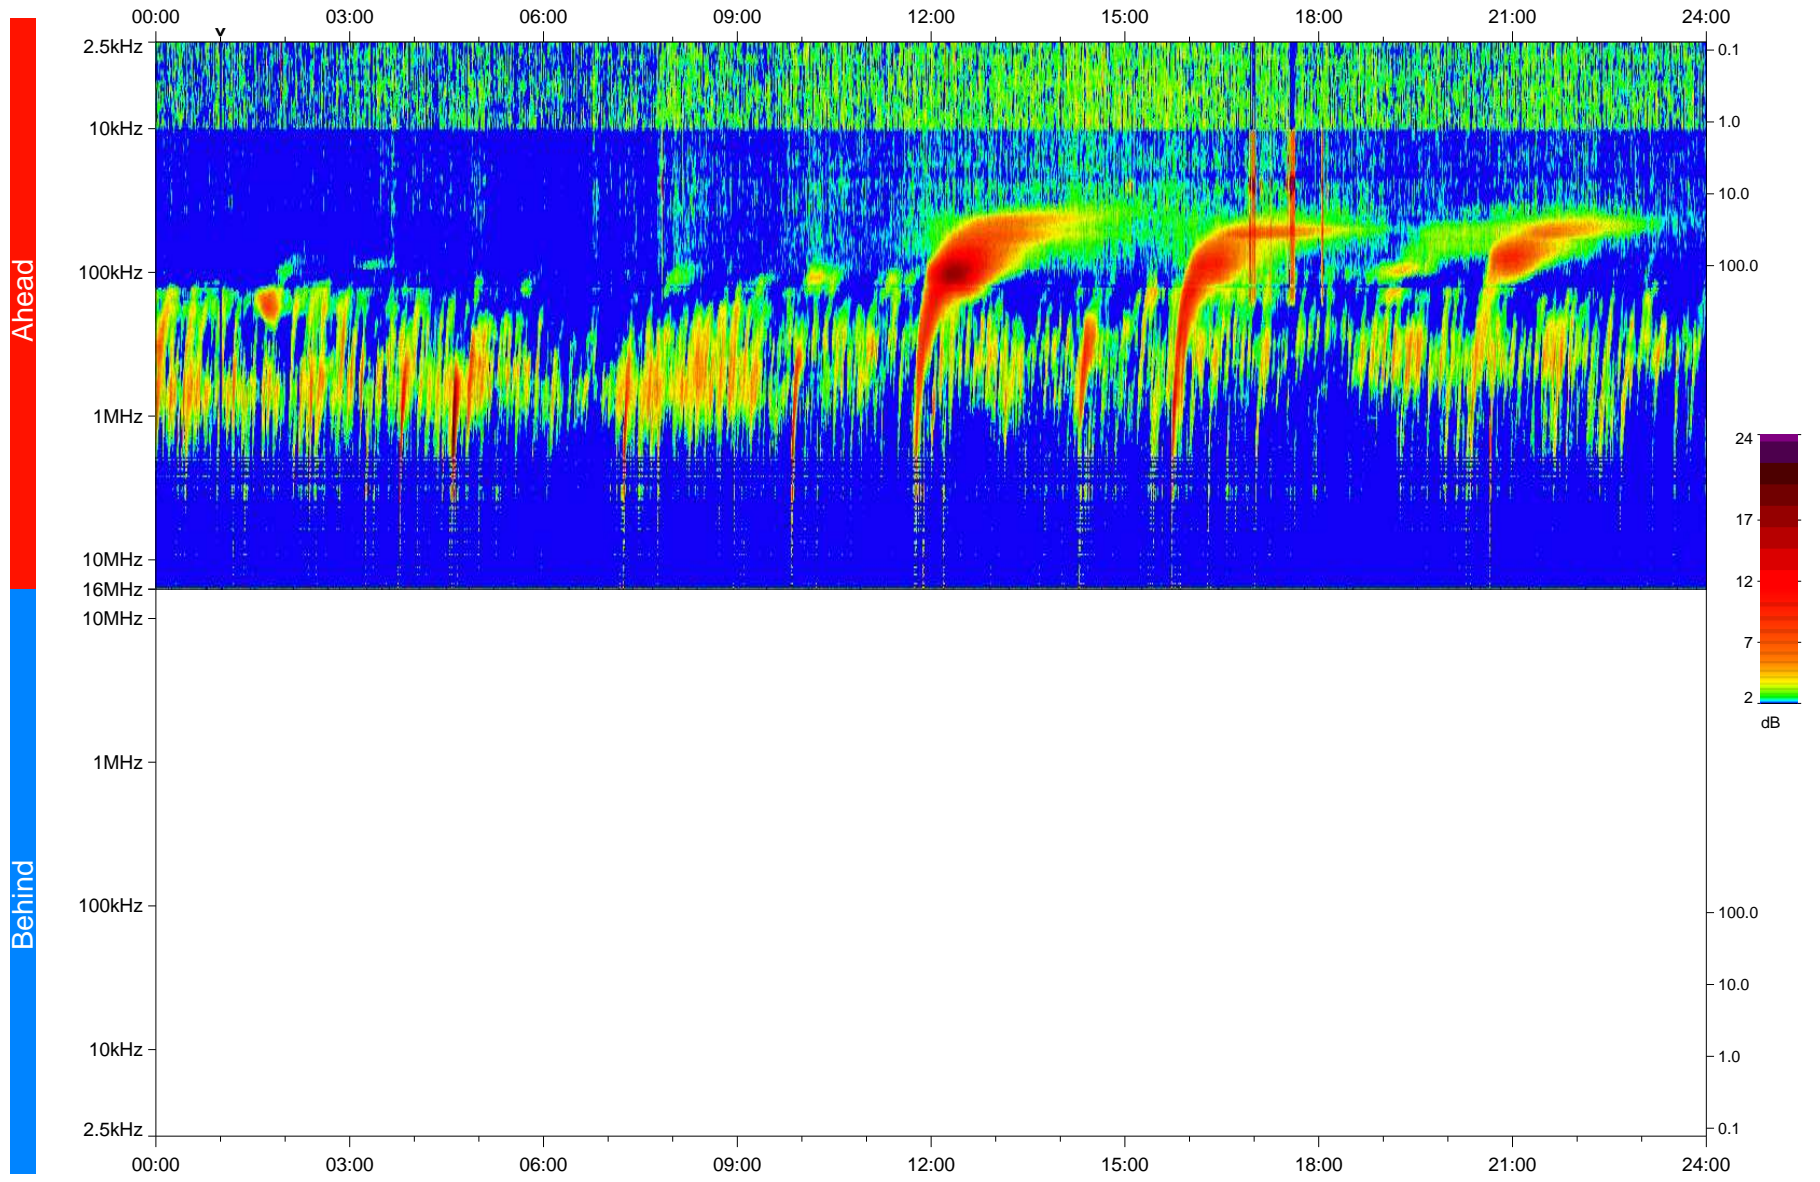

# STEREO/WAVES Daily Summary - 16-Jan-2023 (DOY 016)

Ahead source file: swaves\_ahead\_2023\_016\_1\_05.fin  
Ahead PSE Angle: -13.7°

Behind PSE Angle: 9.3°  
Behind source file: No STEREO-B data

Time (UTC)

file: stereo\_swaves\_daily-summary\_color\_20230116\_v04  
made by: space.umn.edu on macOS with IDL 8.8.2 on 2023-02-19 13:23:48, with TMLib V946 / dynspec V311