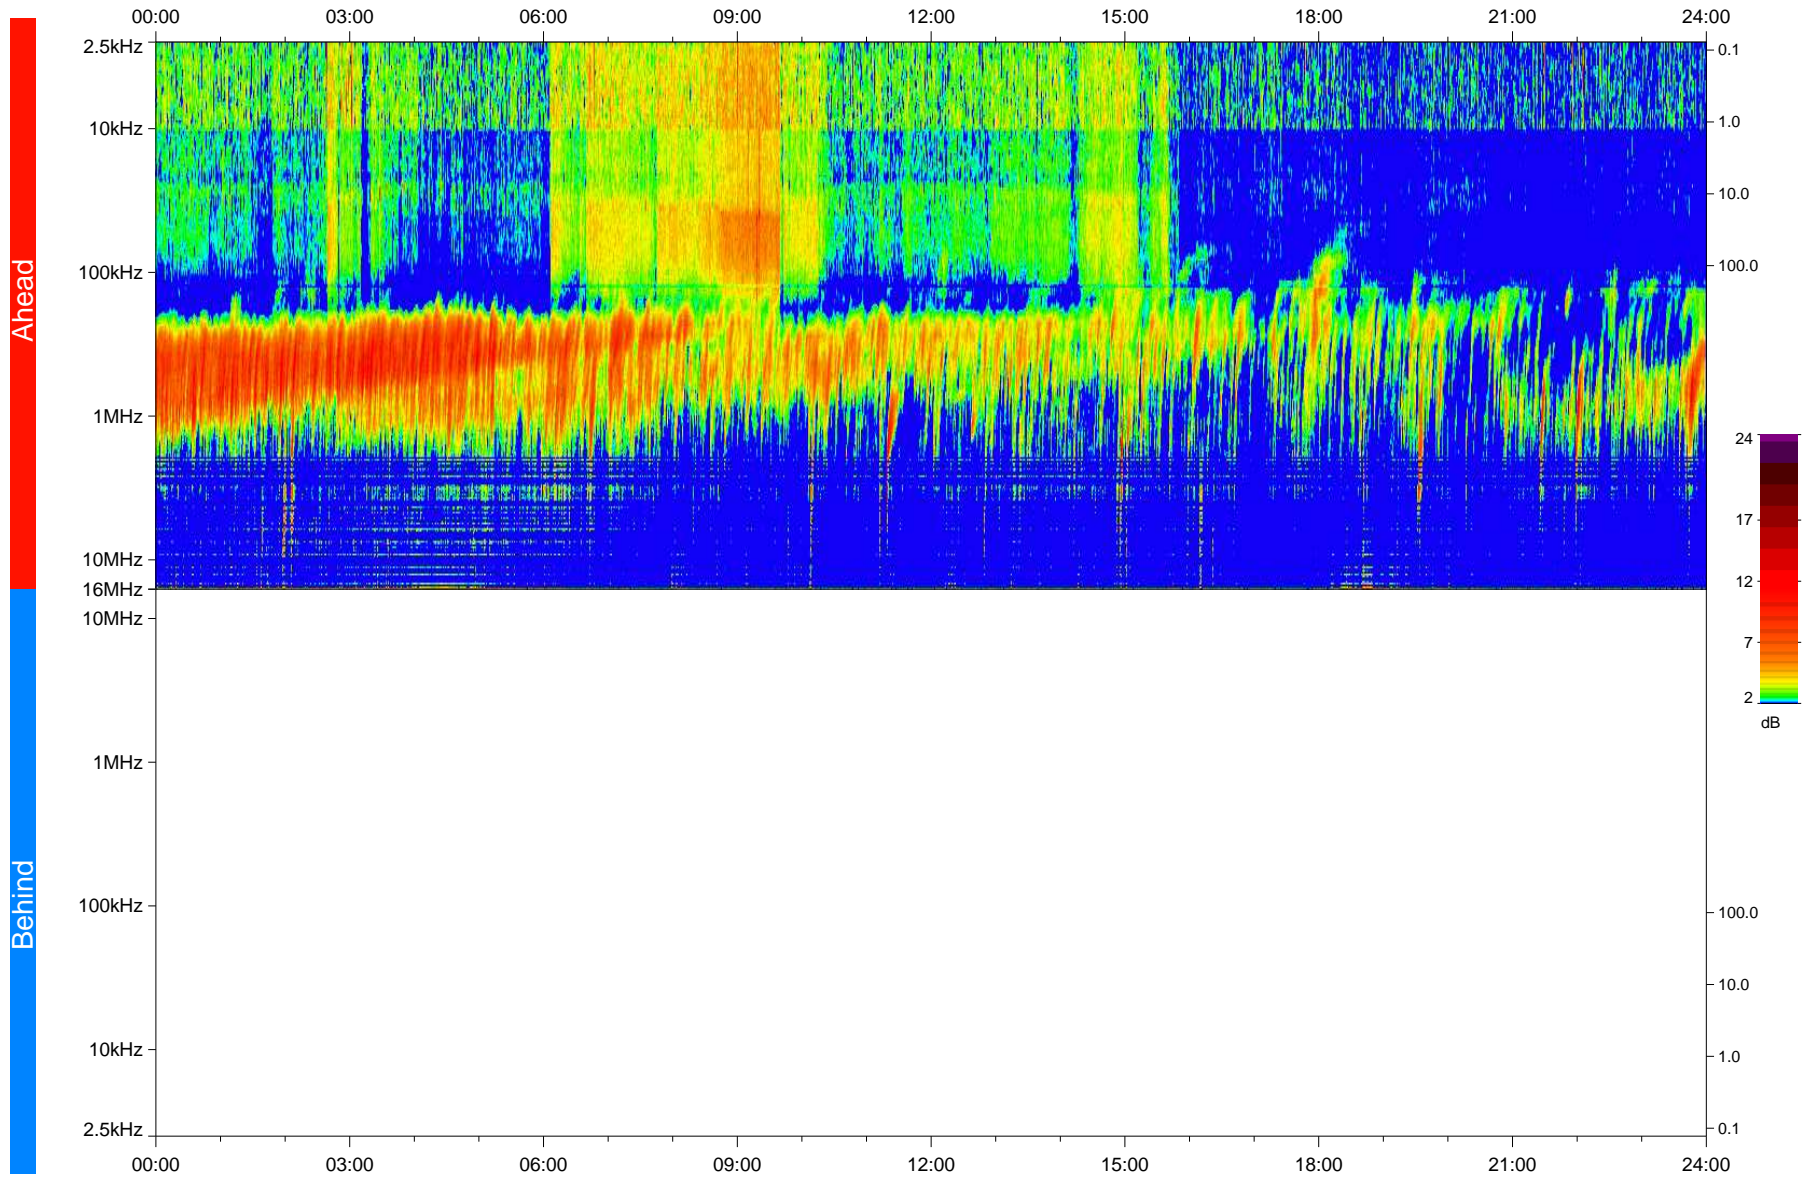

STEREO/WAVES Daily Summary - 15-Jan-2023 (DOY 015)

Ahead source file: swaves_ahead_2023_015_1_05.fin
Ahead PSE Angle: -13.8°

Behind PSE Angle: 9.3°
Behind source file: No STEREO-B data

Time (UTC)

file: stereo_swaves_daily-summary_color_20230115_v04
made by: space.umn.edu on macOS with IDL 8.8.2 on 2023-02-19 13:22:35, with TMLib V946 / dynspec V311