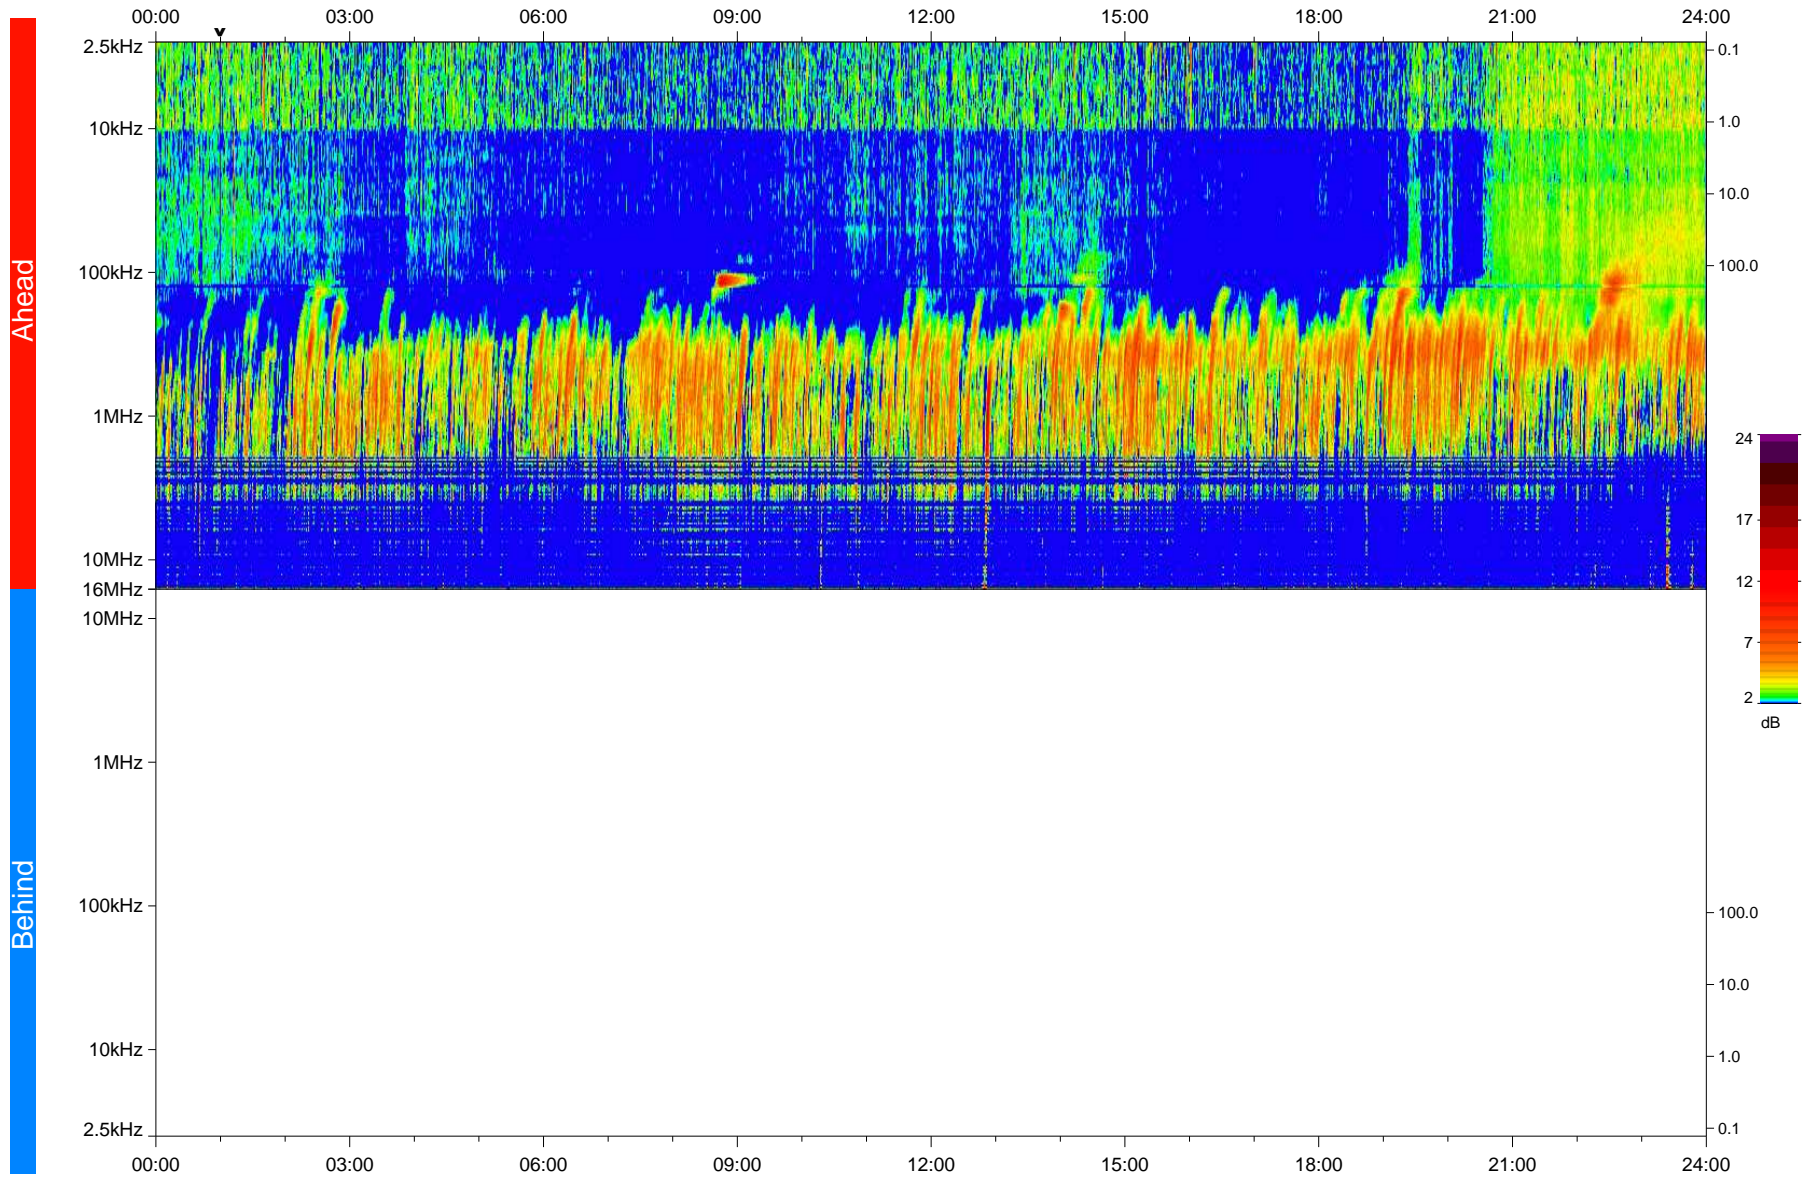

# STEREO/WAVES Daily Summary - 14-Jan-2023 (DOY 014)

Ahead source file: swaves\_ahead\_2023\_014\_1\_05.fin  
Ahead PSE Angle: -13.7°

Behind PSE Angle: 9.4°  
Behind source file: No STEREO-B data

Time (UTC)

file: stereo\_swaves\_daily-summary\_color\_20230114\_v04  
made by: space.umn.edu on macOS with IDL 8.8.2 on 2023-02-14 15:51:23, with TMLib V946 / dynspec V311