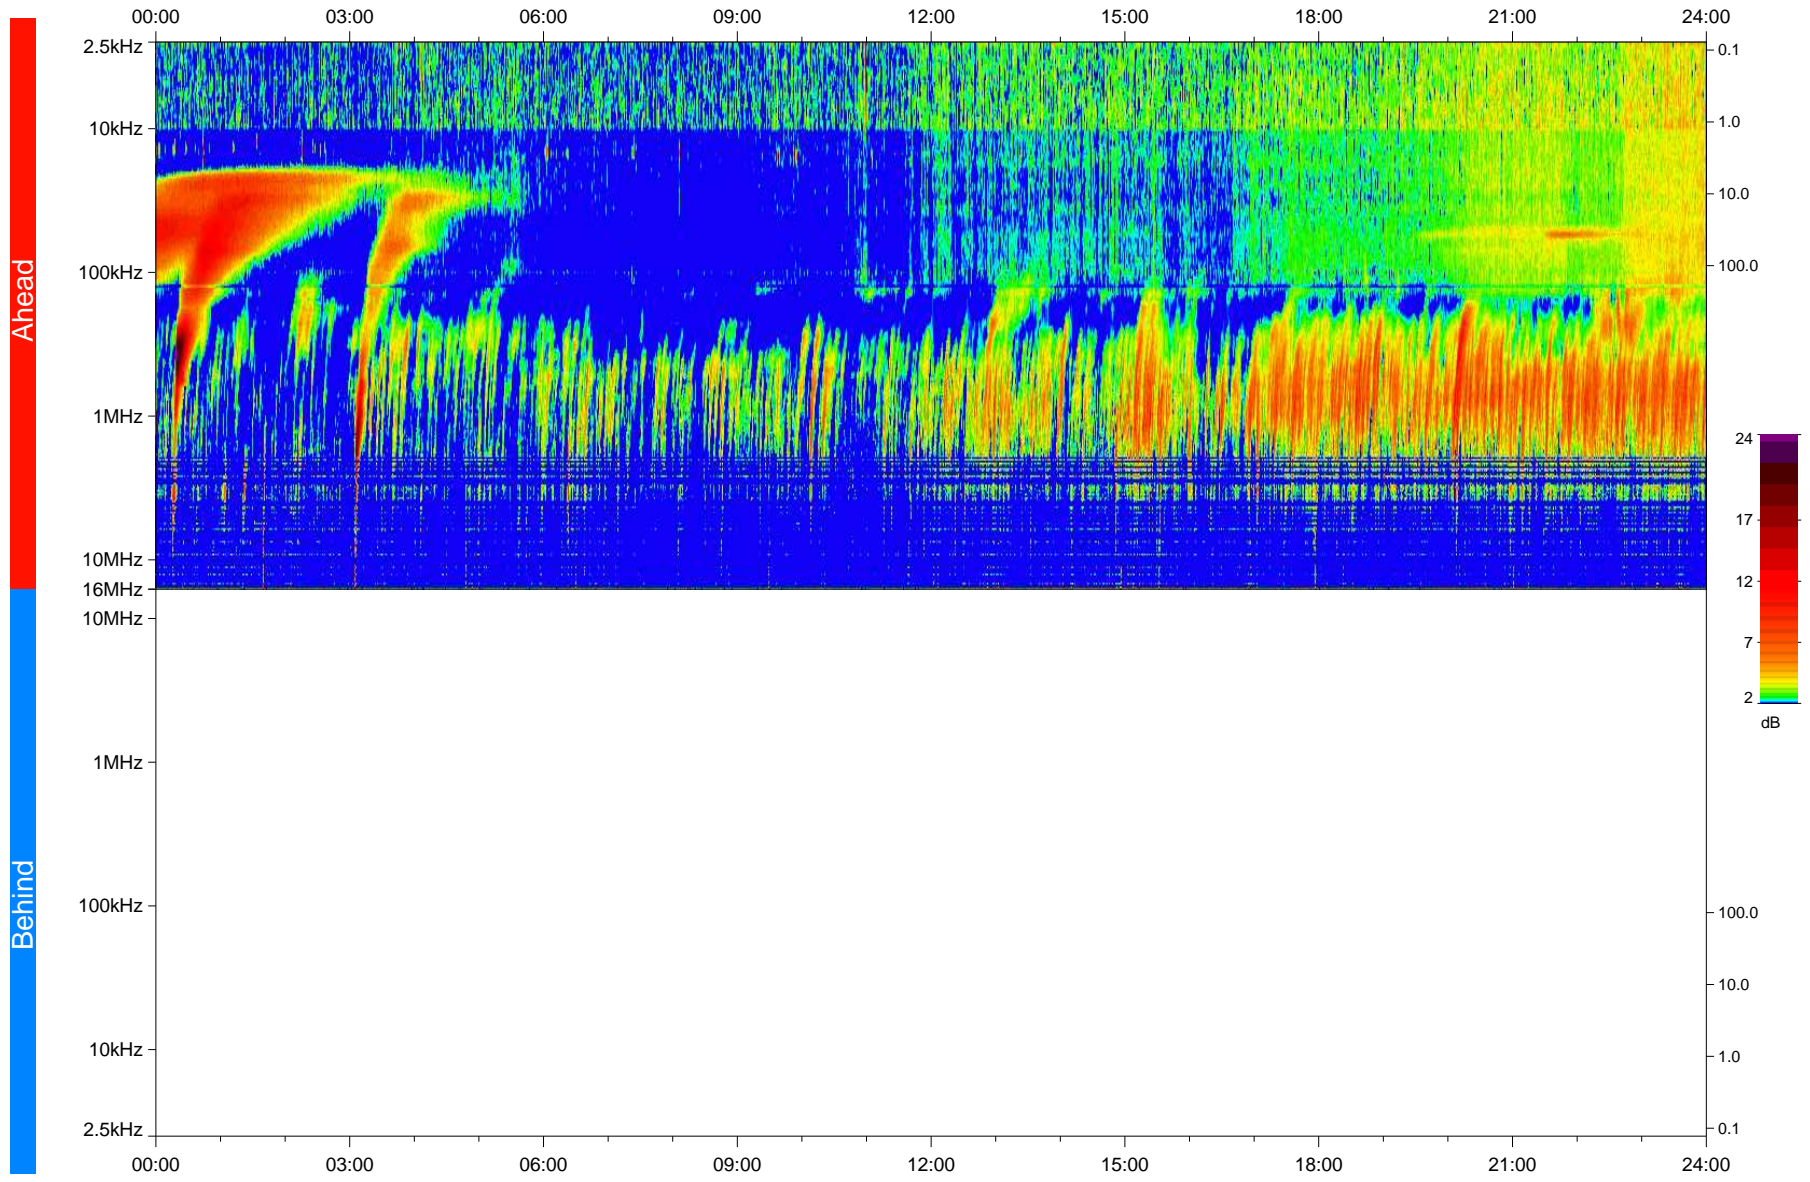

STEREO/WAVES Daily Summary - 13-Jan-23 (DOY 013)

Ahead source file: swaves_ahead_2023_013_1_05.fin
Ahead PSE Angle: -13.7°

Behind PSE Angle: 9.4°
Behind source file: No STEREO-B data

Time (UTC)

file: stereo_swaves_daily-summary_color_20230113_v04
made by: space.umn.edu on macOS with IDL 8.8.2 on 2023-02-14 15:50:10, with TMLib V946 / dynspec V311