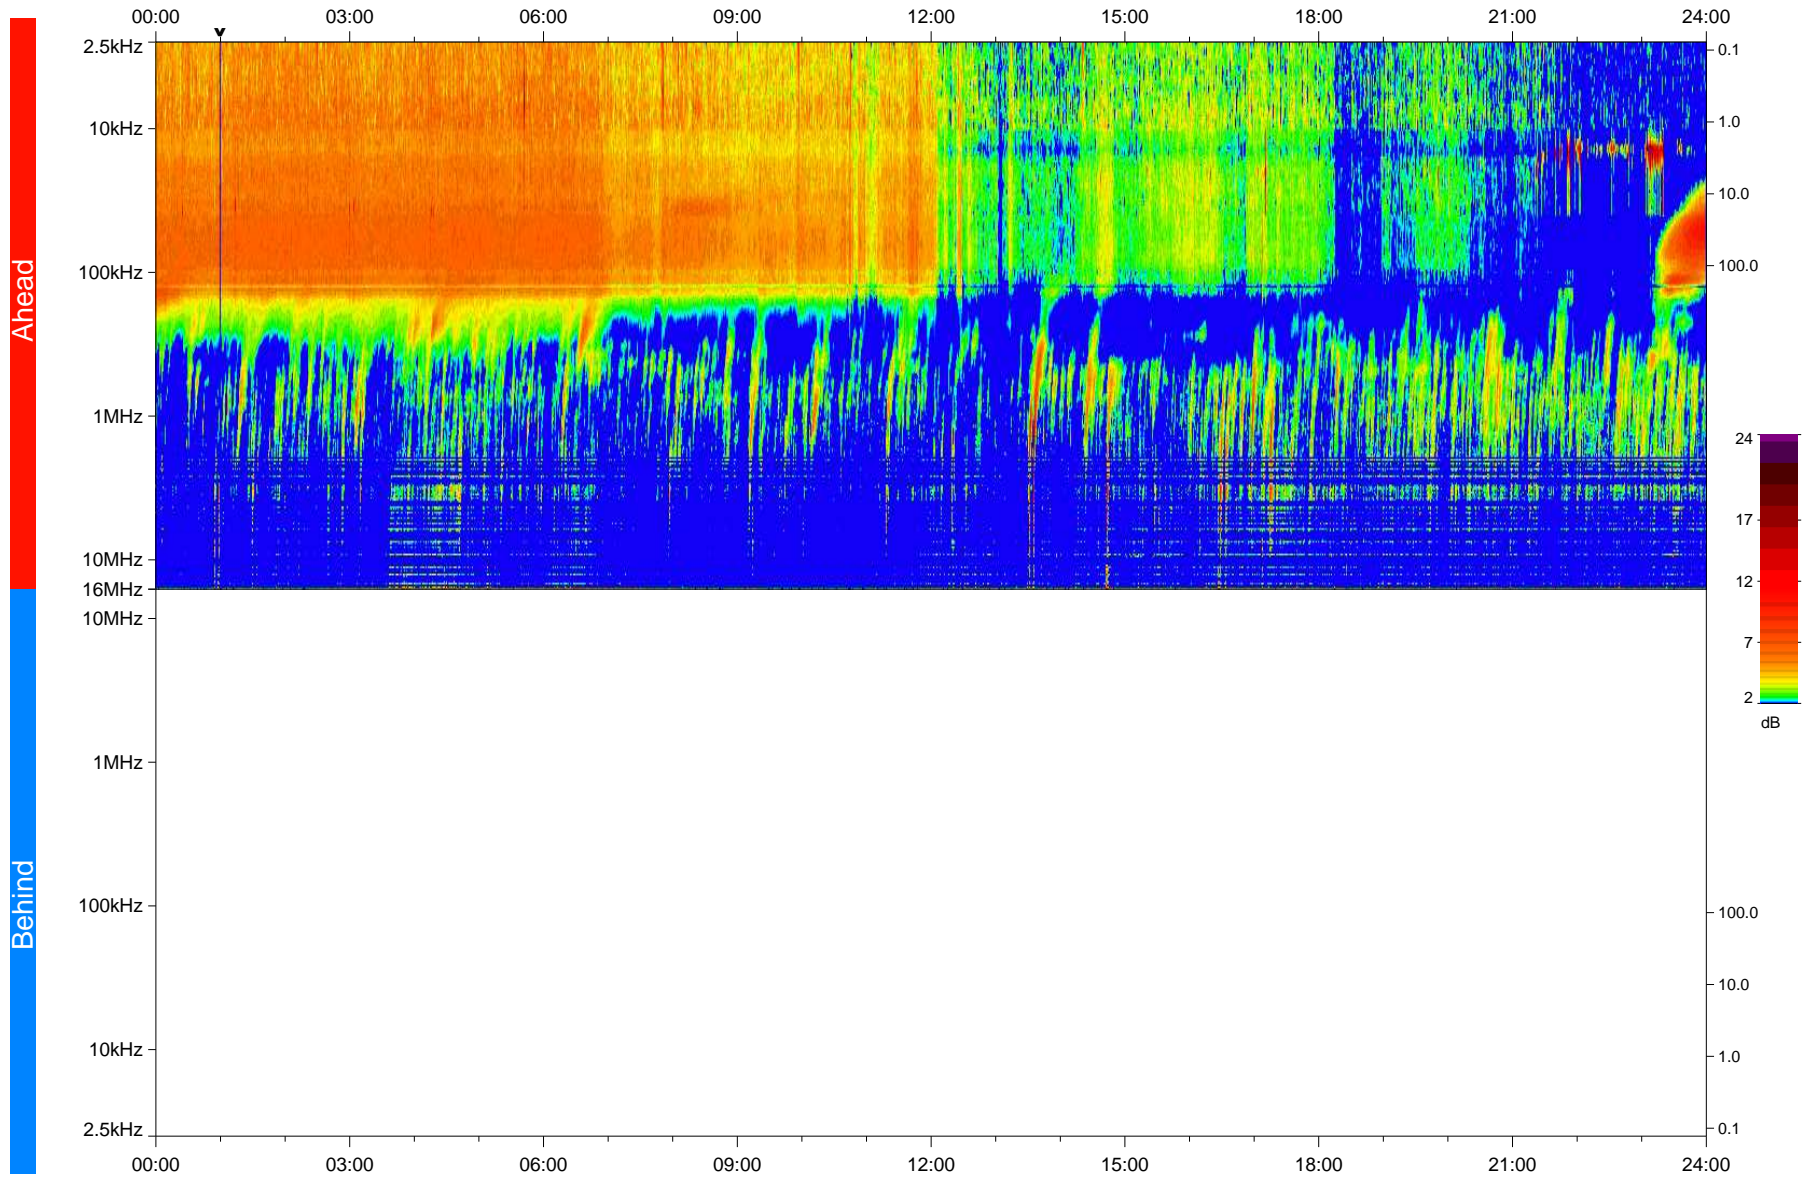

STEREO/WAVES Daily Summary - 12-Jan-2023 (DOY 012)

Ahead source file: swaves_ahead_2023_012_1_05.fin
Ahead PSE Angle: -13.8°

Behind PSE Angle: 9.4°
Behind source file: No STEREO-B data

Time (UTC)

file: stereo_swaves_daily-summary_color_20230112_v04
made by: space.umn.edu on macOS with IDL 8.8.2 on 2023-02-14 15:48:56, with TMLib V946 / dynspec V311