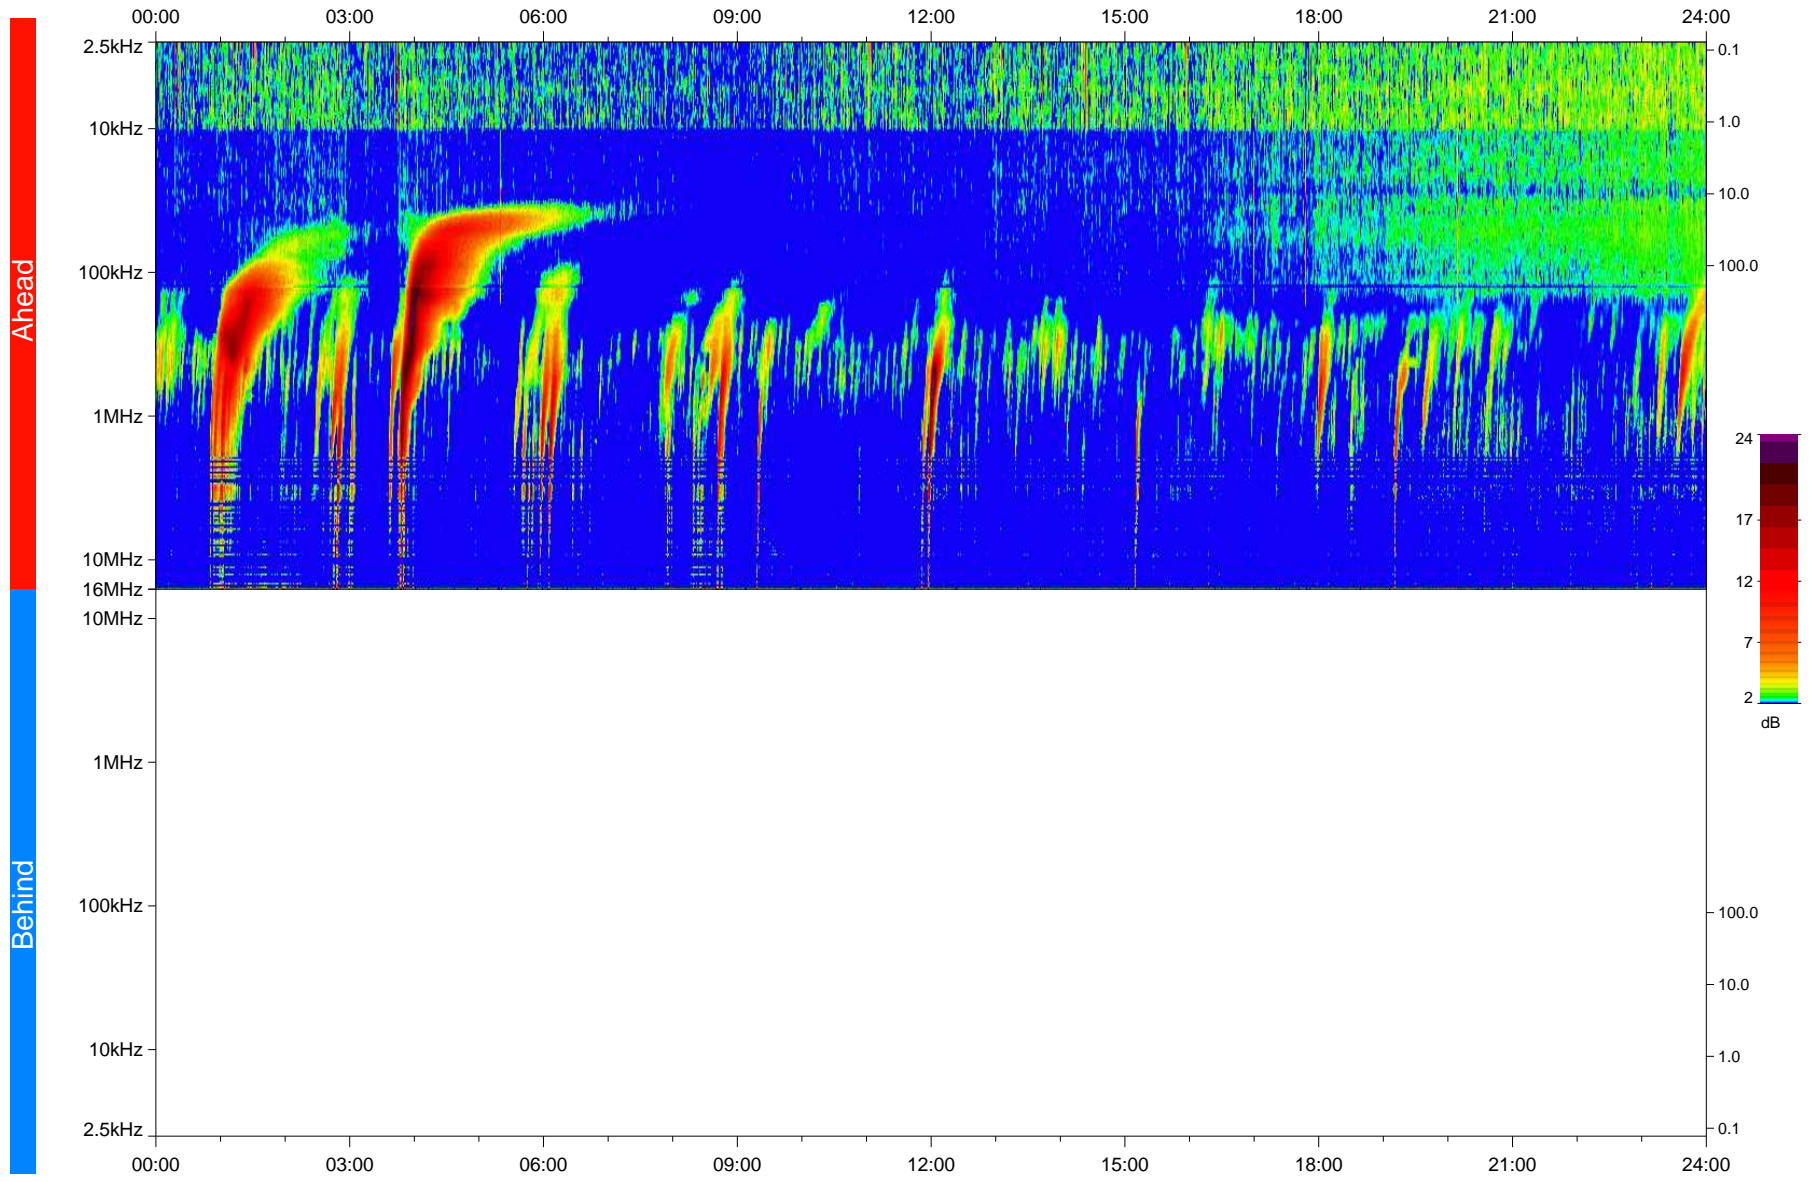

# STEREO/WAVES Daily Summary - 11-Jan-2023 (DOY 011)

Ahead source file: swaves\_ahead\_2023\_011\_1\_05.fin  
Ahead PSE Angle: -13.8°

Behind PSE Angle: 9.3°  
Behind source file: No STEREO-B data

Time (UTC)

file: stereo\_swaves\_daily-summary\_color\_20230111\_v04  
made by: space.umn.edu on macOS with IDL 8.8.2 on 2023-02-14 15:47:42, with TMLib V946 / dynspec V311