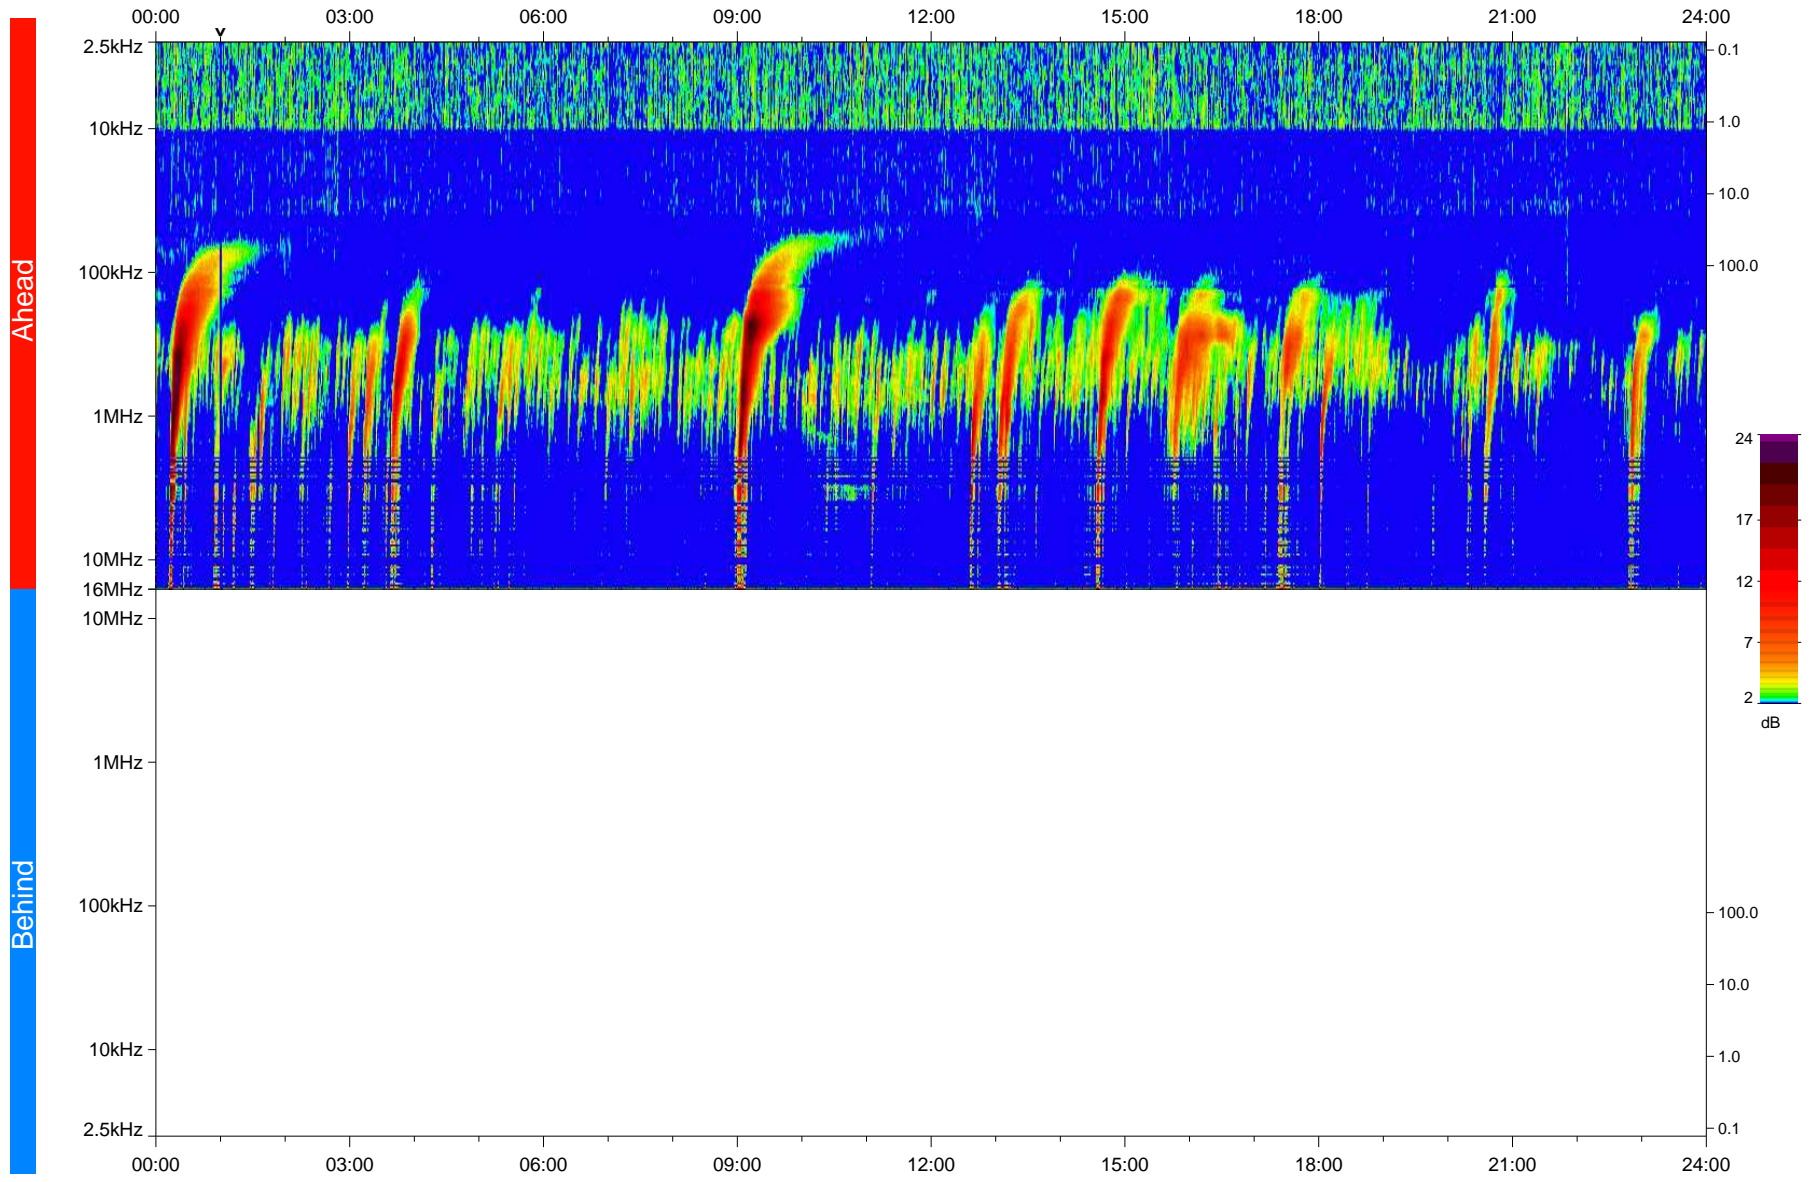

# STEREO/WAVES Daily Summary - 10-Jan-2023 (DOY 010)

Ahead source file: swaves\_ahead\_2023\_010\_1\_05.fin  
Ahead PSE Angle: -13.8°

Behind PSE Angle: 9.3°  
Behind source file: No STEREO-B data

Time (UTC)

file: stereo\_swaves\_daily-summary\_color\_20230110\_v04  
made by: space.umn.edu on macOS with IDL 8.8.2 on 2023-02-14 15:46:29, with TMLib V946 / dynspec V311