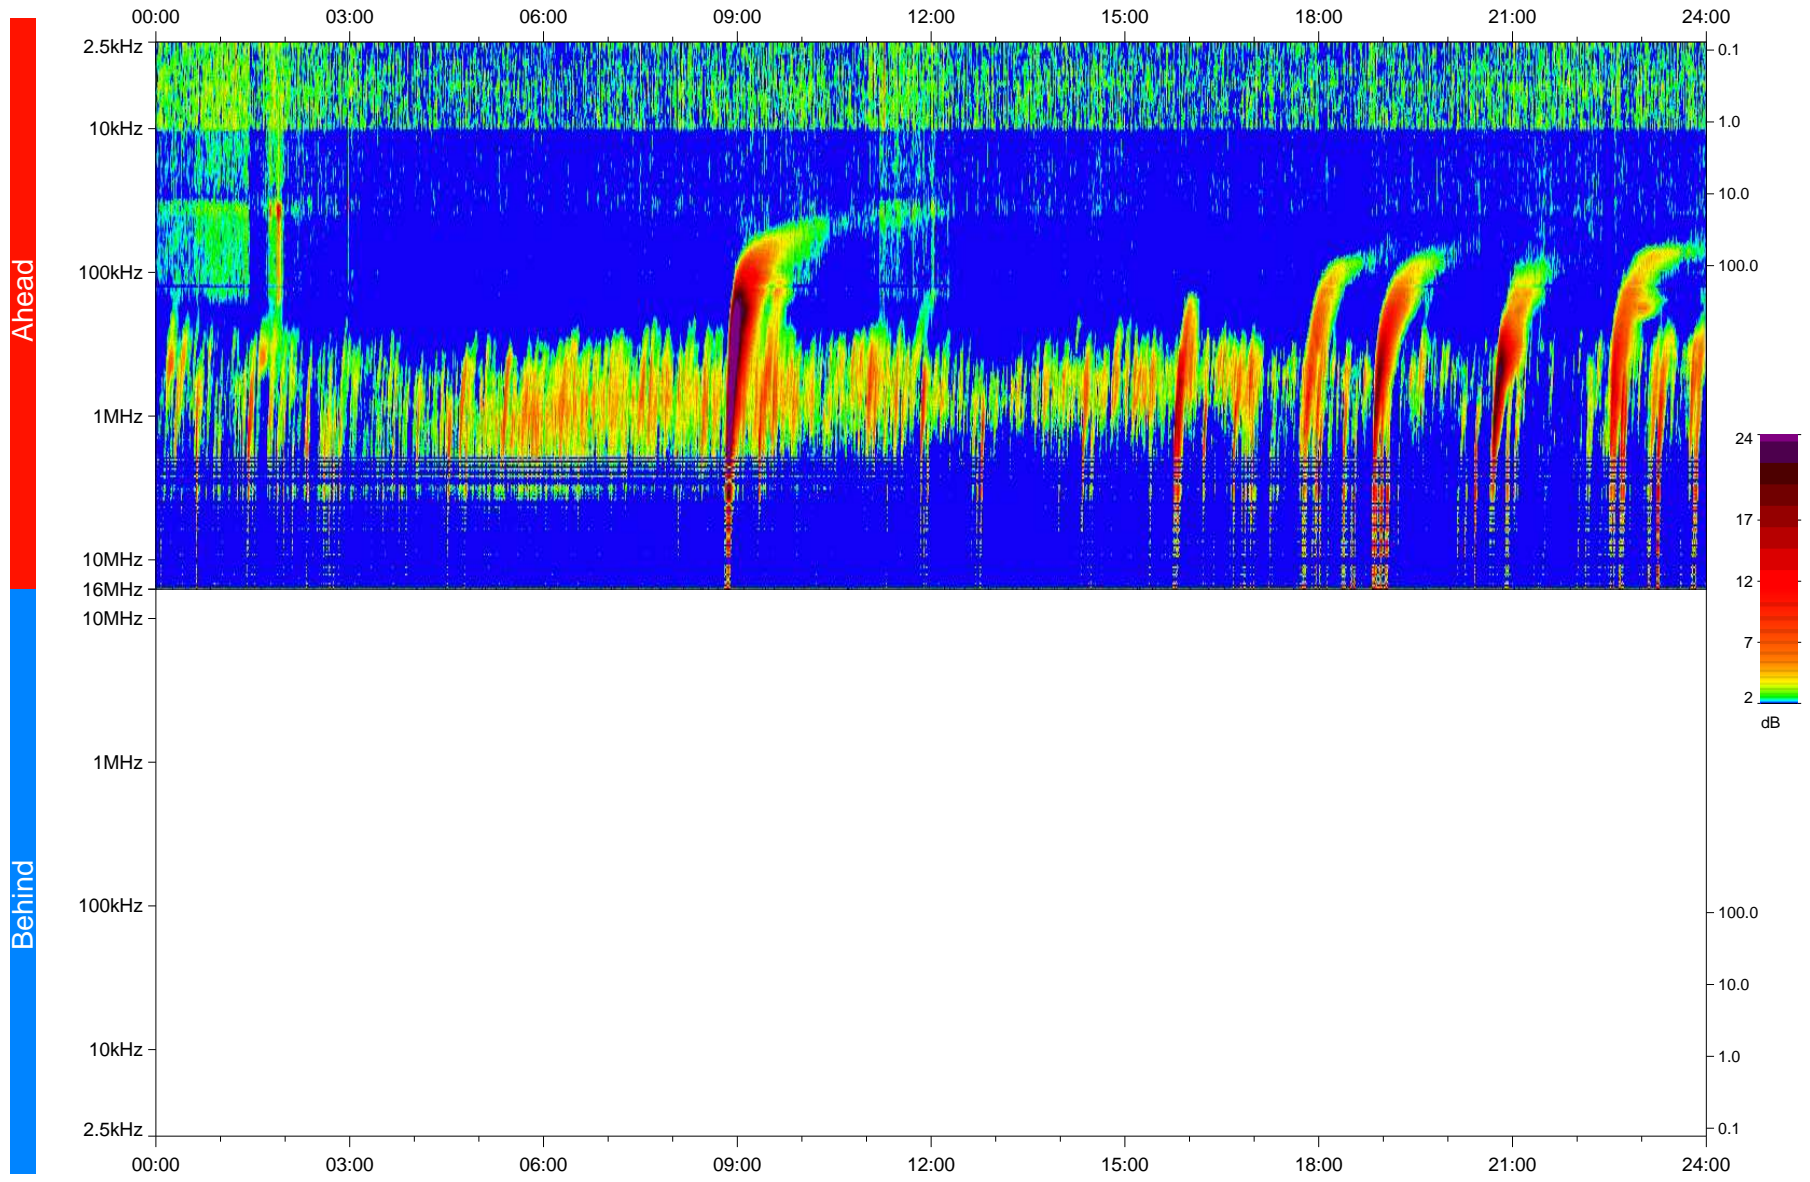

STEREO/WAVES Daily Summary - 09-Jan-2023 (DOY 009)

Ahead source file: swaves_ahead_2023_009_1_05.fin
Ahead PSE Angle: -13.9°

Behind PSE Angle: 9.3°
Behind source file: No STEREO-B data

Time (UTC)

file: stereo_swaves_daily-summary_color_20230109_v04
made by: space.umn.edu on macOS with IDL 8.8.2 on 2023-02-14 15:45:14, with TMLib V946 / dynspec V311