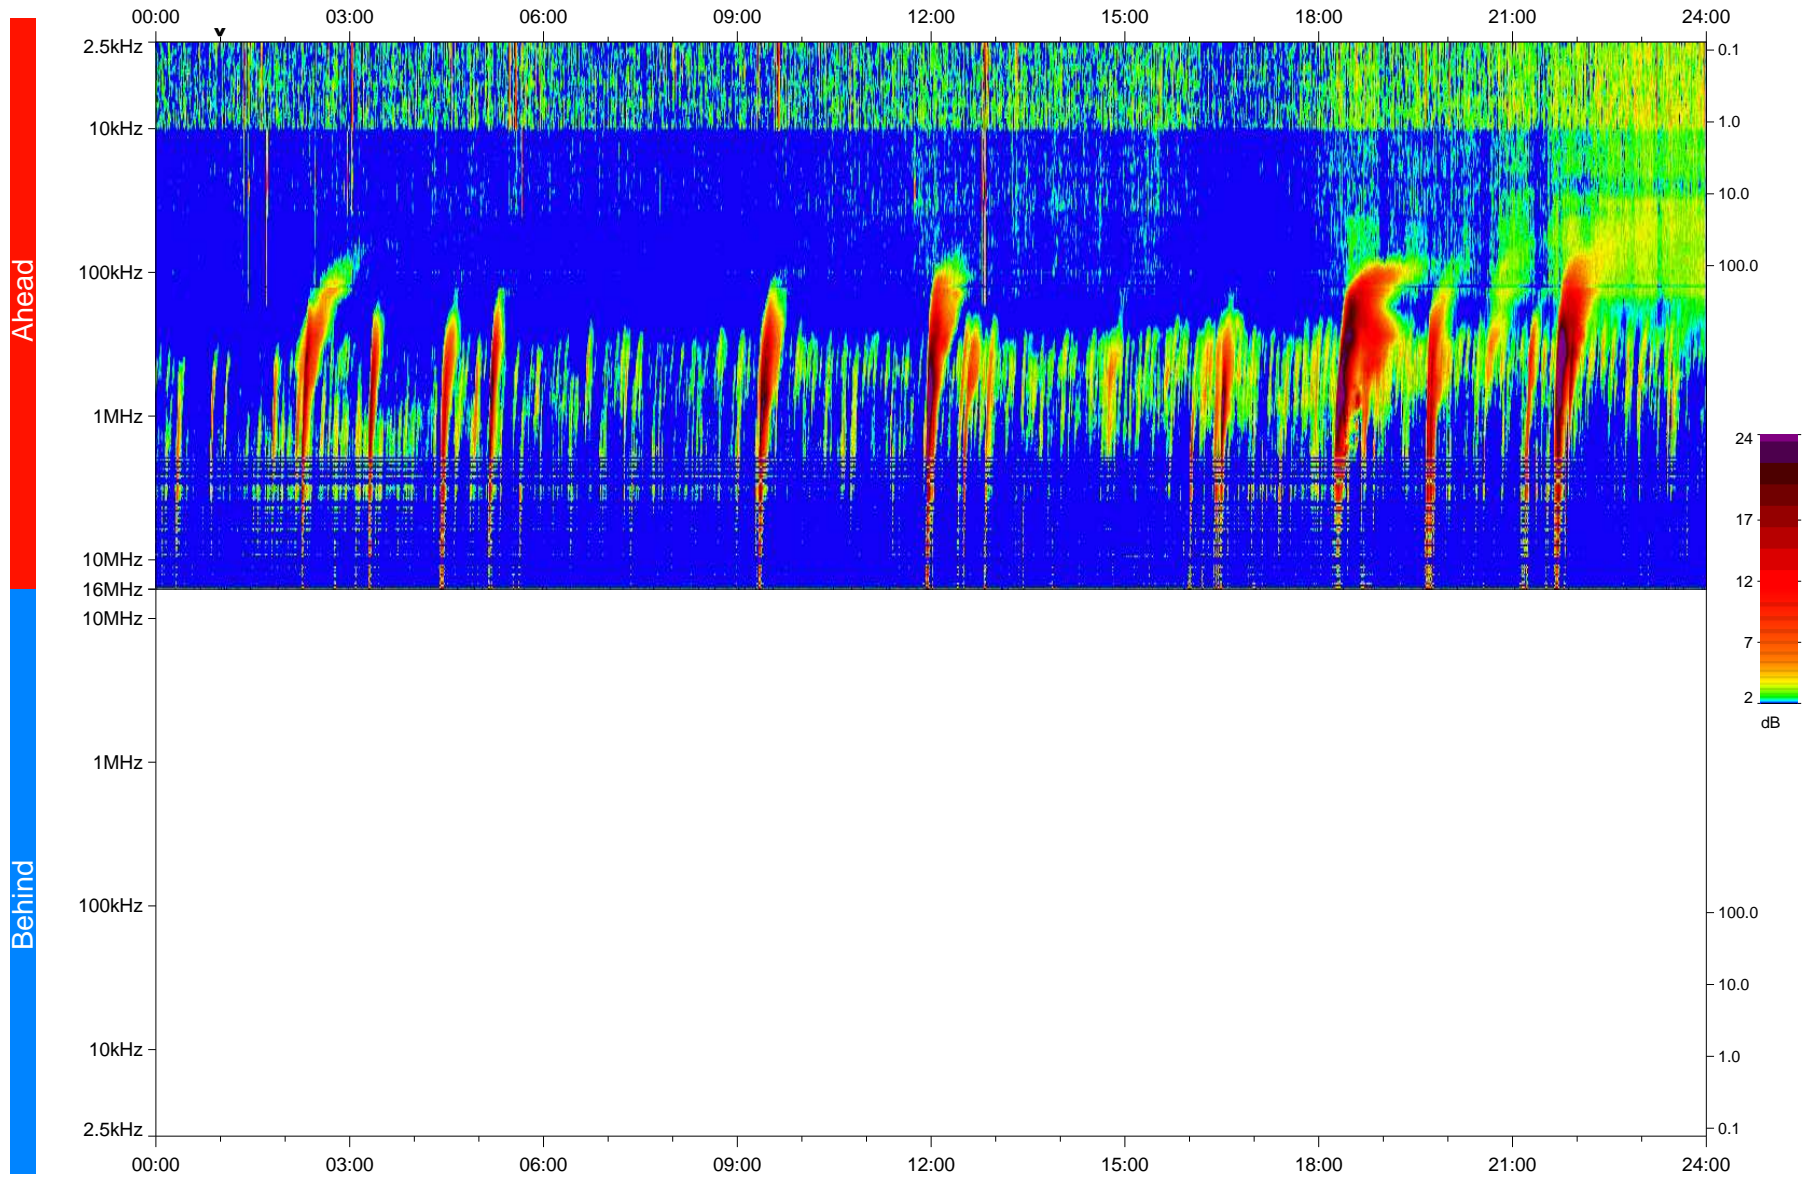

# STEREO/WAVES Daily Summary - 08-Jan-2023 (DOY 008)

Ahead source file: swaves\_ahead\_2023\_008\_1\_05.fin  
Ahead PSE Angle: -13.8°

Behind PSE Angle: 9.4°  
Behind source file: No STEREO-B data

Time (UTC)

file: stereo\_swaves\_daily-summary\_color\_20230108\_v04  
made by: space.umn.edu on macOS with IDL 8.8.2 on 2023-02-14 15:44:02, with TMLib V946 / dynspec V311