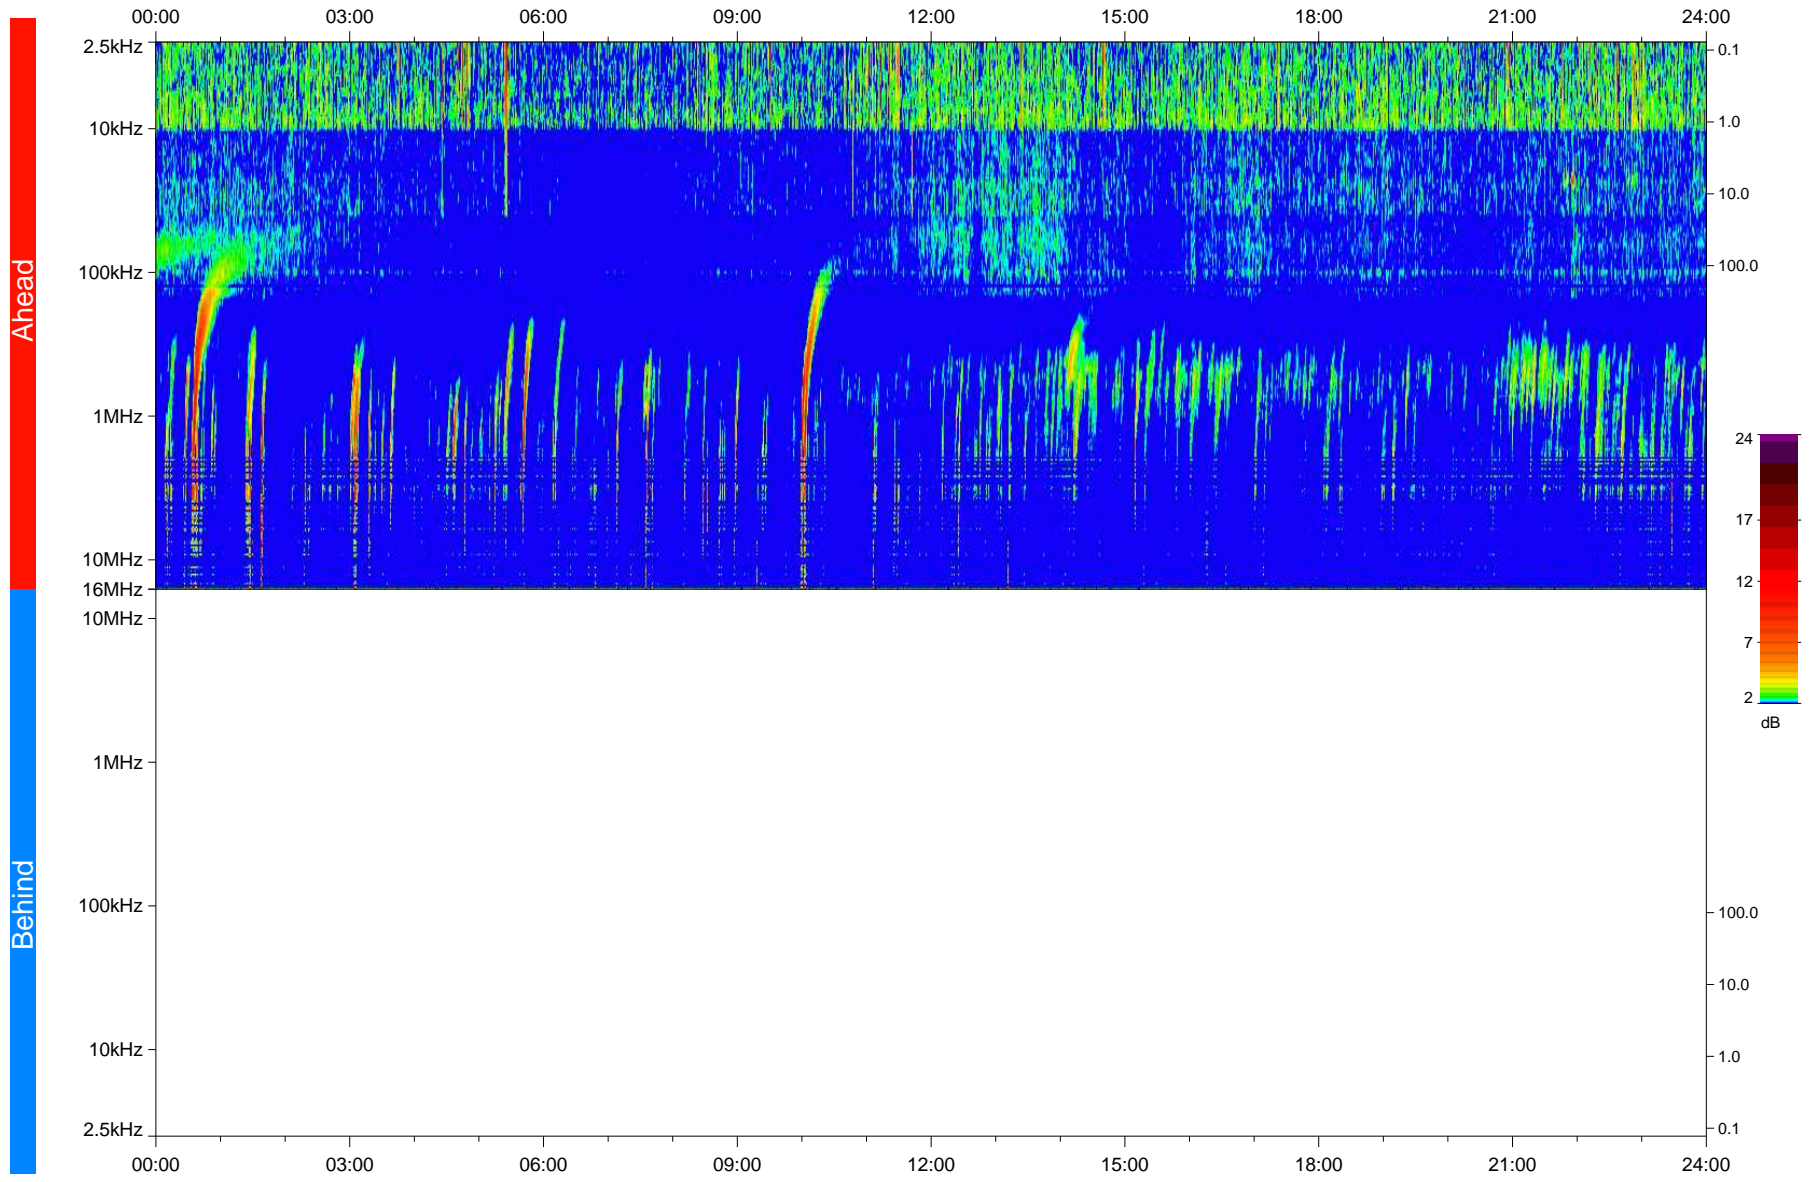

# STEREO/WAVES Daily Summary - 07-Jan-2023 (DOY 007)

Ahead source file: swaves\_ahead\_2023\_007\_1\_05.fin  
Ahead PSE Angle: -13.8°

Behind PSE Angle: 9.4°  
Behind source file: No STEREO-B data

Time (UTC)

file: stereo\_swaves\_daily-summary\_color\_20230107\_v04  
made by: space.umn.edu on macOS with IDL 8.8.2 on 2023-02-07 12:24:42, with TMatlab V946 / dynspec V311