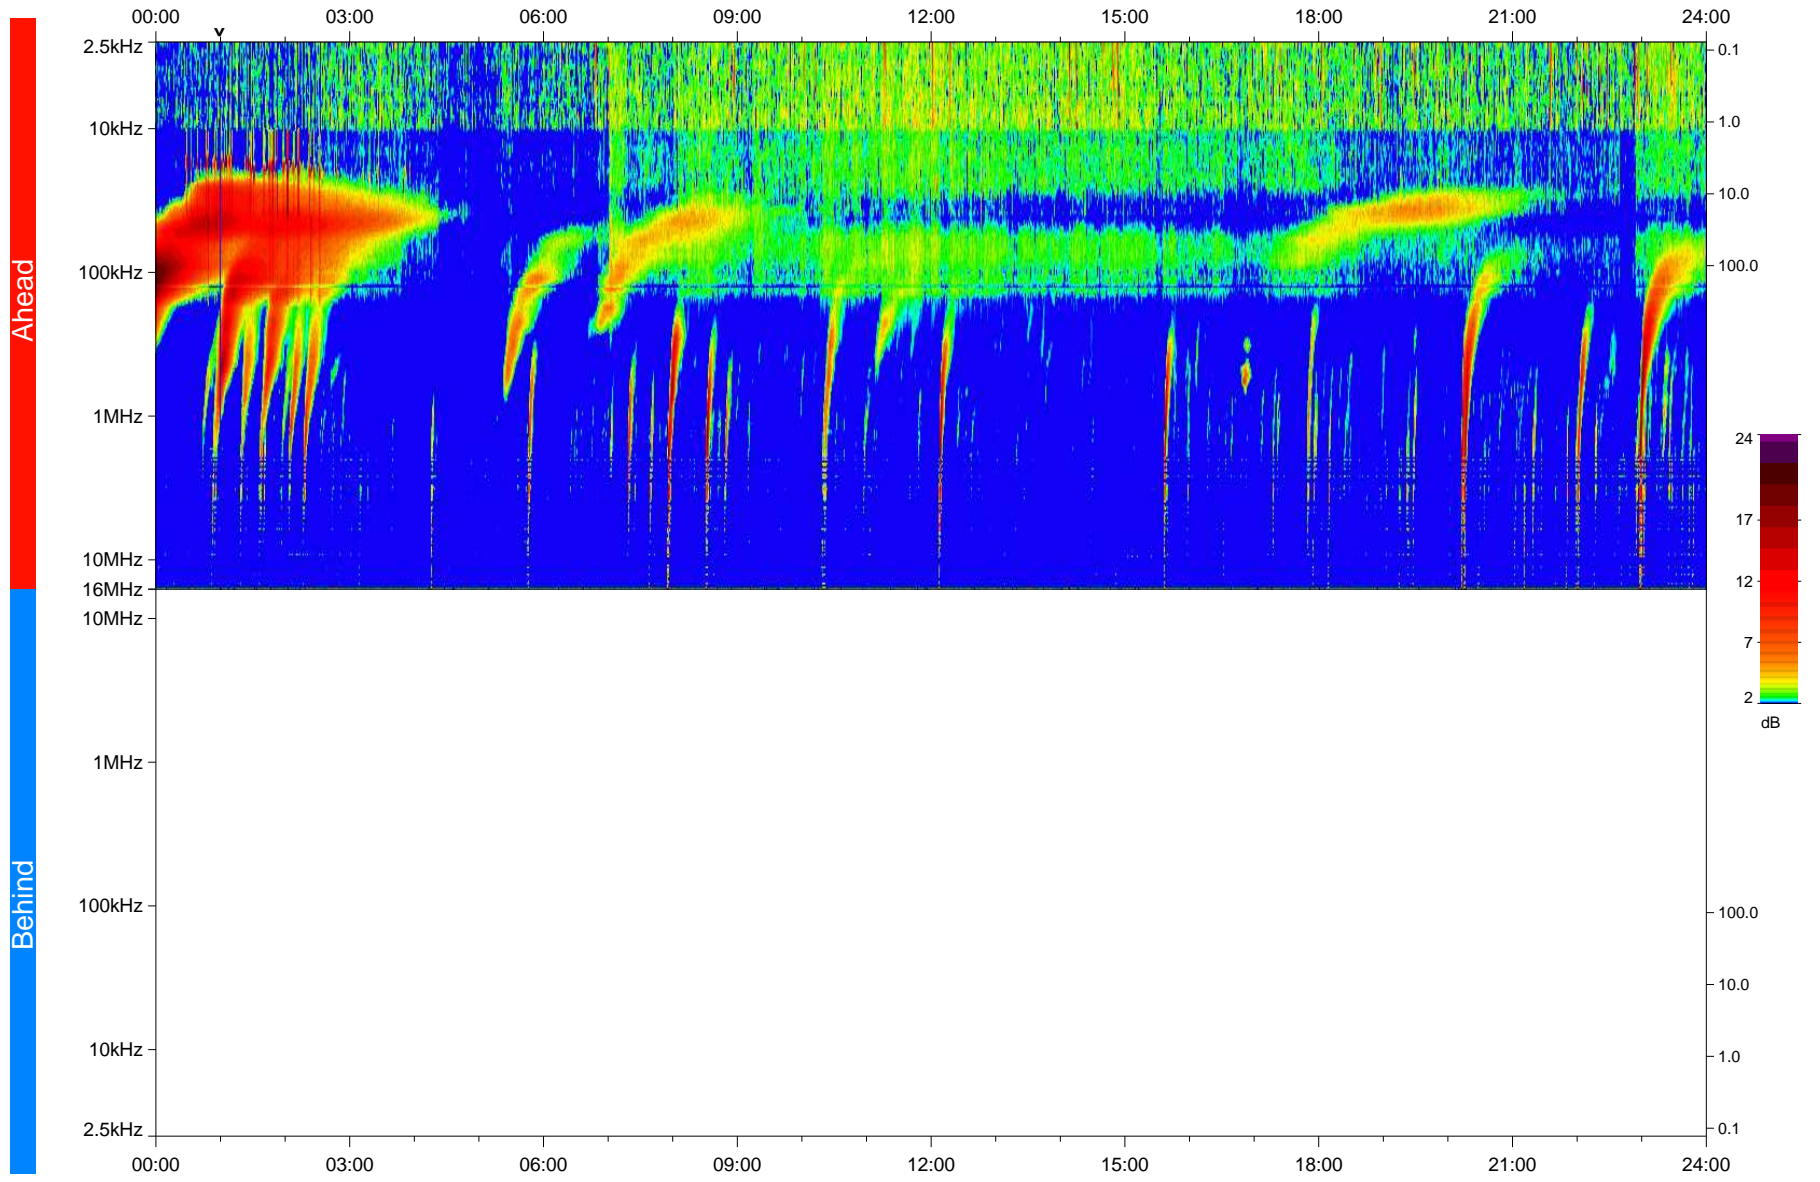

STEREO/WAVES Daily Summary - 06-Jan-2023 (DOY 006)

Ahead source file: swaves_ahead_2023_006_1_05.fin
Ahead PSE Angle: -13.9°

Behind PSE Angle: 9.4°
Behind source file: No STEREO-B data

Time (UTC)

file: stereo_swaves_daily-summary_color_20230106_v04
made by: space.umn.edu on macOS with IDL 8.8.2 on 2023-02-06 19:18:24, with TMLib V946 / dynspec V311