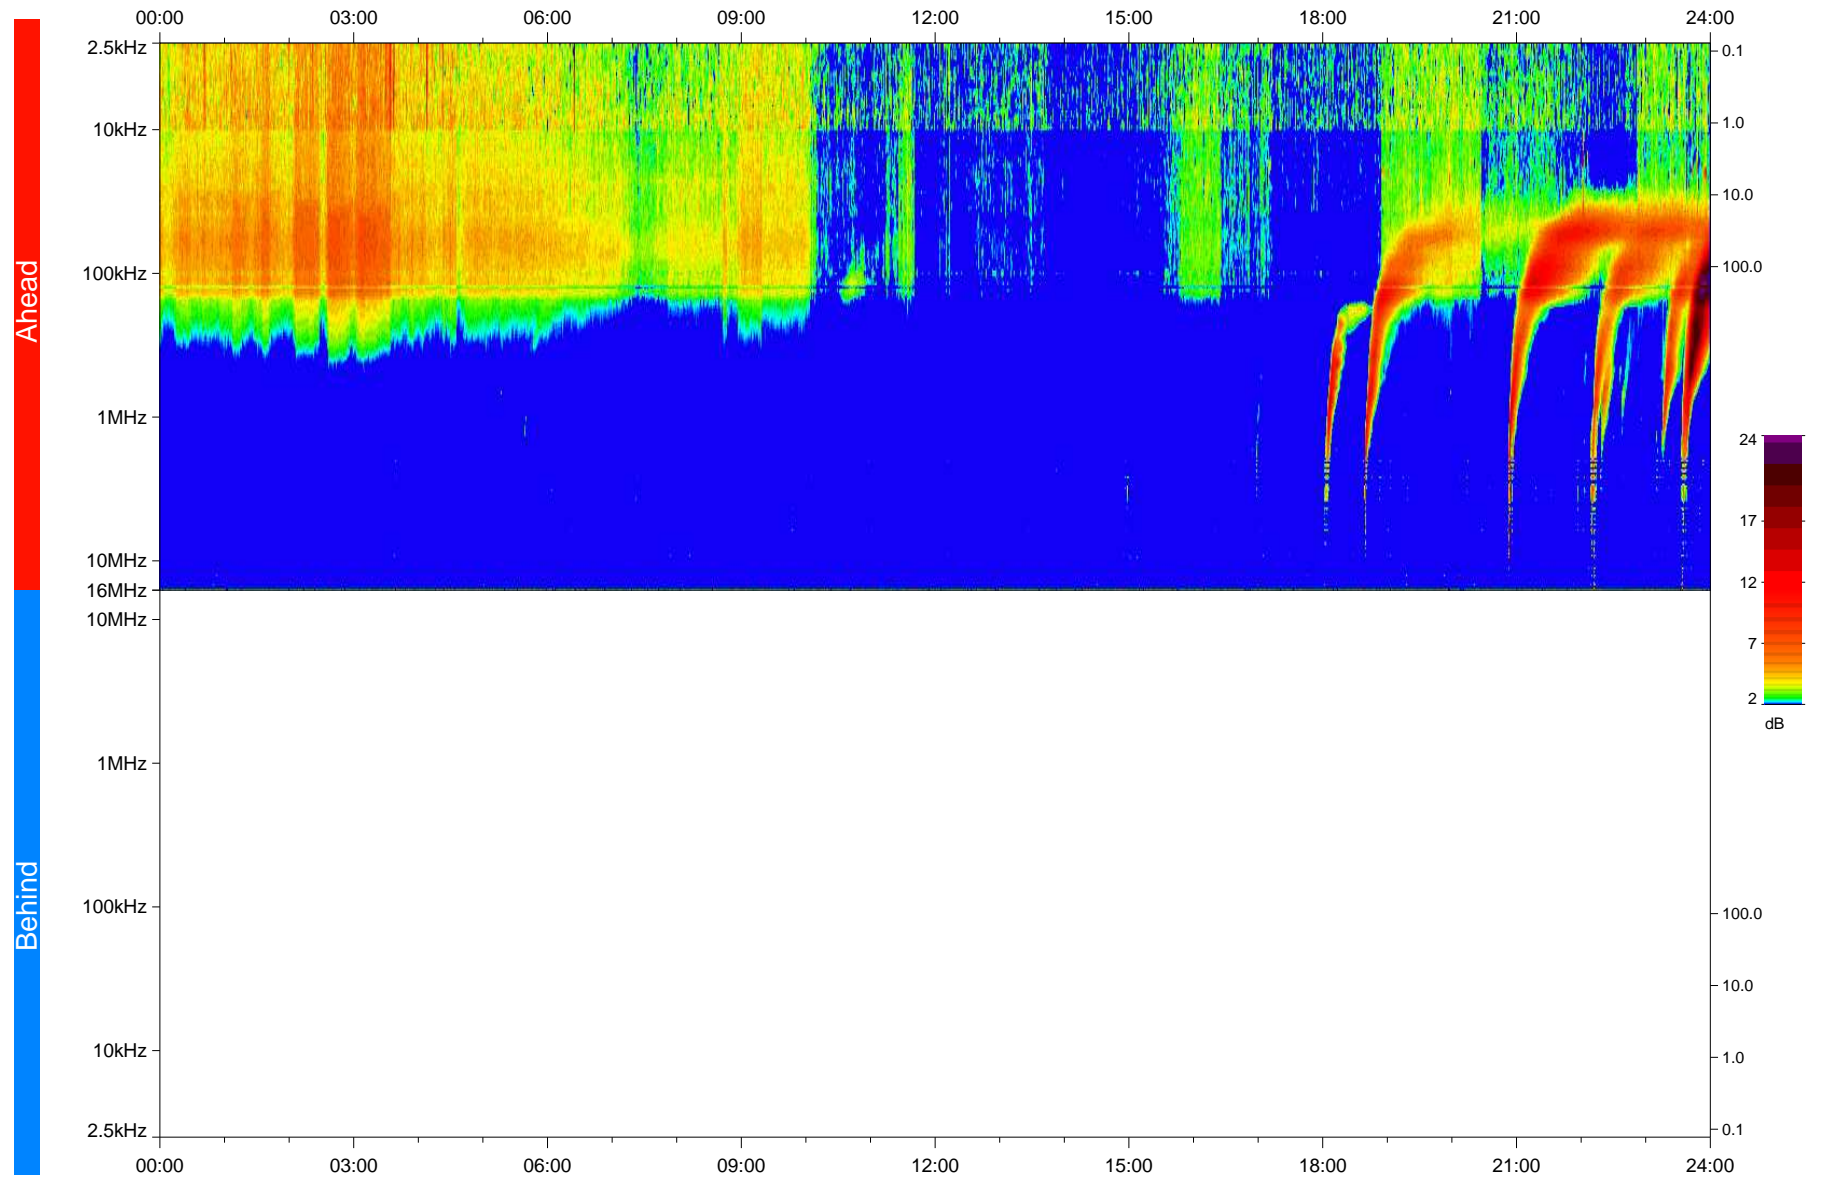

STEREO/WAVES Daily Summary - 05-Jan-2023 (DOY 005)

Ahead source file: swaves_ahead_2023_005_1_05.fin
Ahead PSE Angle: -13.9°

Behind PSE Angle: 9.4°
Behind source file: No STEREO-B data

Time (UTC)

file: stereo_swaves_daily-summary_color_20230105_v04
made by: space.umn.edu on macOS with IDL 8.8.2 on 2023-02-04 21:07:26, with TMLib V946 / dynspec V311