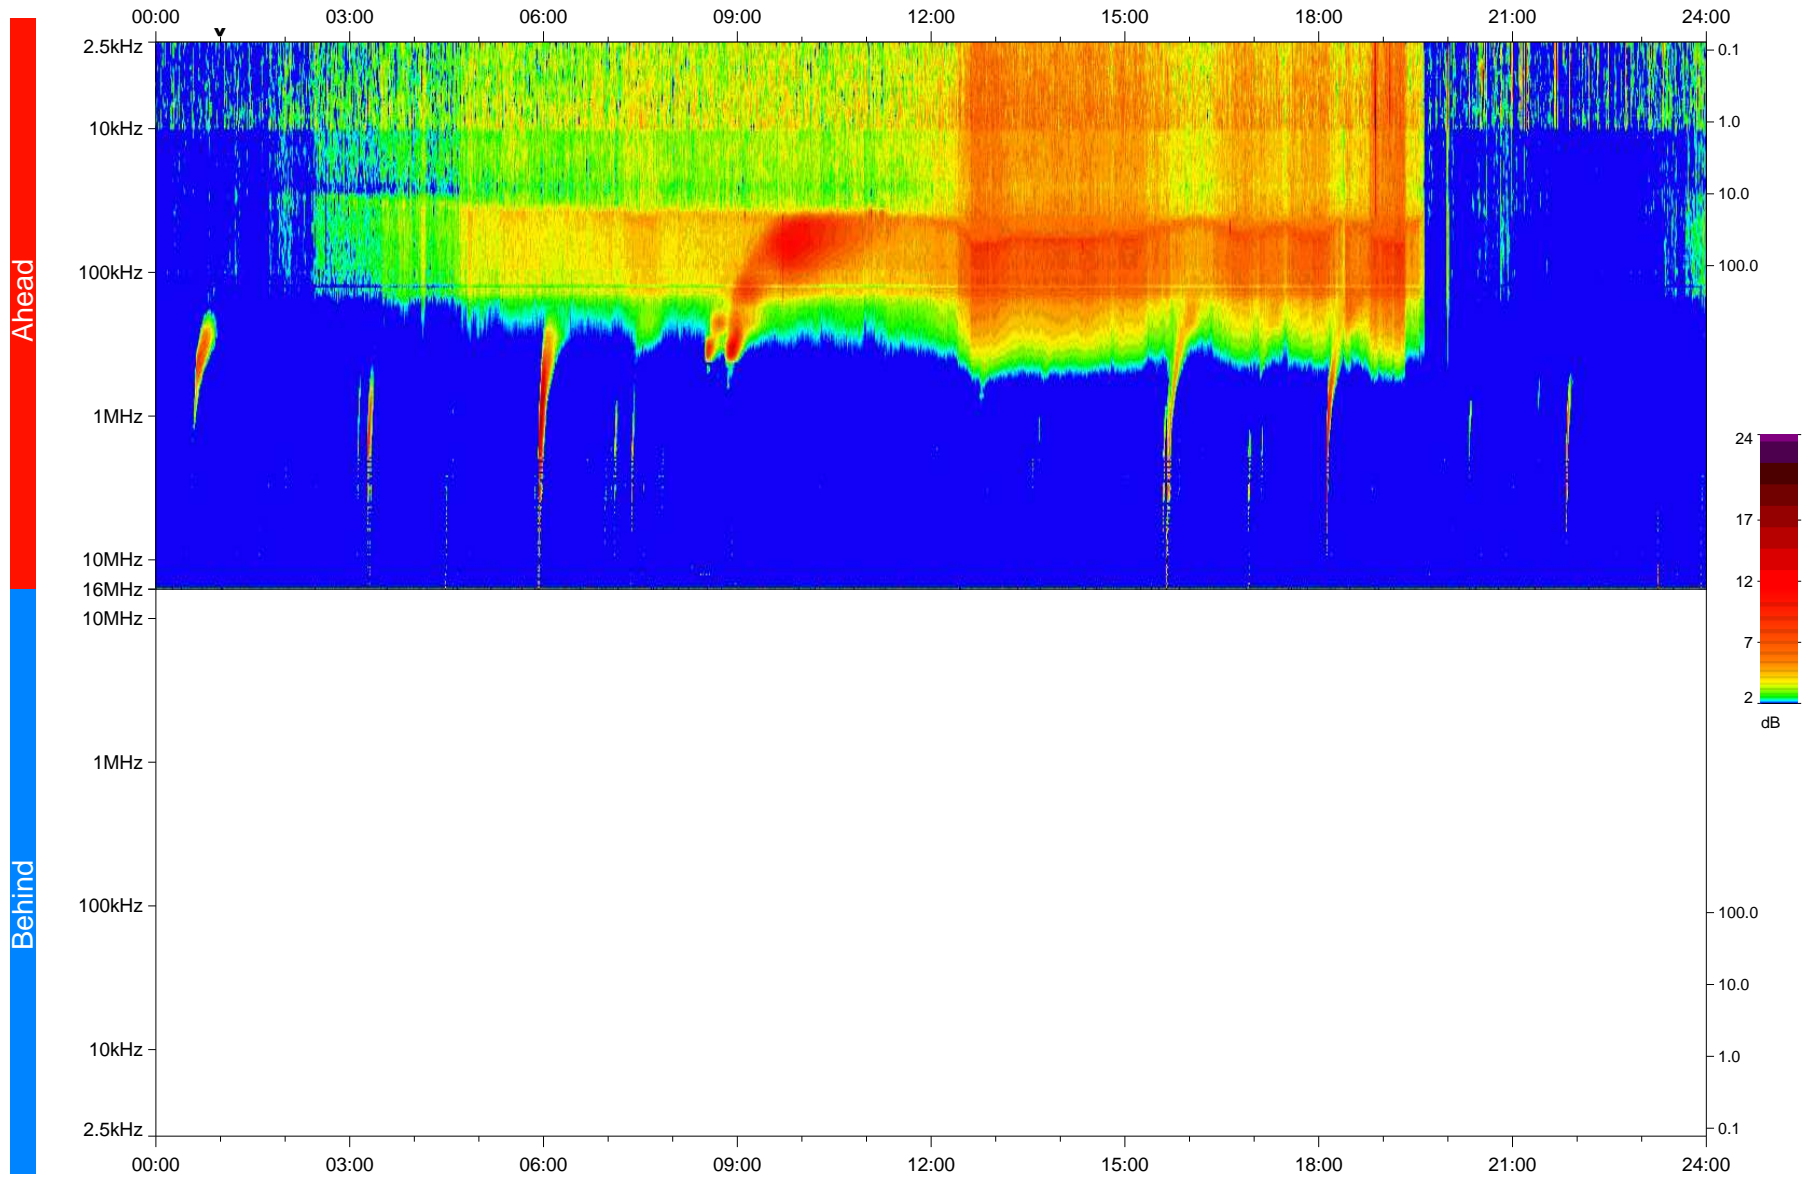

STEREO/WAVES Daily Summary - 04-Jan-2023 (DOY 004)

Ahead source file: swaves_ahead_2023_004_1_05.fin
Ahead PSE Angle: -13.9°

Behind PSE Angle: 9.4°
Behind source file: No STEREO-B data

Time (UTC)

file: stereo_swaves_daily-summary_color_20230104_v04
made by: space.umn.edu on macOS with IDL 8.8.2 on 2023-02-04 21:06:13, with TMLib V946 / dynspec V311