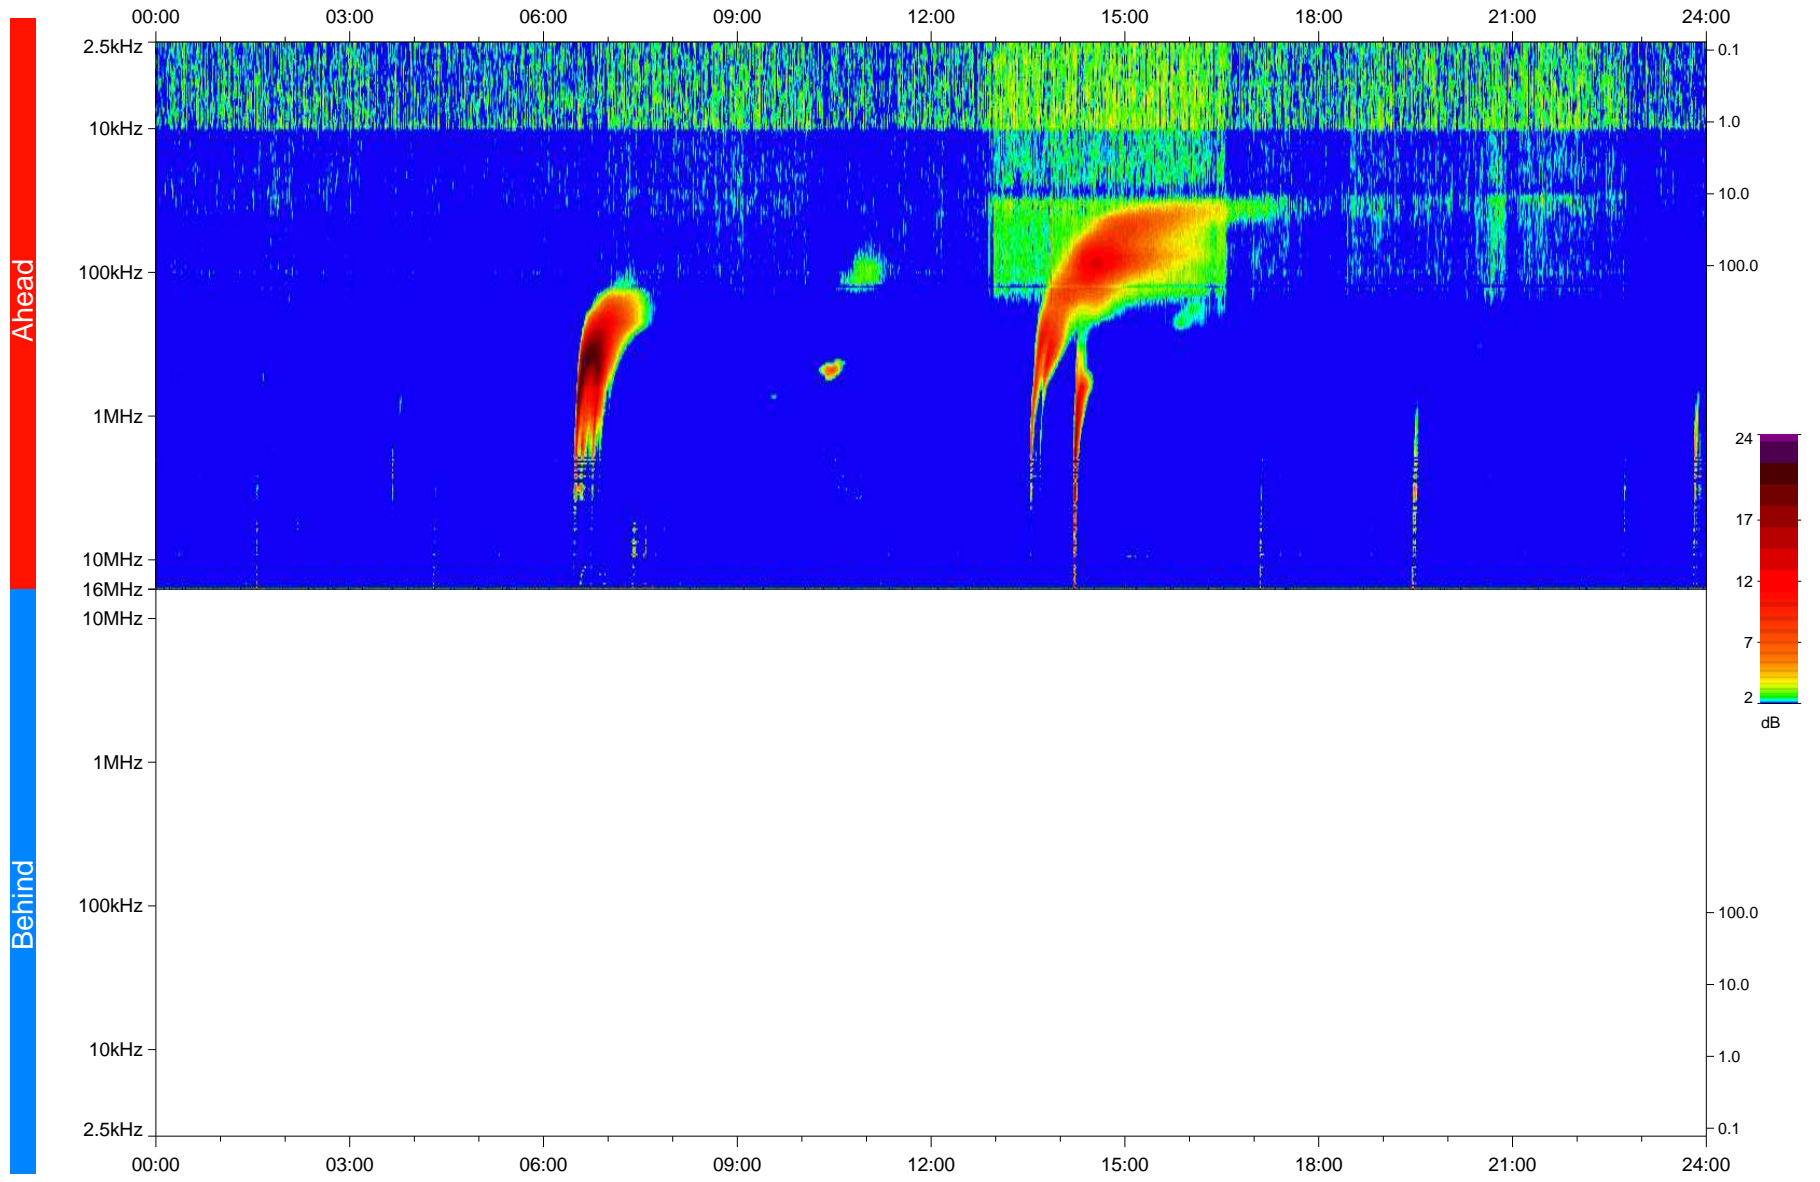

STEREO/WAVES Daily Summary - 03-Jan-2023 (DOY 003)

Ahead source file: swaves_ahead_2023_003_1_05.fin
Ahead PSE Angle: -13.9°

Behind PSE Angle: 9.5°
Behind source file: No STEREO-B data

Time (UTC)

file: stereo_swaves_daily-summary_color_20230103_v04
made by: space.umn.edu on macOS with IDL 8.8.2 on 2023-02-04 21:04:59, with TMLib V946 / dynspec V311