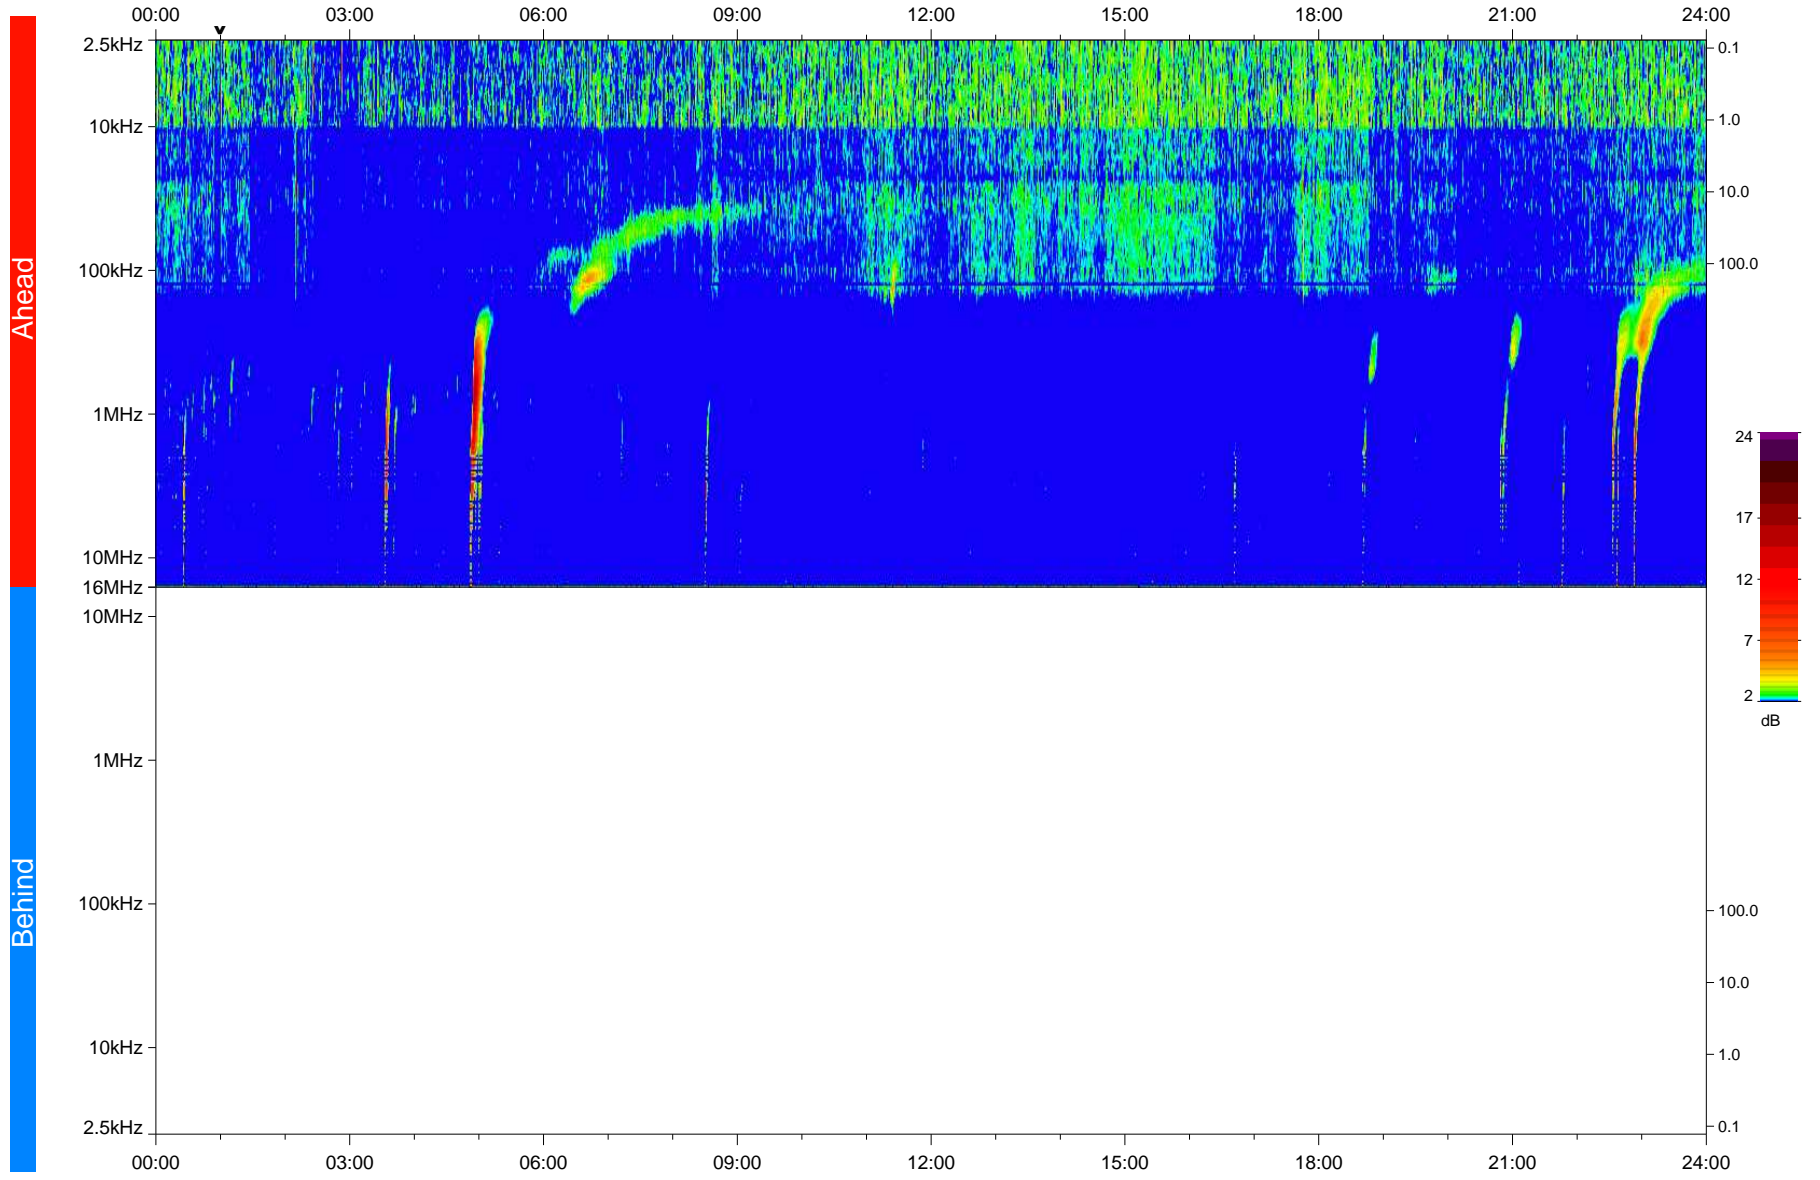

# STEREO/WAVES Daily Summary - 02-Jan-2023 (DOY 002)

Ahead source file: swaves\_ahead\_2023\_002\_1\_05.fin  
Ahead PSE Angle: -13.9°

Behind PSE Angle: 9.5°  
Behind source file: No STEREO-B data

Time (UTC)

file: stereo\_swaves\_daily-summary\_color\_20230102\_v04  
made by: space.umn.edu on macOS with IDL 8.8.2 on 2023-02-04 21:03:46, with TLib V946 / dynspec V311