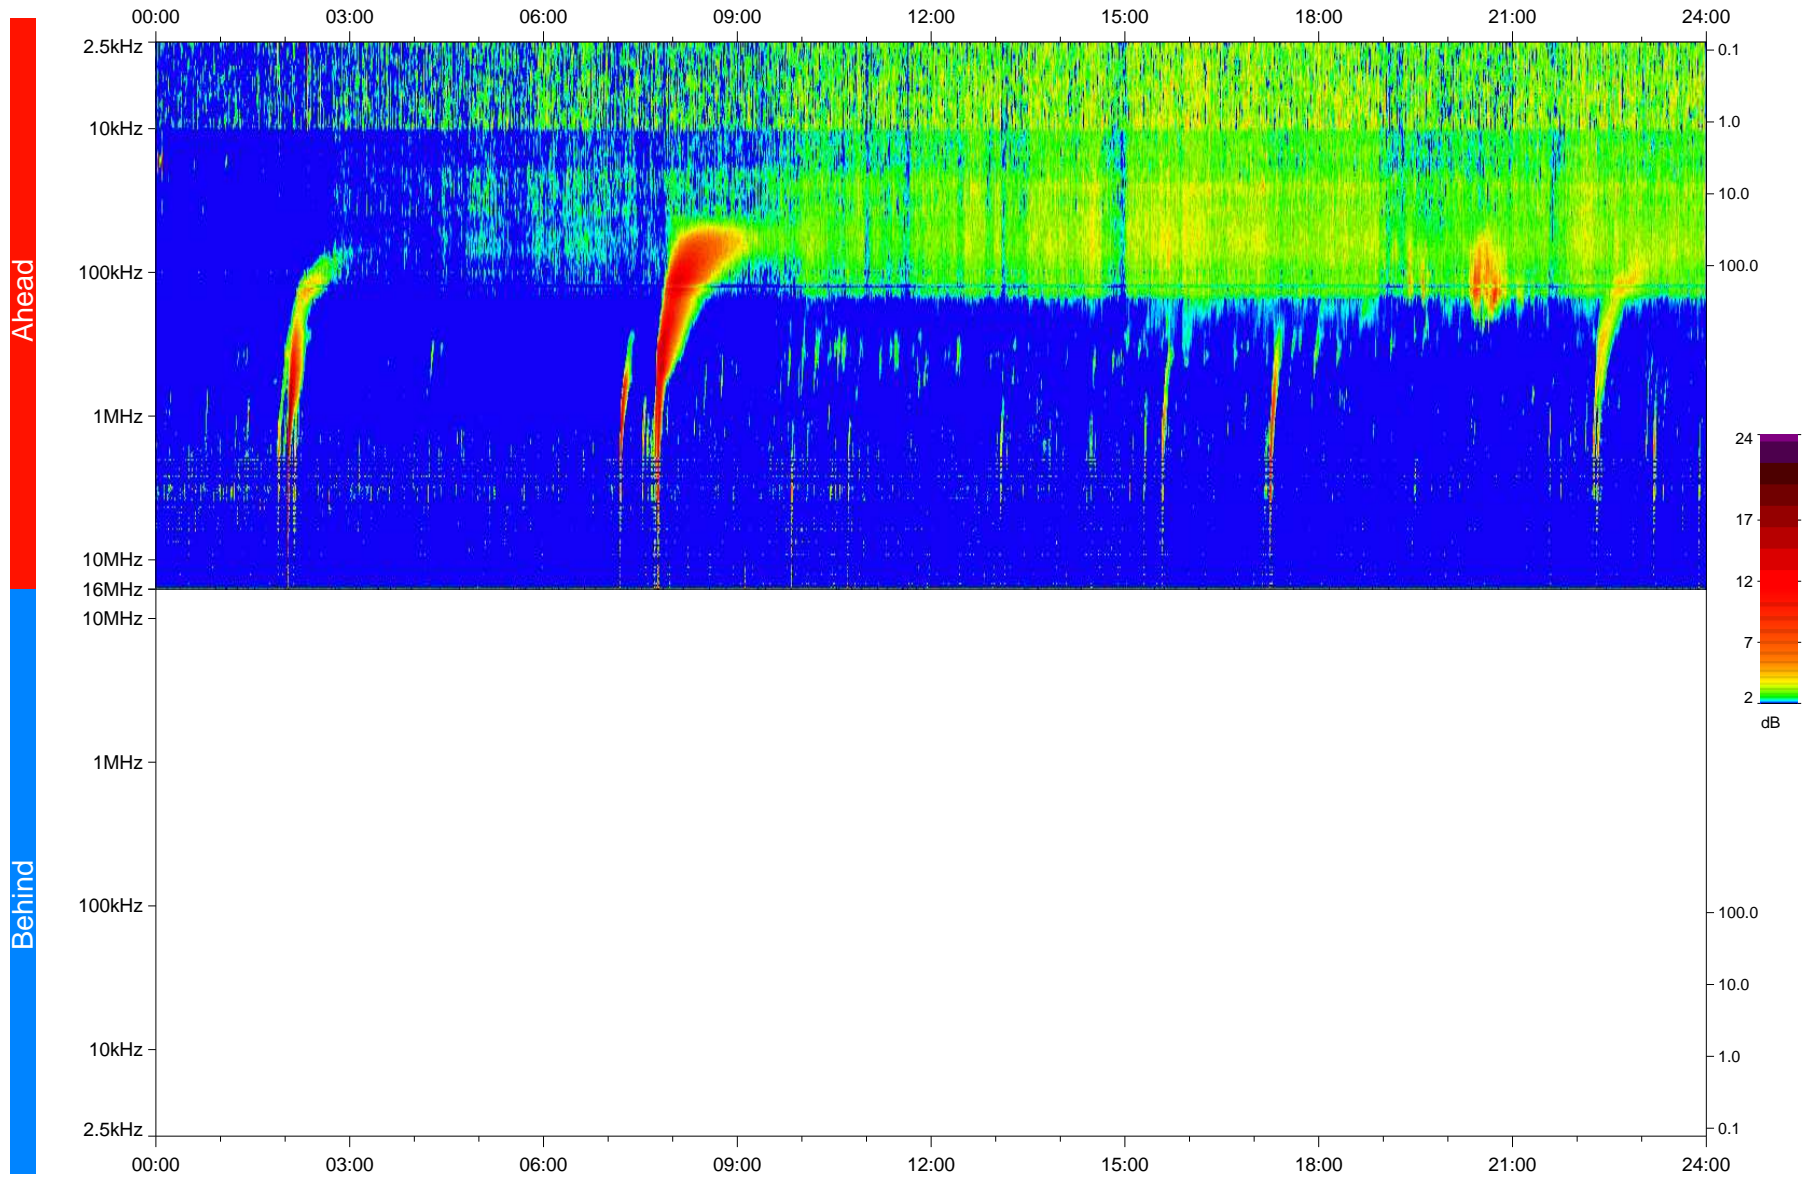

# STEREO/WAVES Daily Summary - 01-Jan-2023 (DOY 001)

Ahead source file: swaves\_ahead\_2023\_001\_1\_05.fin  
Ahead PSE Angle: -13.9°

Behind PSE Angle: 9.5°  
Behind source file: No STEREO-B data

Time (UTC)

file: stereo\_swaves\_daily-summary\_color\_20230101\_v04  
made by: space.umn.edu on macOS with IDL 8.8.2 on 2023-02-04 21:02:33, with TMLib V946 / dynspec V311