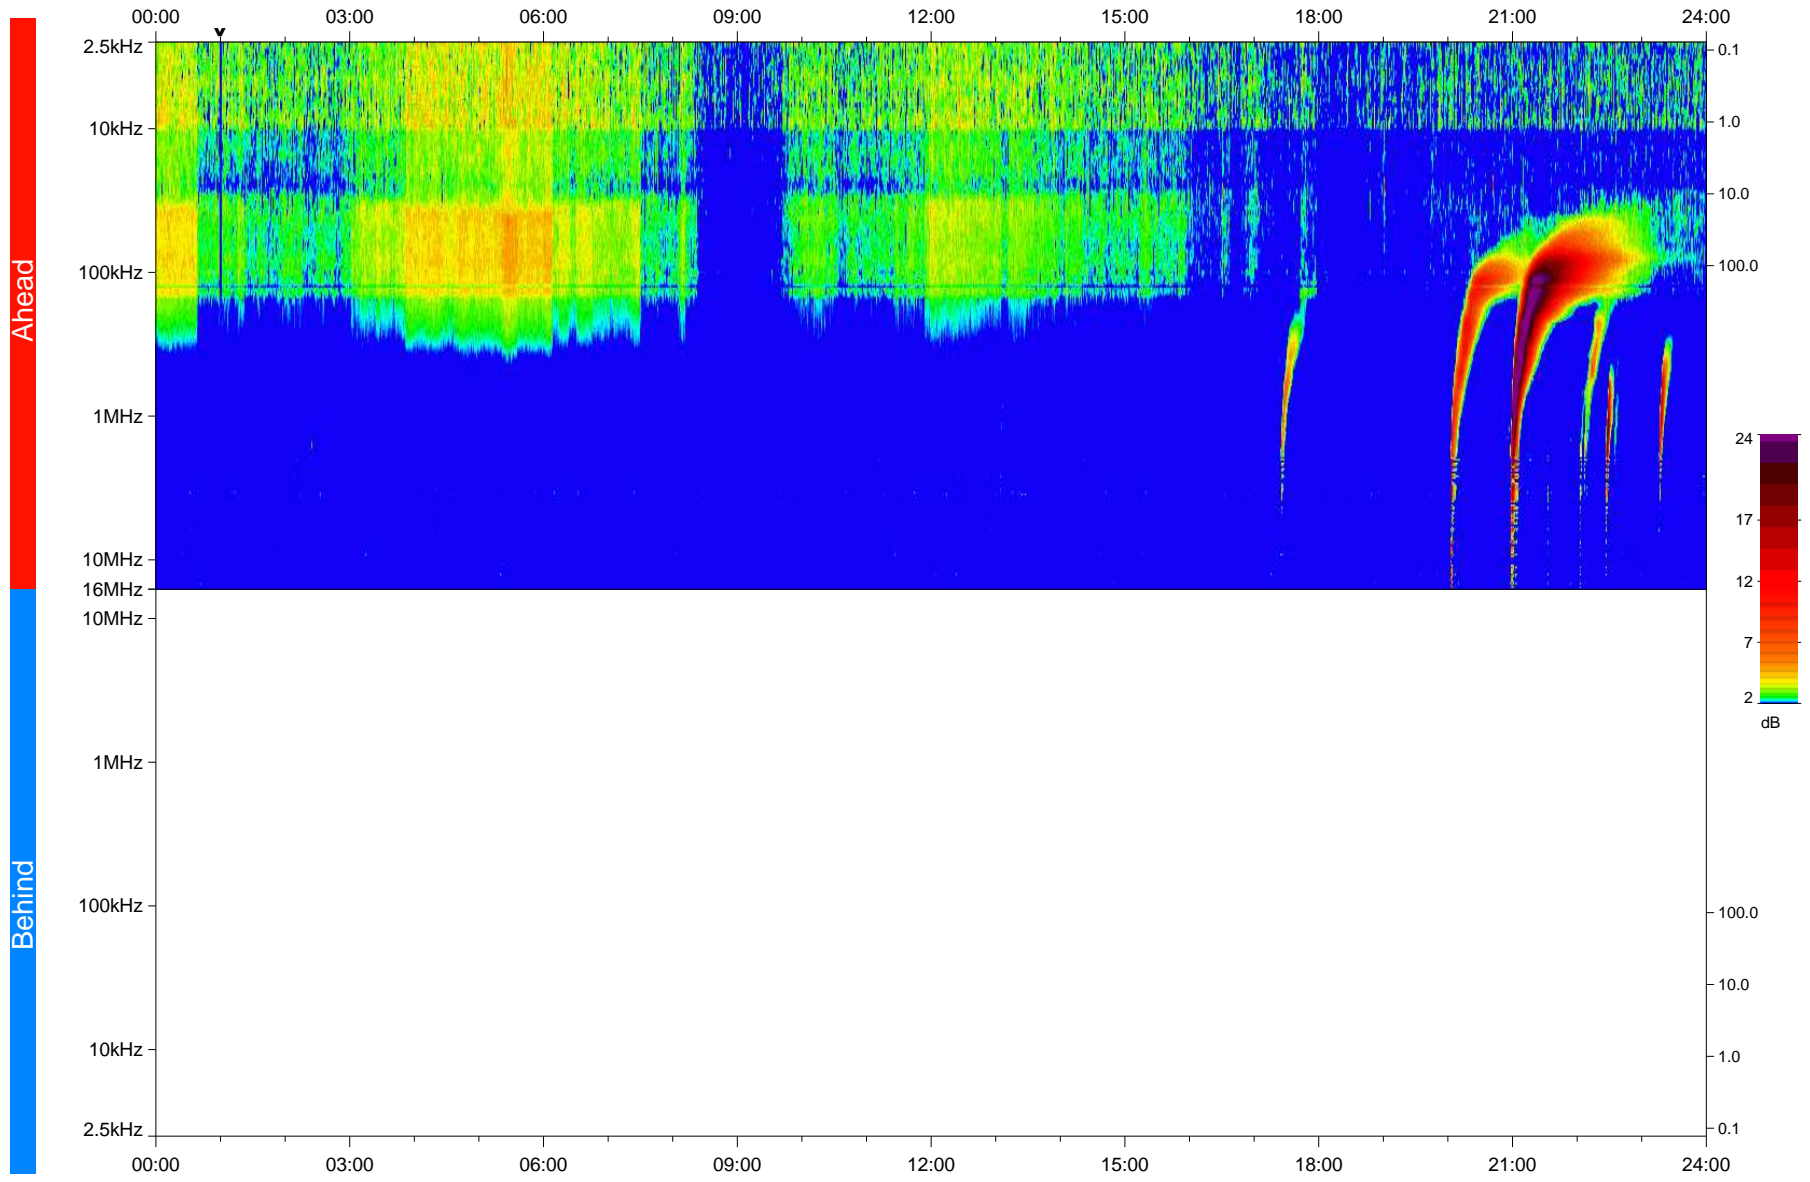

STEREO/WAVES Daily Summary - 29-Dec-2020 (DOY 364)

Ahead source file: swaves_ahead_2020_364_1_05.fin
Ahead PSE Angle: -57.0°

Behind PSE Angle: 57.2°
Behind source file: No STEREO-B data

Time (UTC)

file: stereo_swaves_daily-summary_color_20201229_v04
made by: space.umn.edu on macOS with IDL 8.8.2 on 2022-10-03 20:22:44, with TLib V945 / dynspec V311