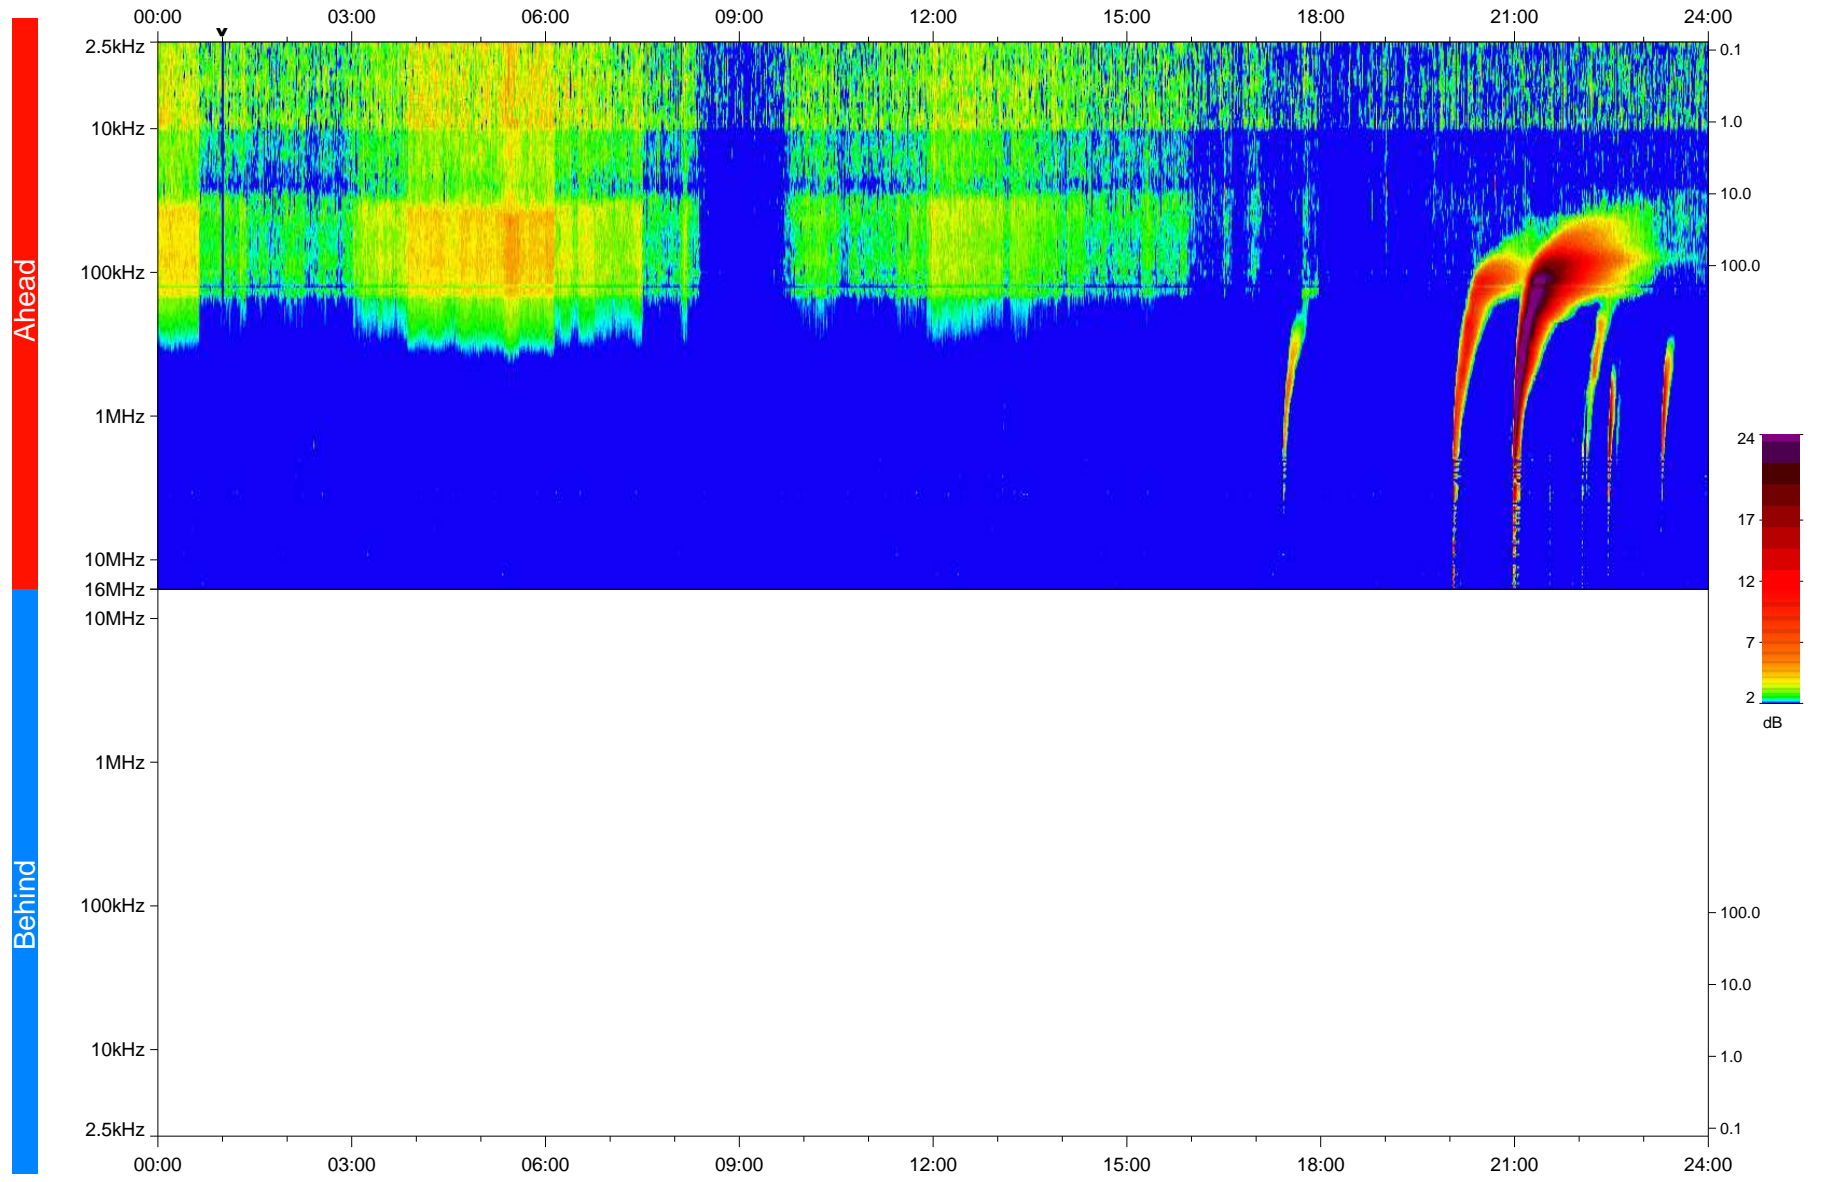

STEREO/WAVES Daily Summary - 29-Dec-2020 (DOY 364)

Ahead source file: swaves_ahead_2020_364_1_05.fin
Ahead PSE Angle: -57.0°

Behind PSE Angle: 57.2°
Behind source file: No STEREO-B data

Time (UTC)

file: stereo_swaves_daily-summary_color_20201229_v03
made by: space.umn.edu on macOS with IDL 8.8.2 on 2022-09-15 19:11:25, with TLib V945 / dynspec V311