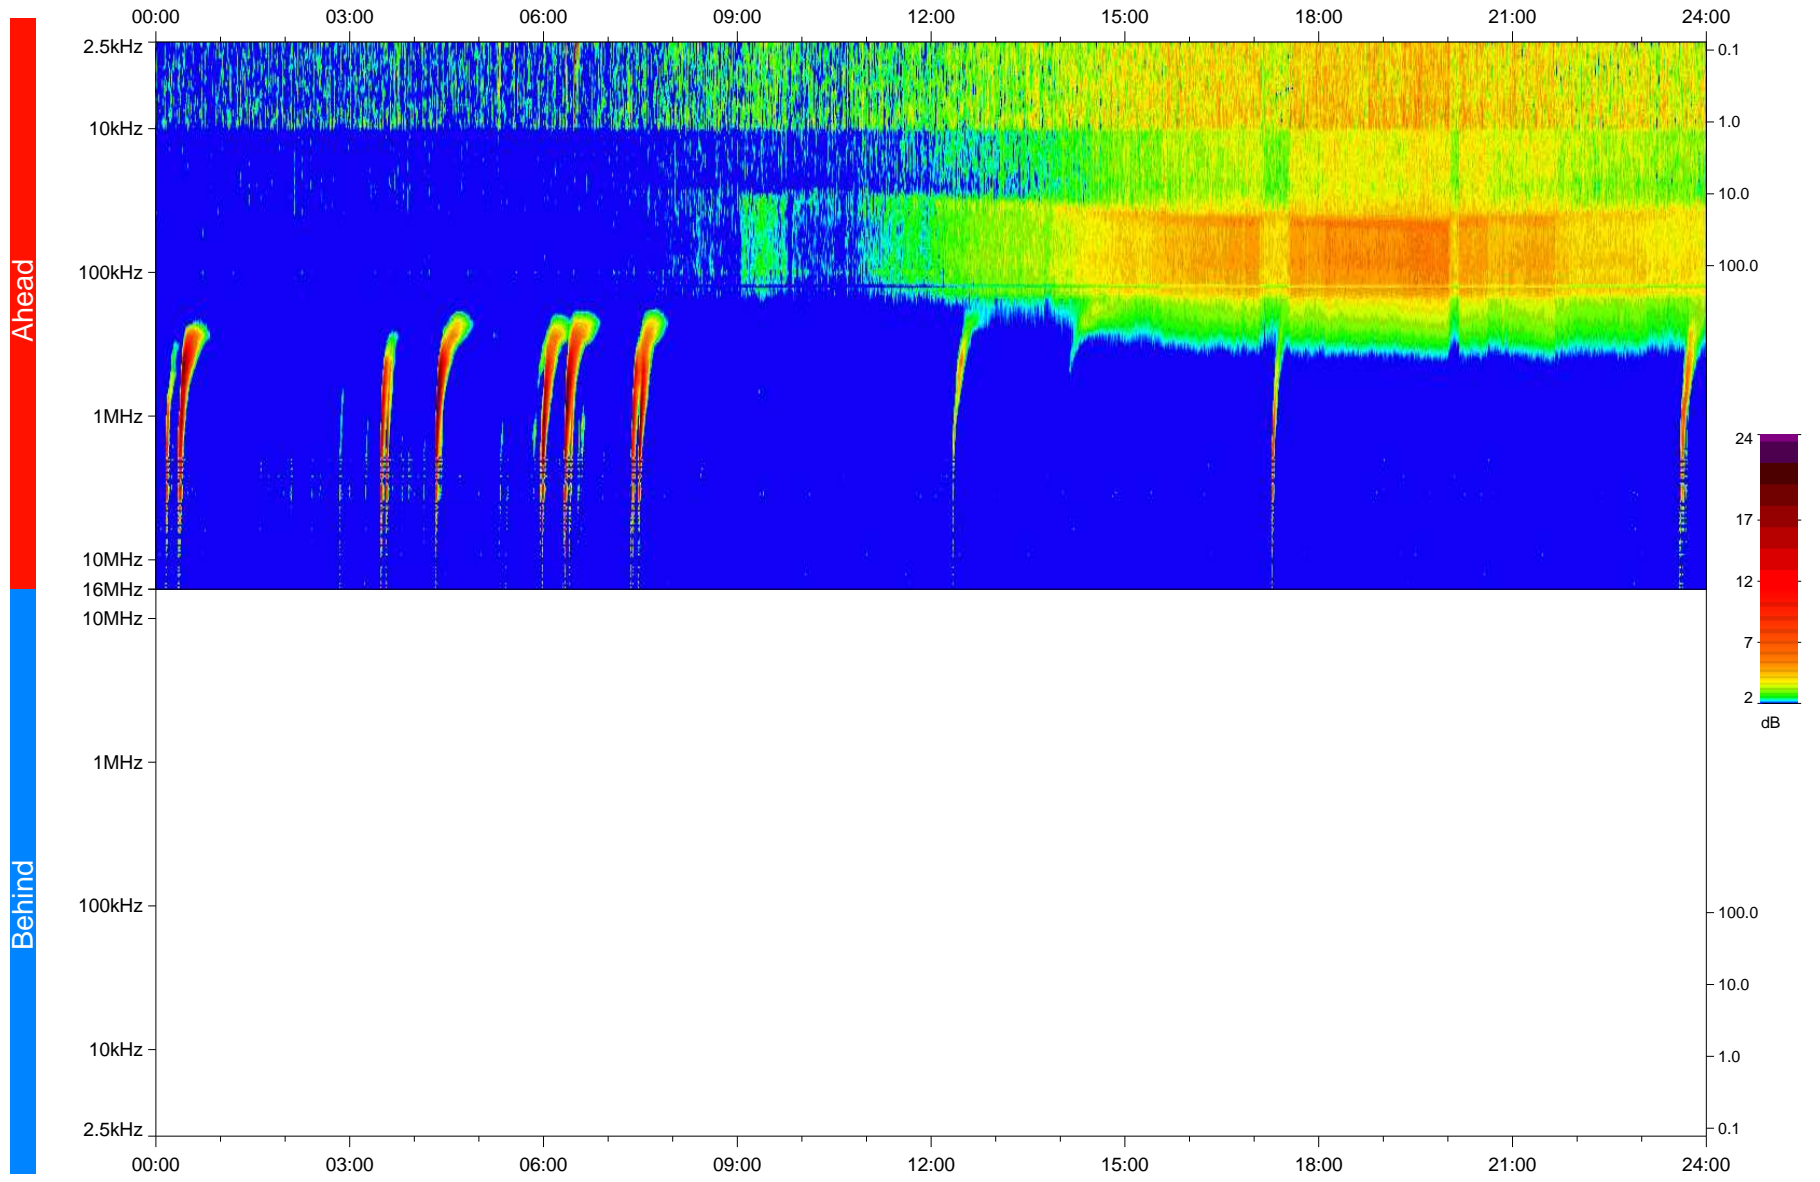

STEREO/WAVES Daily Summary - 28-Dec-2020 (DOY 363)

Ahead source file: swaves_ahead_2020_363_1_05.fin
Ahead PSE Angle: -57.1°

Behind PSE Angle: 57.2°
Behind source file: No STEREO-B data

Time (UTC)

file: stereo_swaves_daily-summary_color_20201228_v04
made by: space.umn.edu on macOS with IDL 8.8.2 on 2022-10-03 20:21:15, with TLib V945 / dynspec V311