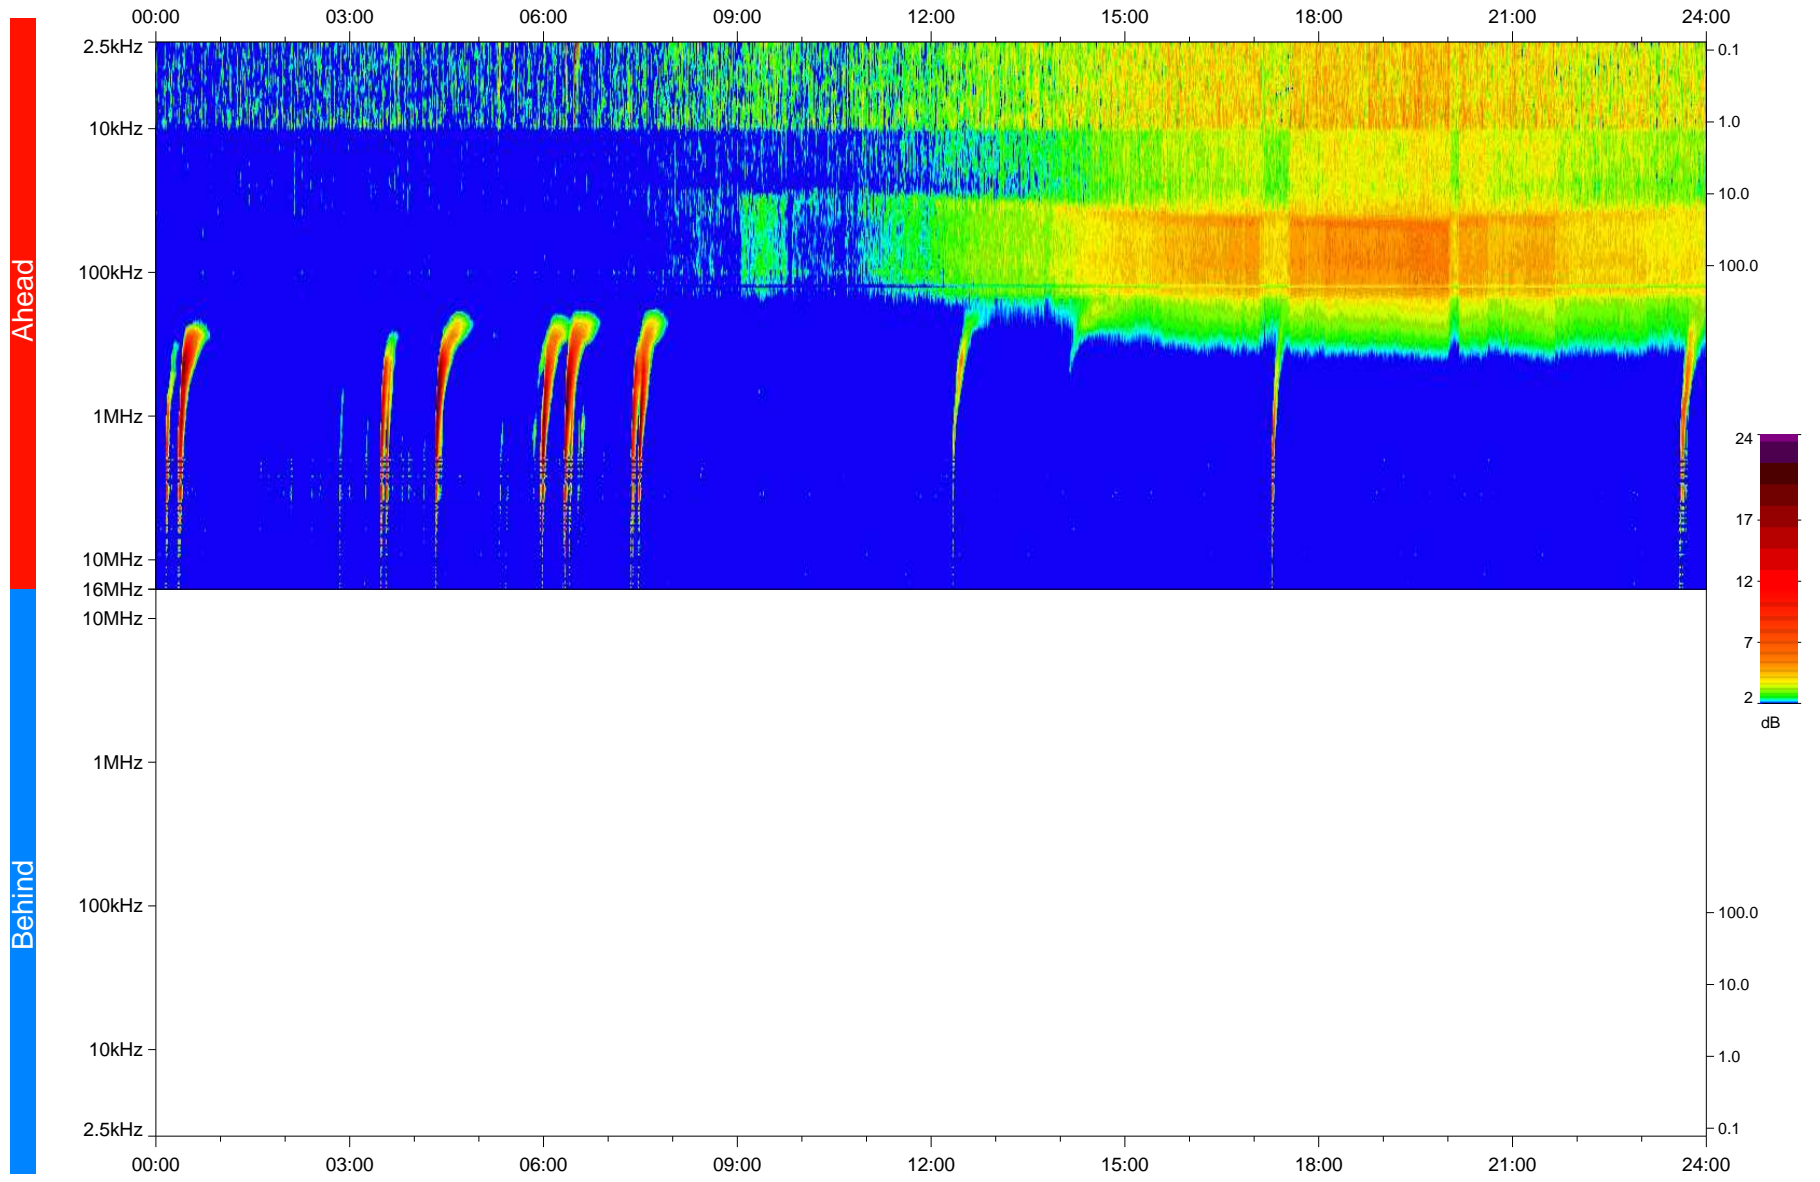

STEREO/WAVES Daily Summary - 28-Dec-2020 (DOY 363)

Ahead source file: swaves_ahead_2020_363_1_05.fin
Ahead PSE Angle: -57.1°

Behind PSE Angle: 57.2°
Behind source file: No STEREO-B data

Time (UTC)

file: stereo_swaves_daily-summary_color_20201228_v03
made by: space.umn.edu on macOS with IDL 8.8.2 on 2022-09-15 19:10:03, with TMatlab V945 / dynspec V311