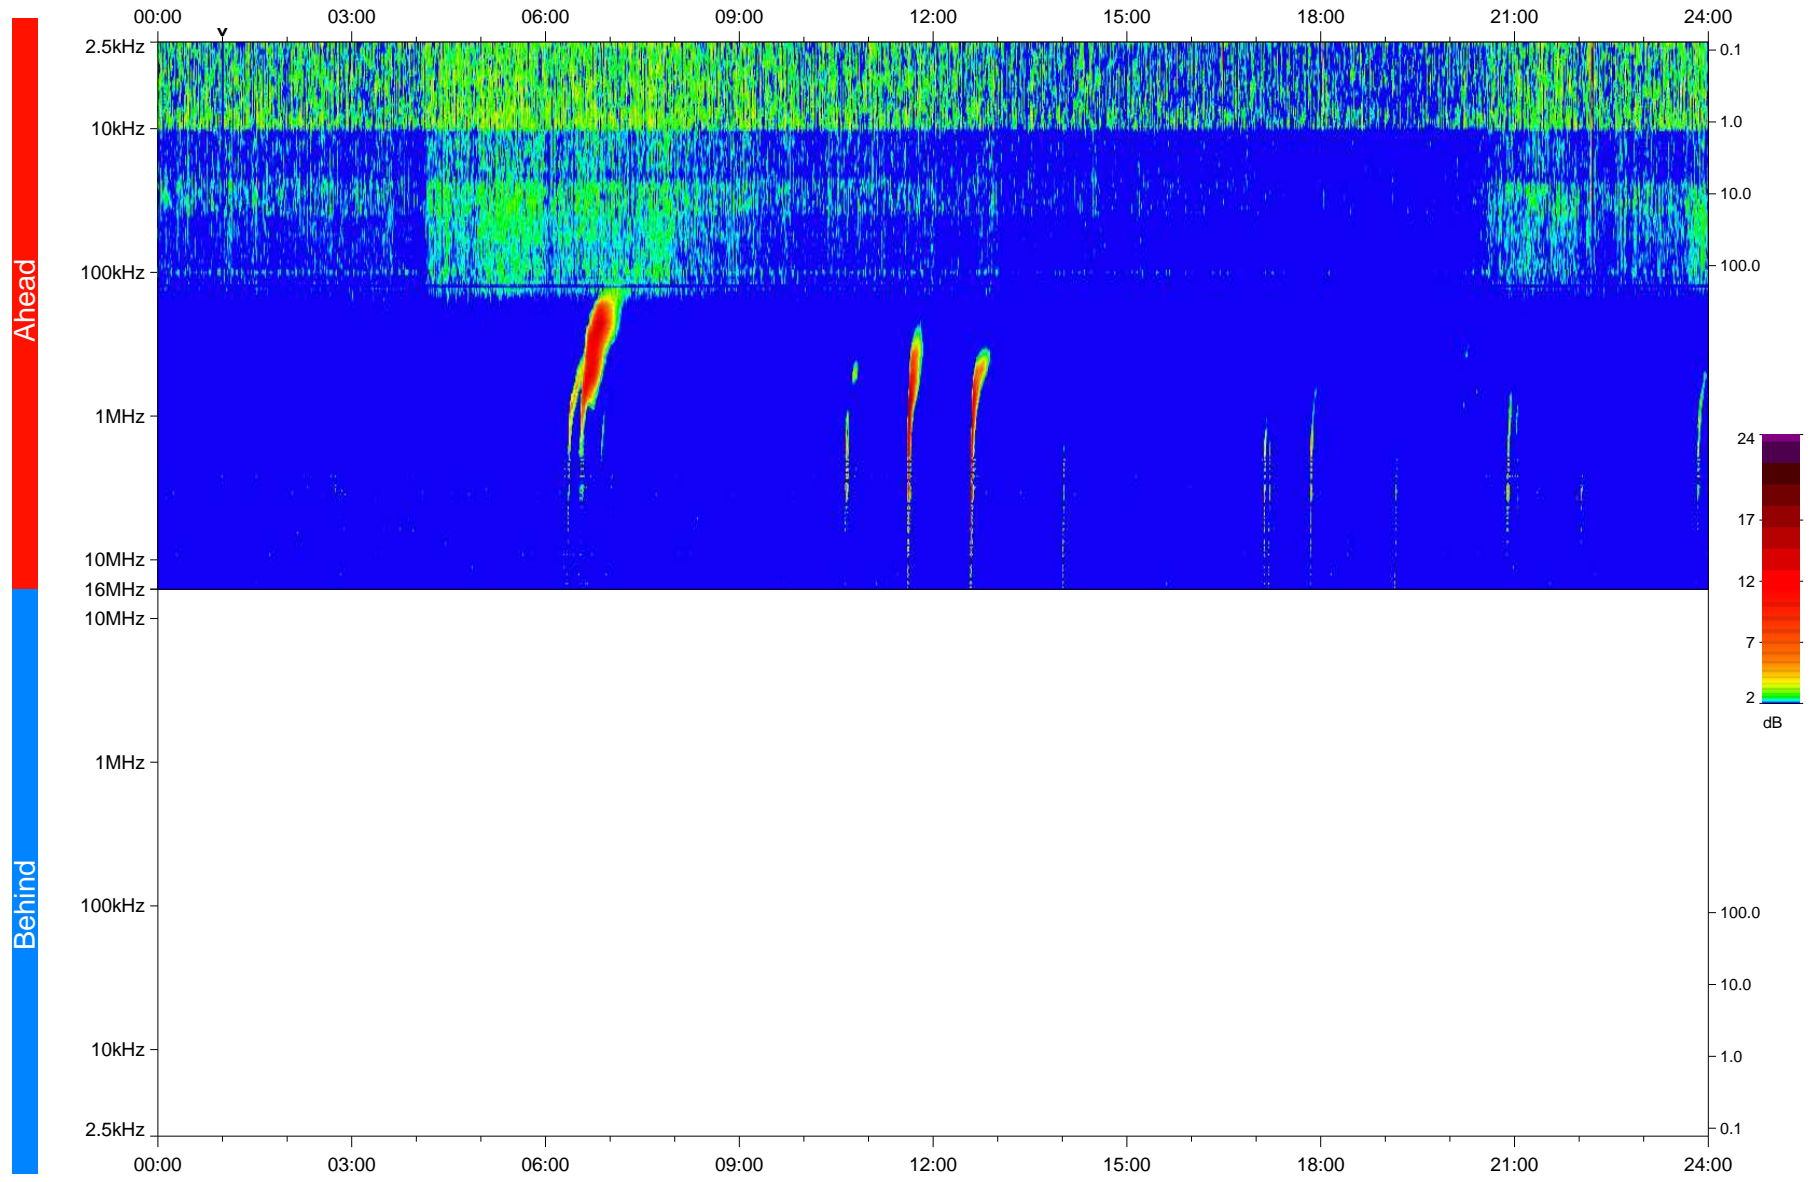

# STEREO/WAVES Daily Summary - 27-Dec-2020 (DOY 362)

Ahead source file: swaves\_ahead\_2020\_362\_1\_05.fin  
Ahead PSE Angle: -57.1°

Behind PSE Angle: 57.2°  
Behind source file: No STEREO-B data

Time (UTC)

file: stereo\_swaves\_daily-summary\_color\_20201227\_v04  
made by: space.umn.edu on macOS with IDL 8.8.2 on 2022-10-03 20:19:43, with TLib V945 / dynspec V311