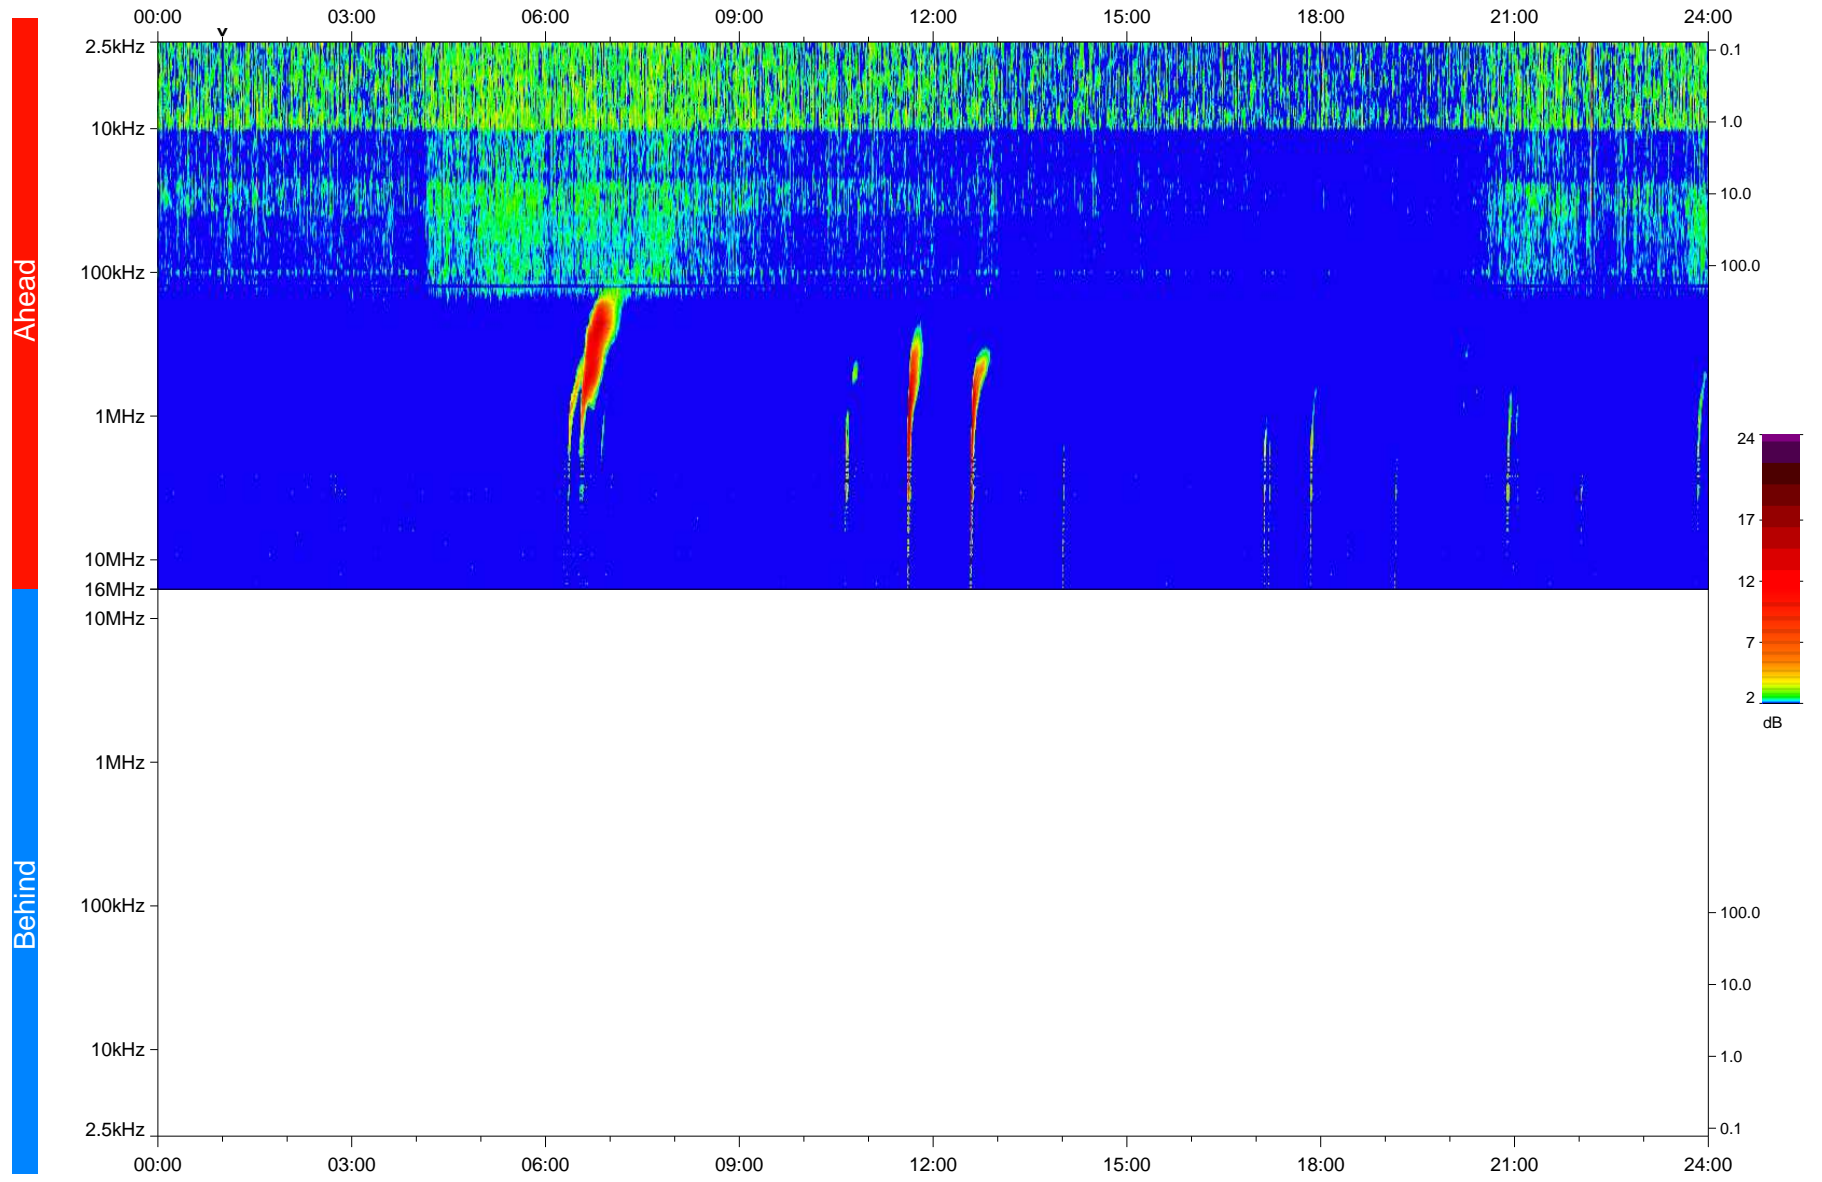

STEREO/WAVES Daily Summary - 27-Dec-2020 (DOY 362)

Ahead source file: swaves_ahead_2020_362_1_05.fin
Ahead PSE Angle: -57.1°

Behind PSE Angle: 57.2°
Behind source file: No STEREO-B data

Time (UTC)

file: stereo_swaves_daily-summary_color_20201227_v03
made by: space.umn.edu on macOS with IDL 8.8.2 on 2022-09-15 19:08:40, with TLib V945 / dynspec V311