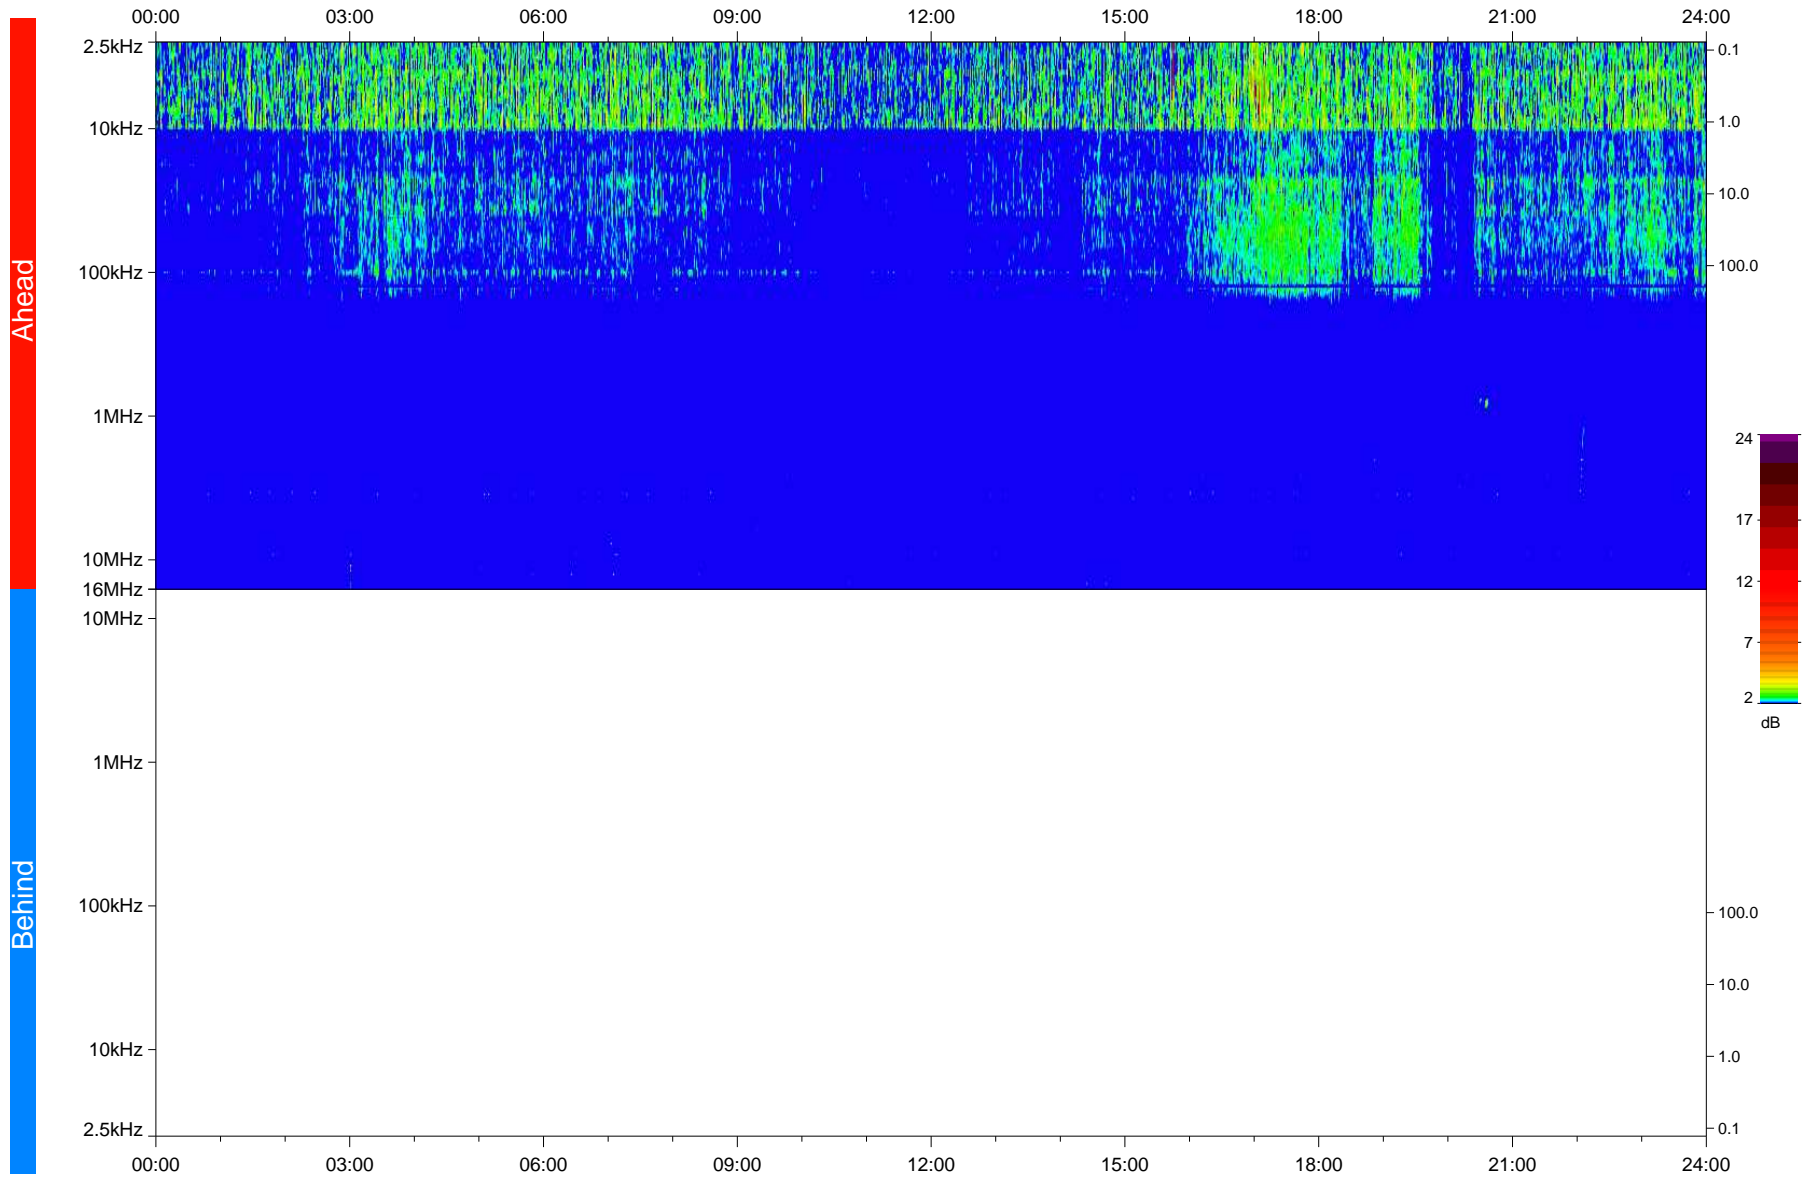

# STEREO/WAVES Daily Summary - 26-Dec-2020 (DOY 361)

Ahead source file: swaves\_ahead\_2020\_361\_1\_05.fin  
Ahead PSE Angle: -57.2°

Behind PSE Angle: 57.3°  
Behind source file: No STEREO-B data

Time (UTC)

file: stereo\_swaves\_daily-summary\_color\_20201226\_v04  
made by: space.umn.edu on macOS with IDL 8.8.2 on 2022-10-03 20:18:14, with TLib V945 / dynspec V311