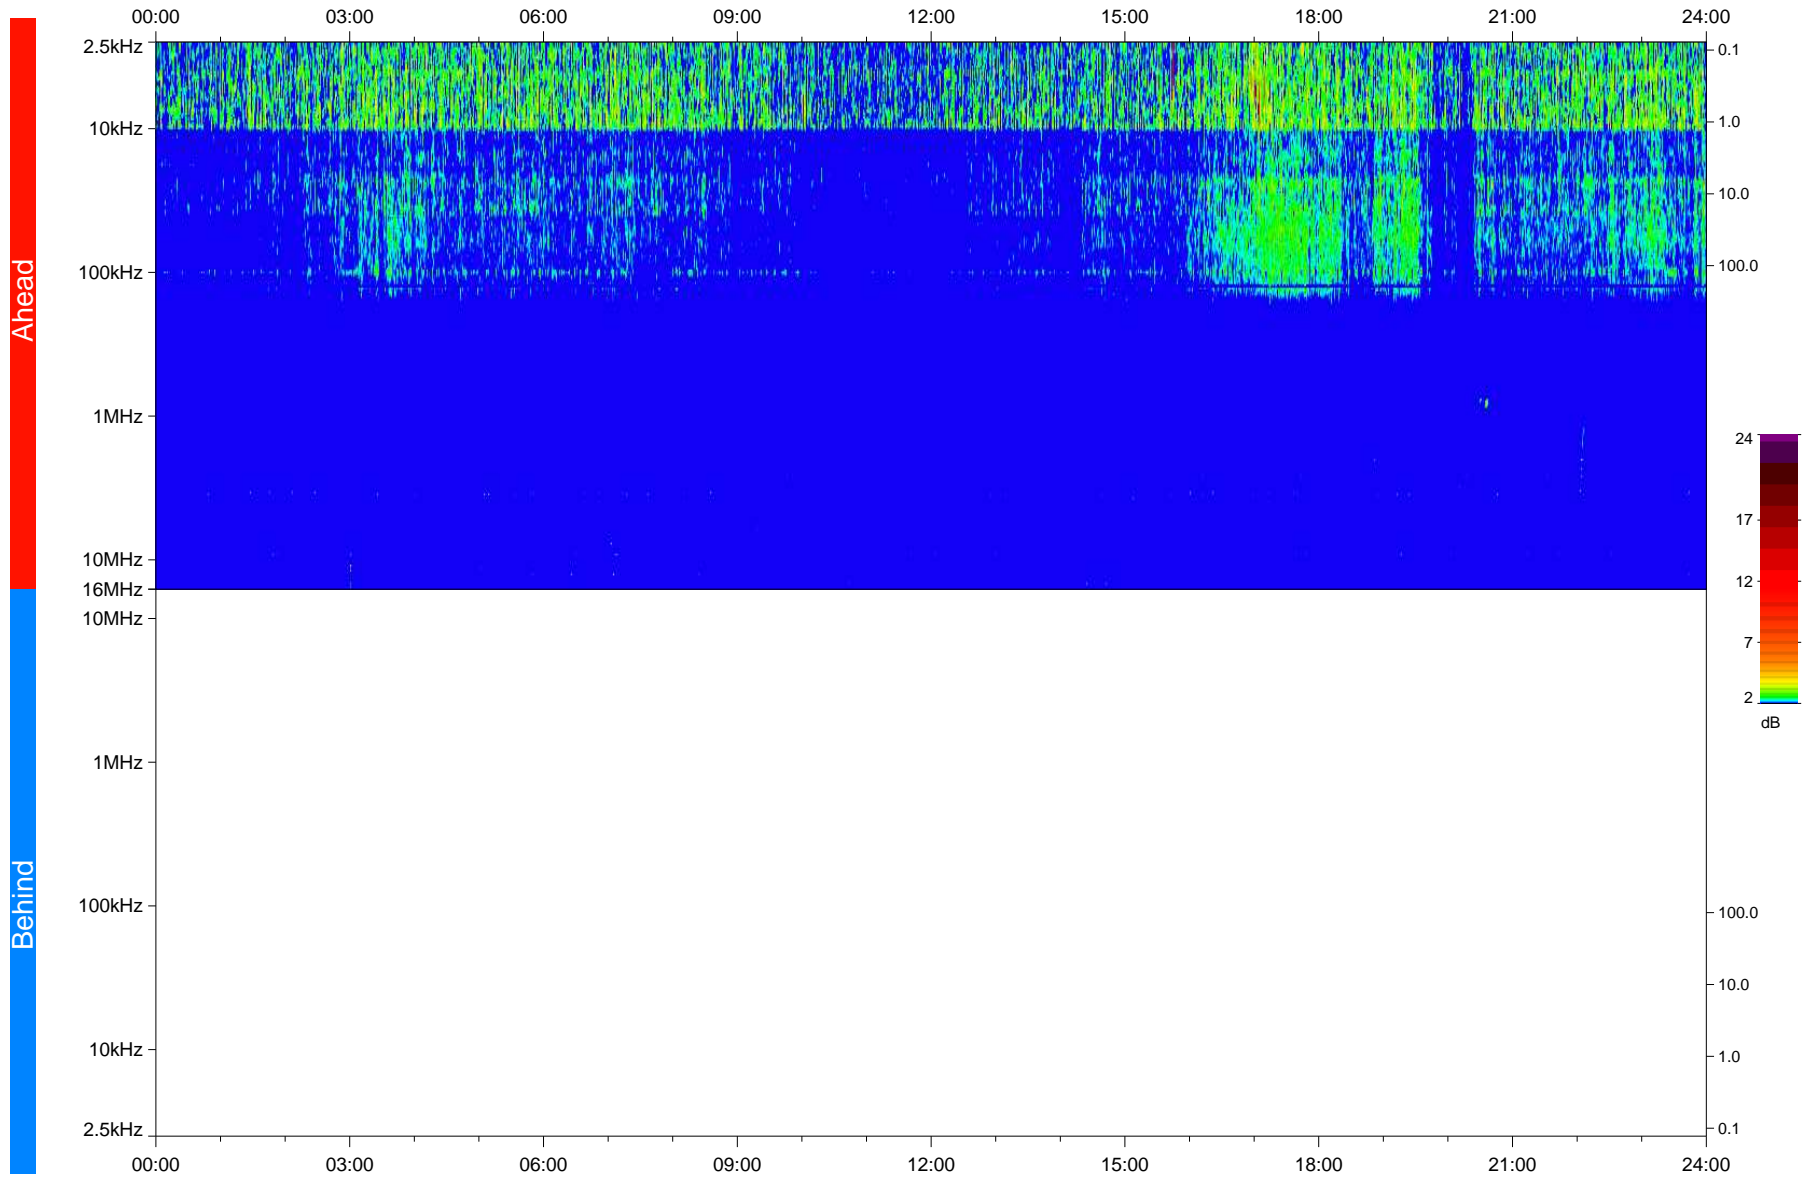

STEREO/WAVES Daily Summary - 26-Dec-2020 (DOY 361)

Ahead source file: swaves_ahead_2020_361_1_05.fin
Ahead PSE Angle: -57.2°

Behind PSE Angle: 57.3°
Behind source file: No STEREO-B data

Time (UTC)

file: stereo_swaves_daily-summary_color_20201226_v03
made by: space.umn.edu on macOS with IDL 8.8.2 on 2022-09-15 19:07:19, with TLib V945 / dynspec V311