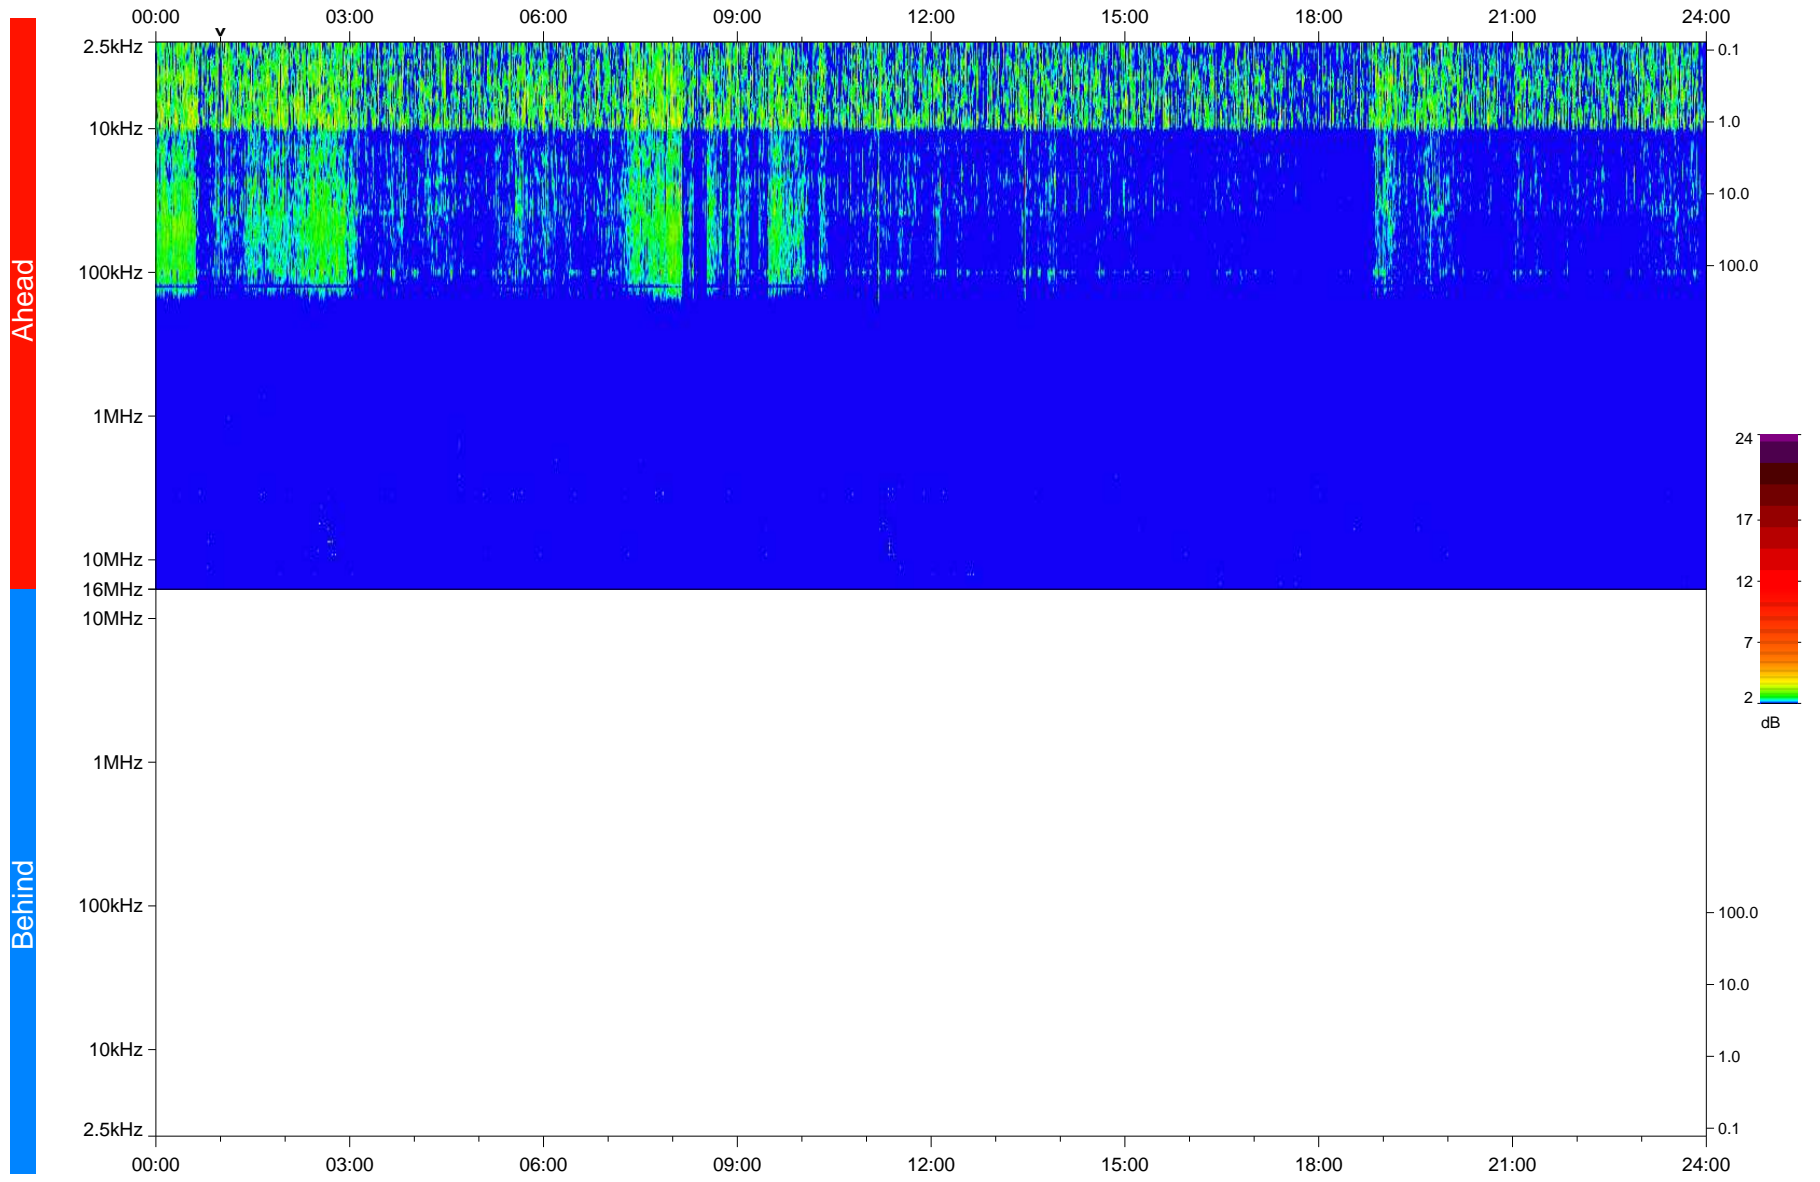

STEREO/WAVES Daily Summary - 25-Dec-2020 (DOY 360)

Ahead source file: swaves_ahead_2020_360_1_05.fin
Ahead PSE Angle: -57.1°

Behind PSE Angle: 57.4°
Behind source file: No STEREO-B data

Time (UTC)

file: stereo_swaves_daily-summary_color_20201225_v04
made by: space.umn.edu on macOS with IDL 8.8.2 on 2022-10-03 20:16:45, with TLib V945 / dynspec V311