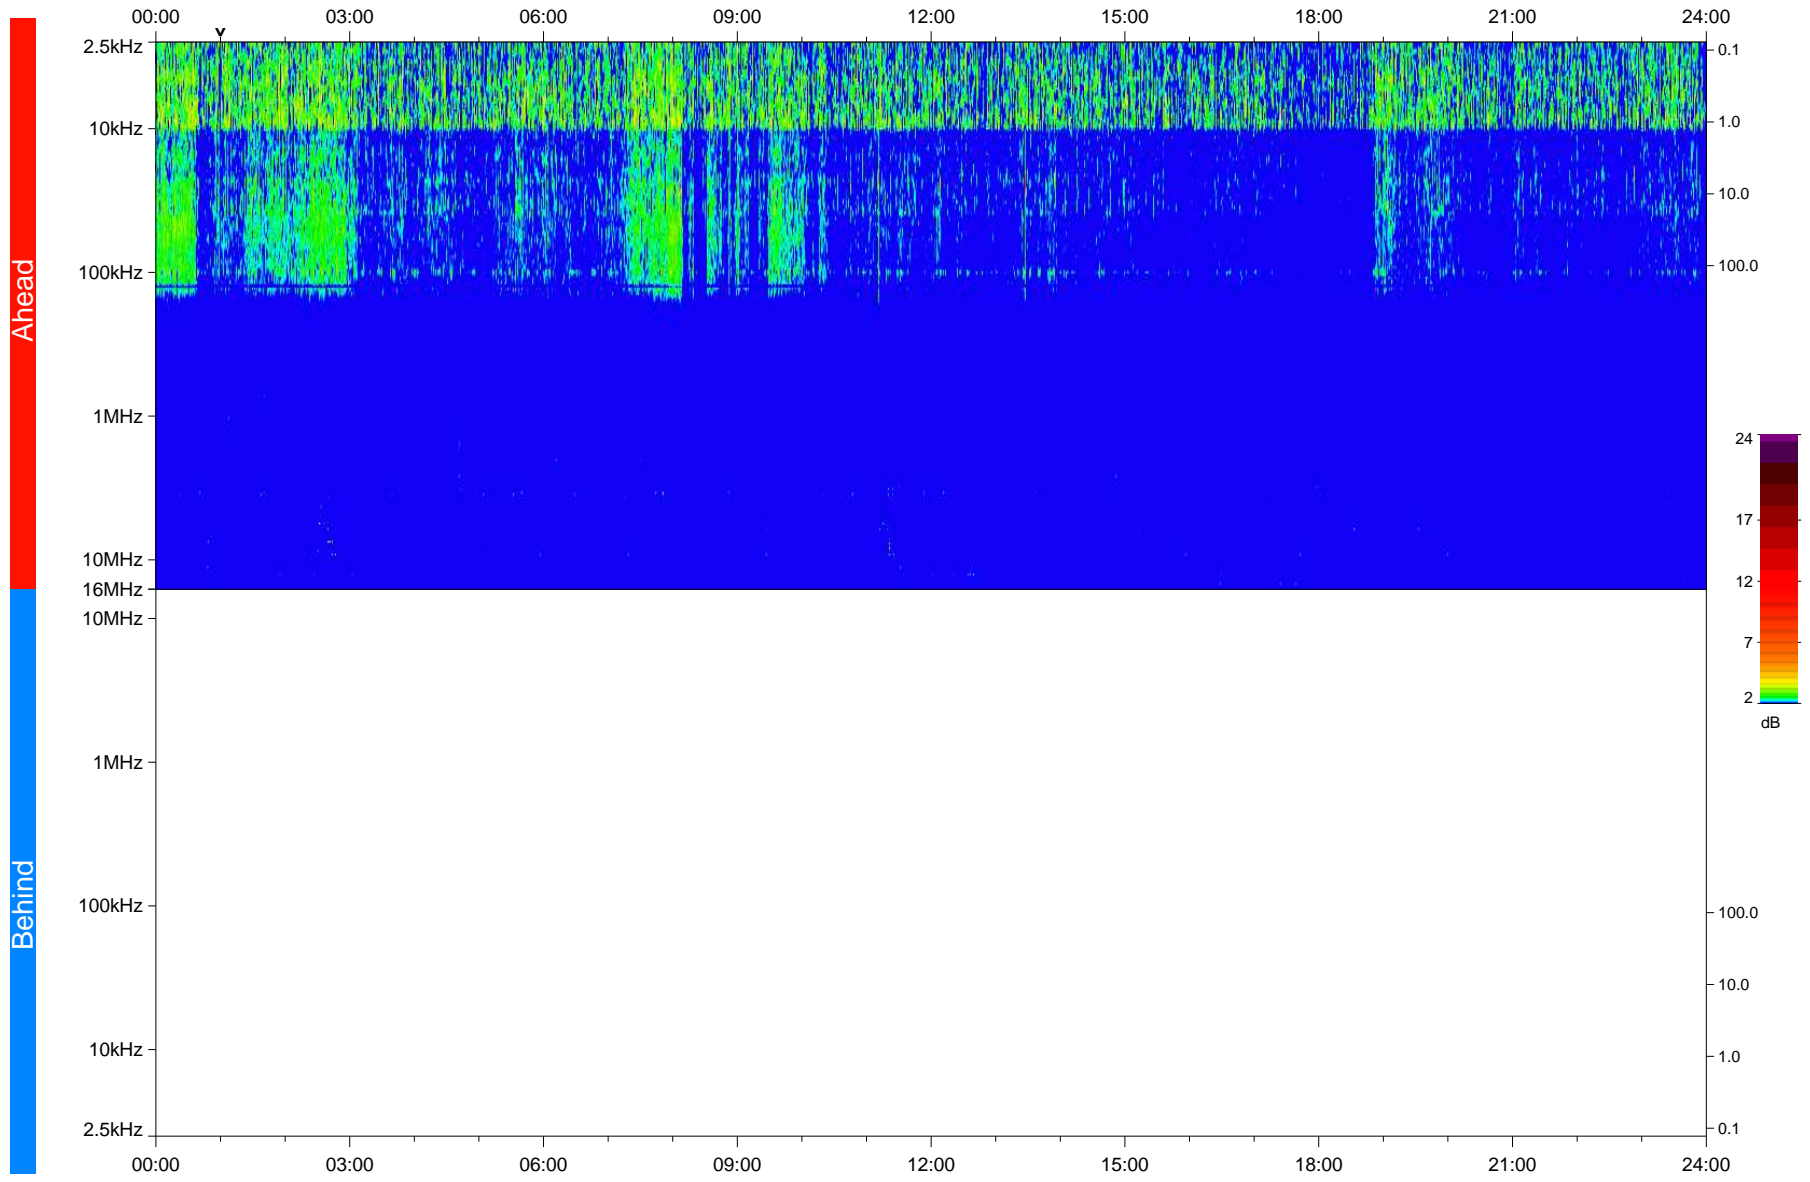

# STEREO/WAVES Daily Summary - 25-Dec-2020 (DOY 360)

Ahead source file: swaves\_ahead\_2020\_360\_1\_05.fin  
Ahead PSE Angle: -57.1°

Behind PSE Angle: 57.4°  
Behind source file: No STEREO-B data

Time (UTC)

file: stereo\_swaves\_daily-summary\_color\_20201225\_v03  
made by: space.umn.edu on macOS with IDL 8.8.2 on 2022-09-15 19:05:58, with TMatlab V945 / dynspec V311