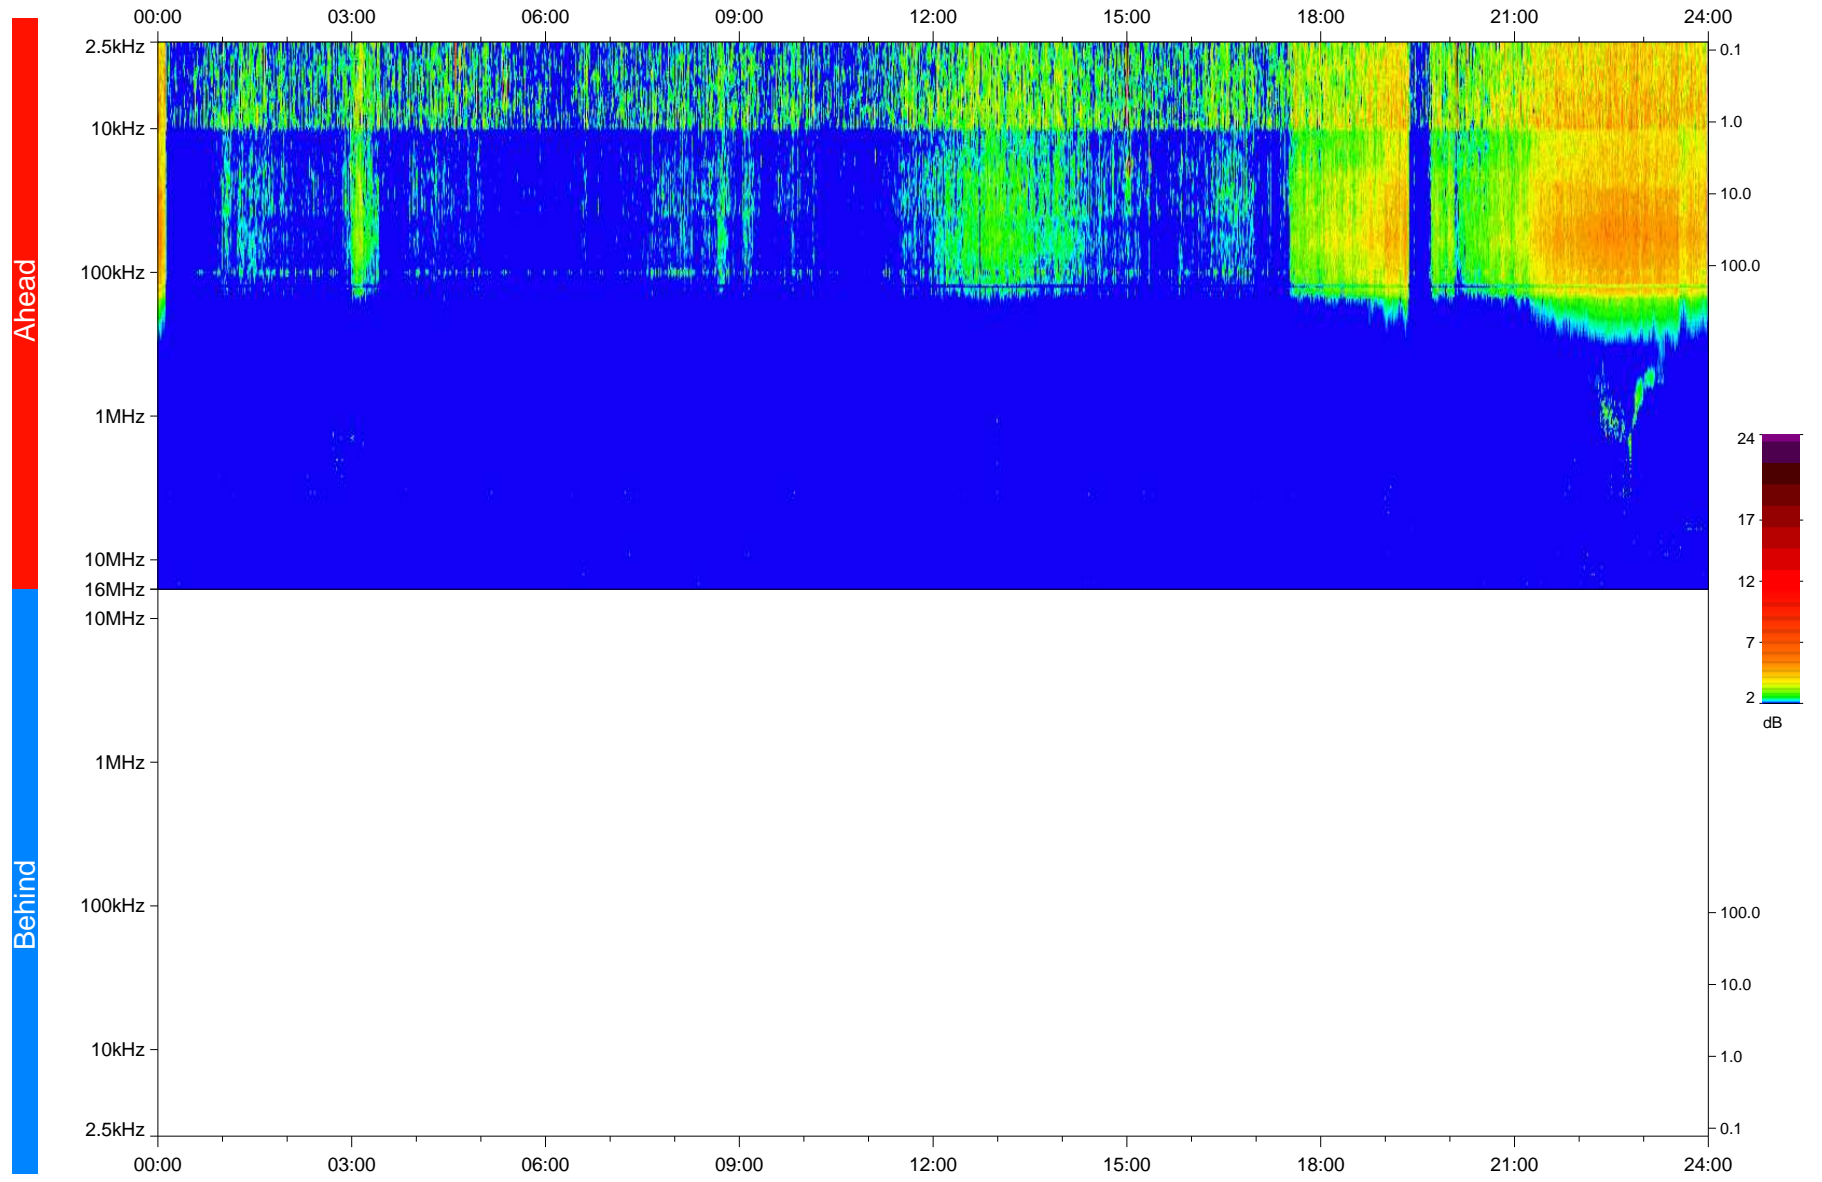

# STEREO/WAVES Daily Summary - 24-Dec-2020 (DOY 359)

Ahead source file: swaves\_ahead\_2020\_359\_1\_05.fin  
Ahead PSE Angle: -57.2°

Behind PSE Angle: 57.4°  
Behind source file: No STEREO-B data

Time (UTC)

file: stereo\_swaves\_daily-summary\_color\_20201224\_v04  
made by: space.umn.edu on macOS with IDL 8.8.2 on 2022-10-03 20:15:13, with TMatlab V945 / dynspec V311