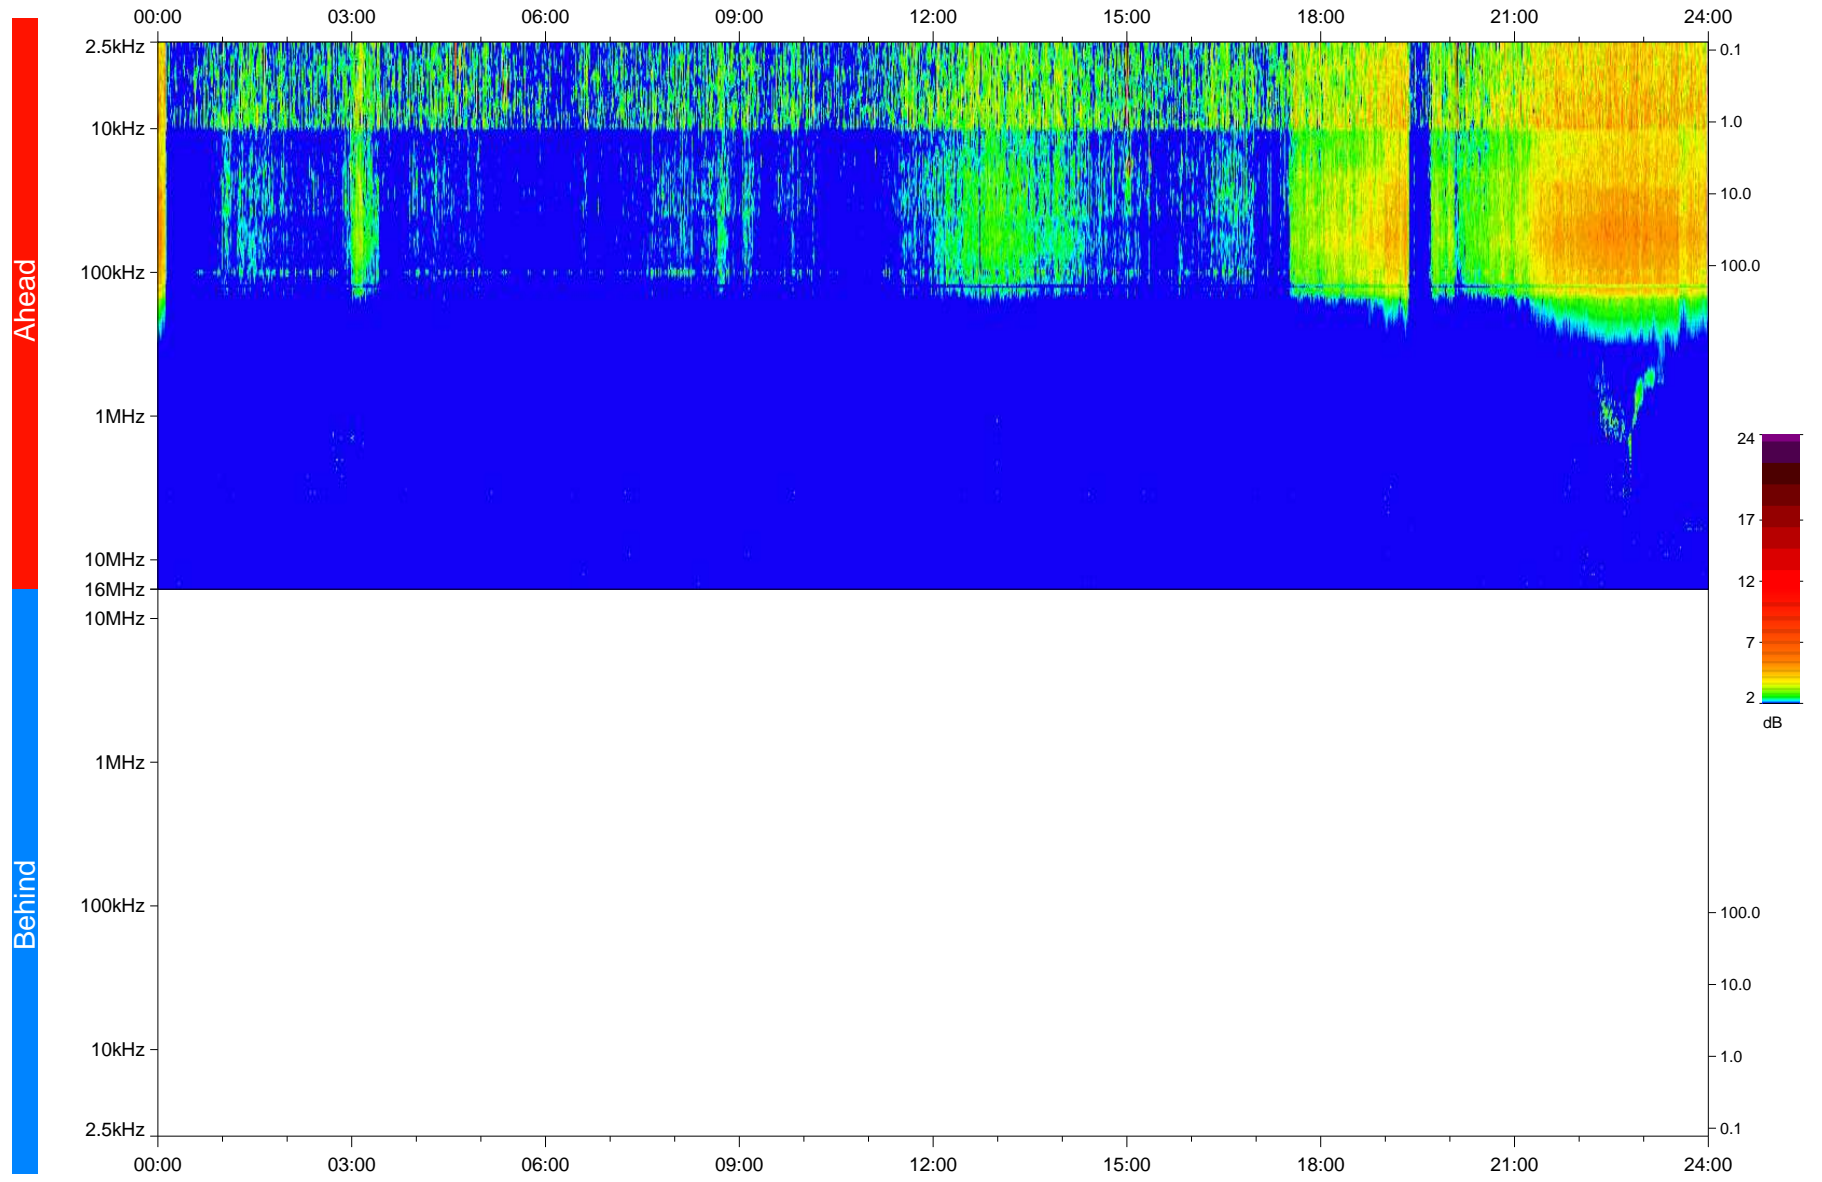

STEREO/WAVES Daily Summary - 24-Dec-2020 (DOY 359)

Ahead source file: swaves_ahead_2020_359_1_05.fin
Ahead PSE Angle: -57.2°

Behind PSE Angle: 57.4°
Behind source file: No STEREO-B data

Time (UTC)

file: stereo_swaves_daily-summary_color_20201224_v03
made by: space.umn.edu on macOS with IDL 8.8.2 on 2022-09-15 19:04:35, with TLib V945 / dynspec V311