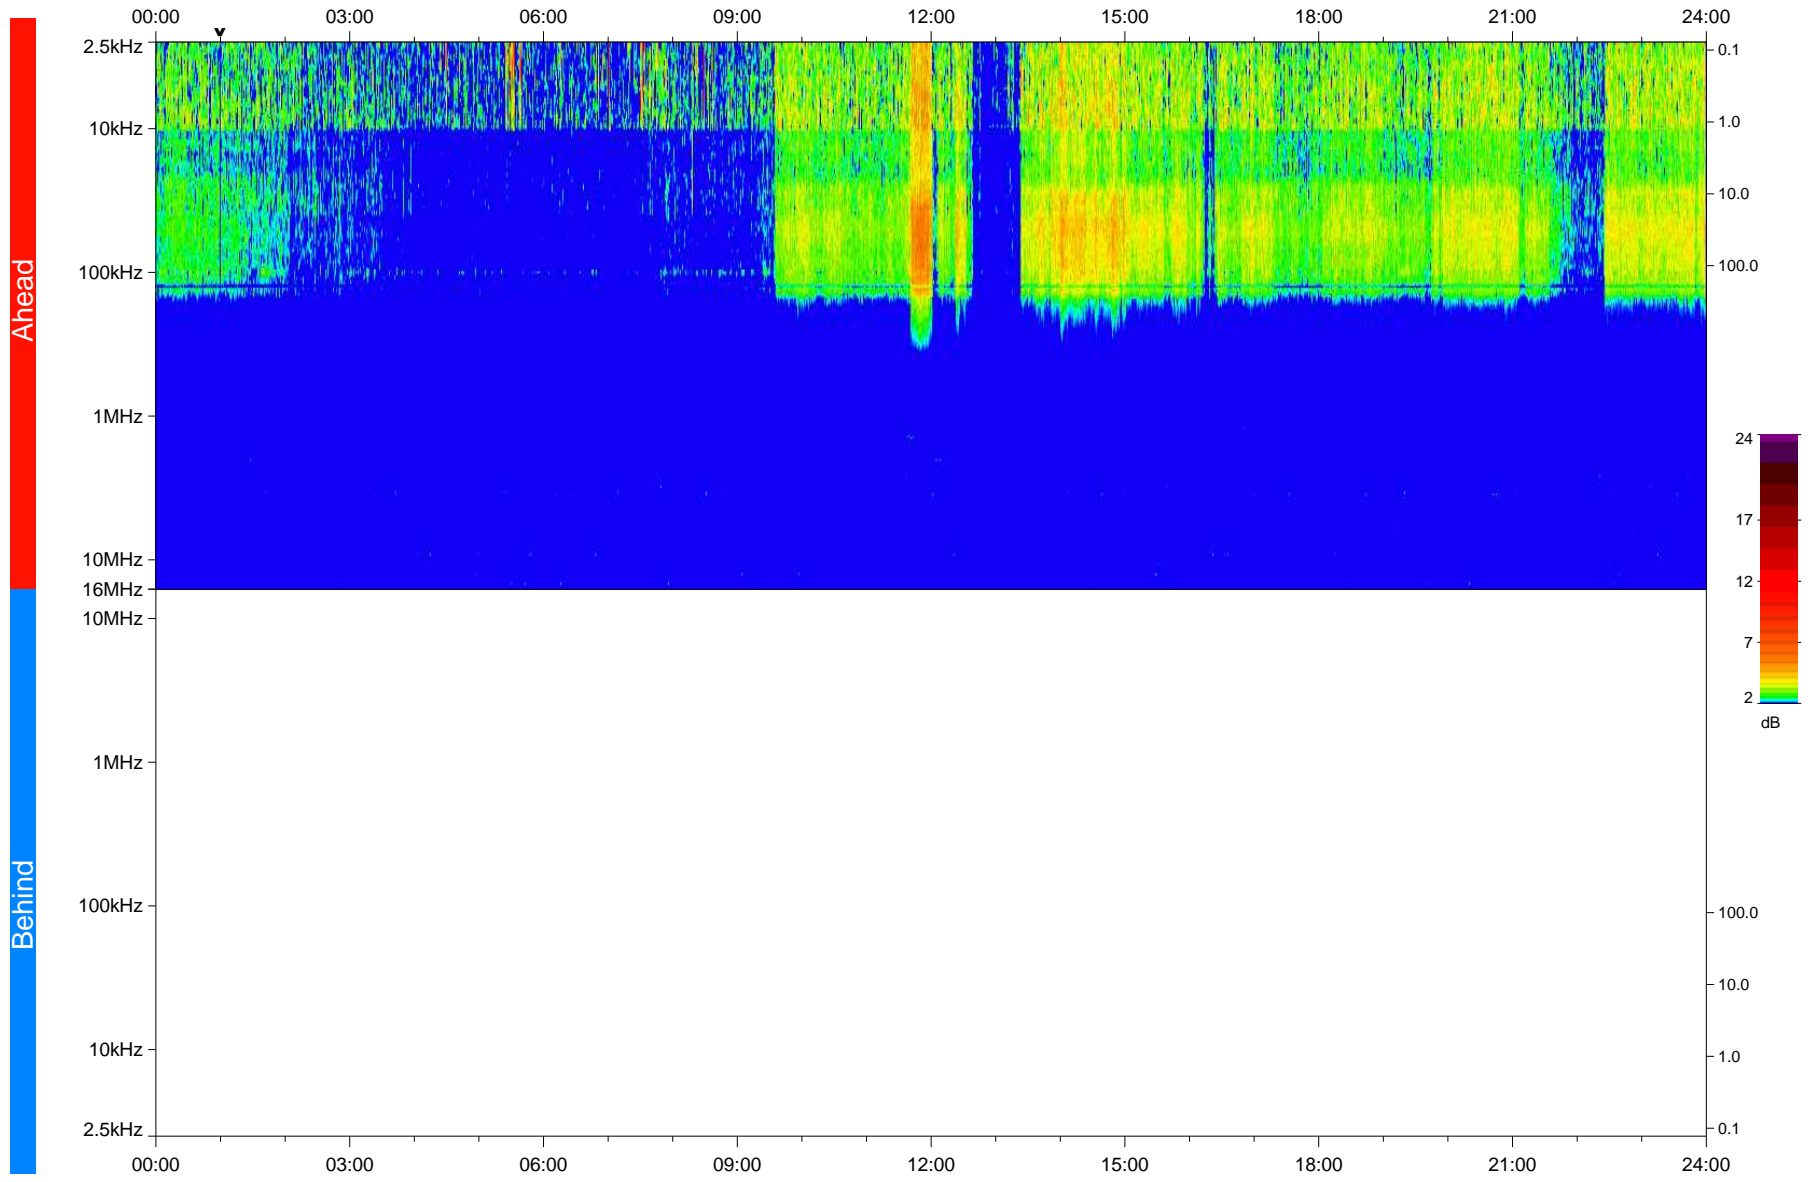

STEREO/WAVES Daily Summary - 23-Dec-2020 (DOY 358)

Ahead source file: swaves_ahead_2020_358_1_05.fin
Ahead PSE Angle: -57.2°

Behind PSE Angle: 57.4°
Behind source file: No STEREO-B data

Time (UTC)

file: stereo_swaves_daily-summary_color_20201223_v04
made by: space.umn.edu on macOS with IDL 8.8.2 on 2022-10-03 20:13:44, with TLib V945 / dynspec V311