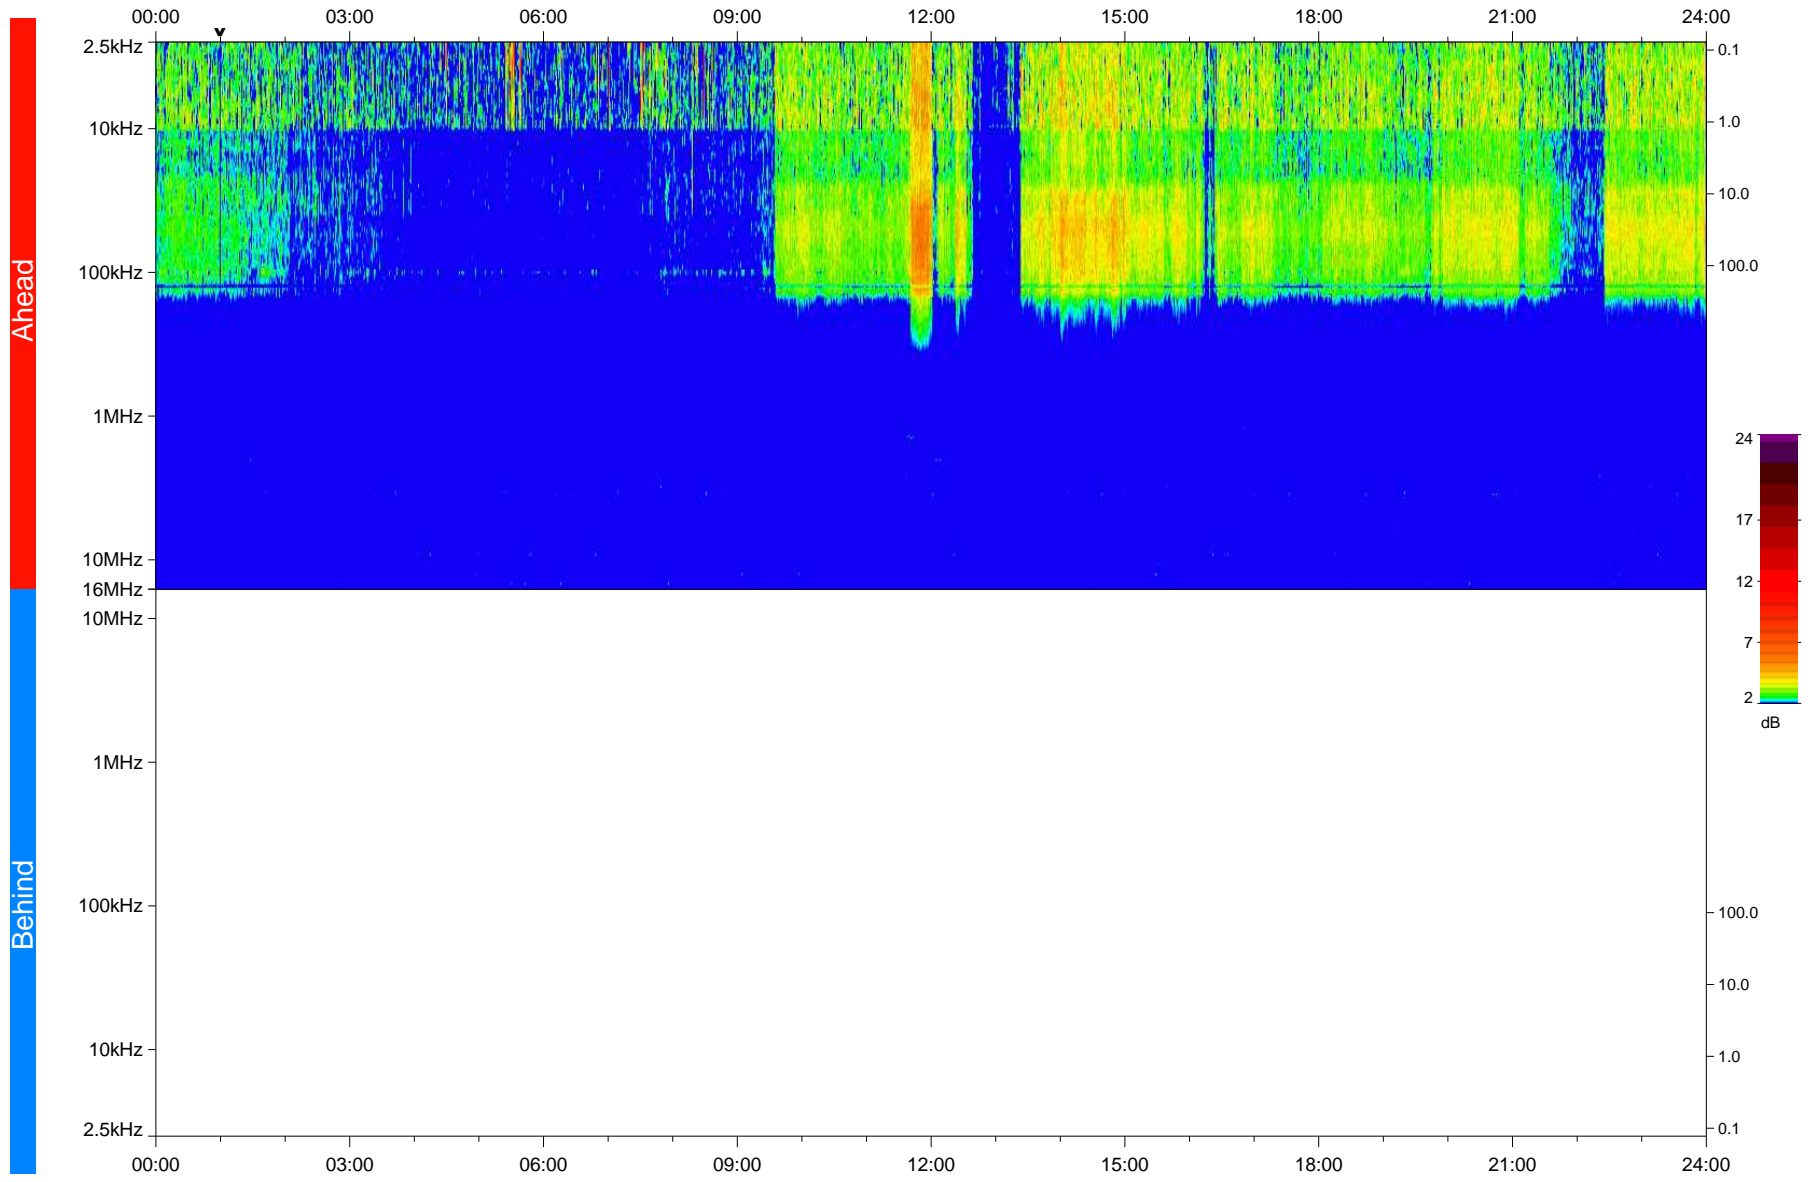

# STEREO/WAVES Daily Summary - 23-Dec-2020 (DOY 358)

Ahead source file: swaves\_ahead\_2020\_358\_1\_05.fin  
Ahead PSE Angle: -57.2°

Behind PSE Angle: 57.4°  
Behind source file: No STEREO-B data

Time (UTC)

file: stereo\_swaves\_daily-summary\_color\_20201223\_v03  
made by: space.umn.edu on macOS with IDL 8.8.2 on 2022-09-15 19:03:11, with TLib V945 / dynspec V311