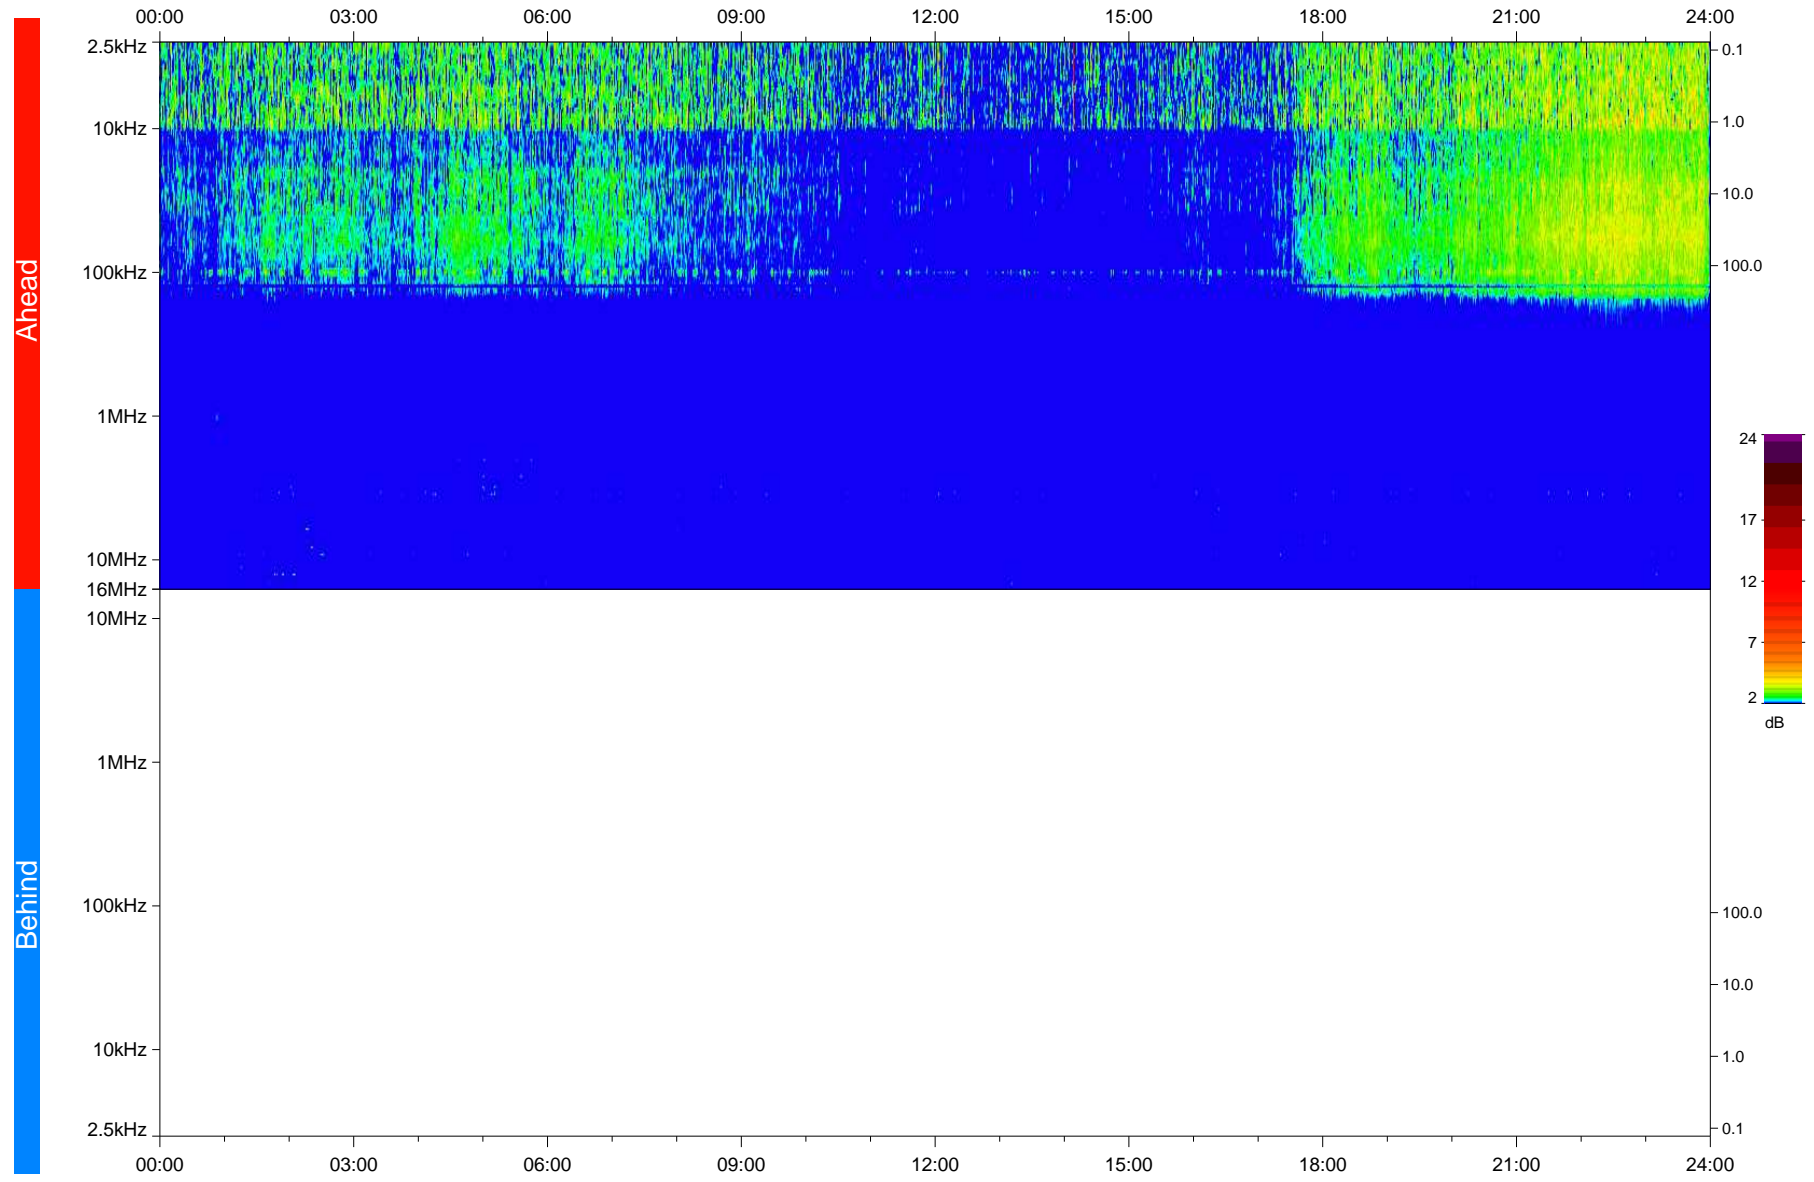

STEREO/WAVES Daily Summary - 22-Dec-2020 (DOY 357)

Ahead source file: swaves_ahead_2020_357_1_05.fin
Ahead PSE Angle: -57.2°

Behind PSE Angle: 57.4°
Behind source file: No STEREO-B data

Time (UTC)

file: stereo_swaves_daily-summary_color_20201222_v04
made by: space.umn.edu on macOS with IDL 8.8.2 on 2022-10-03 20:12:13, with TLib V945 / dynspec V311