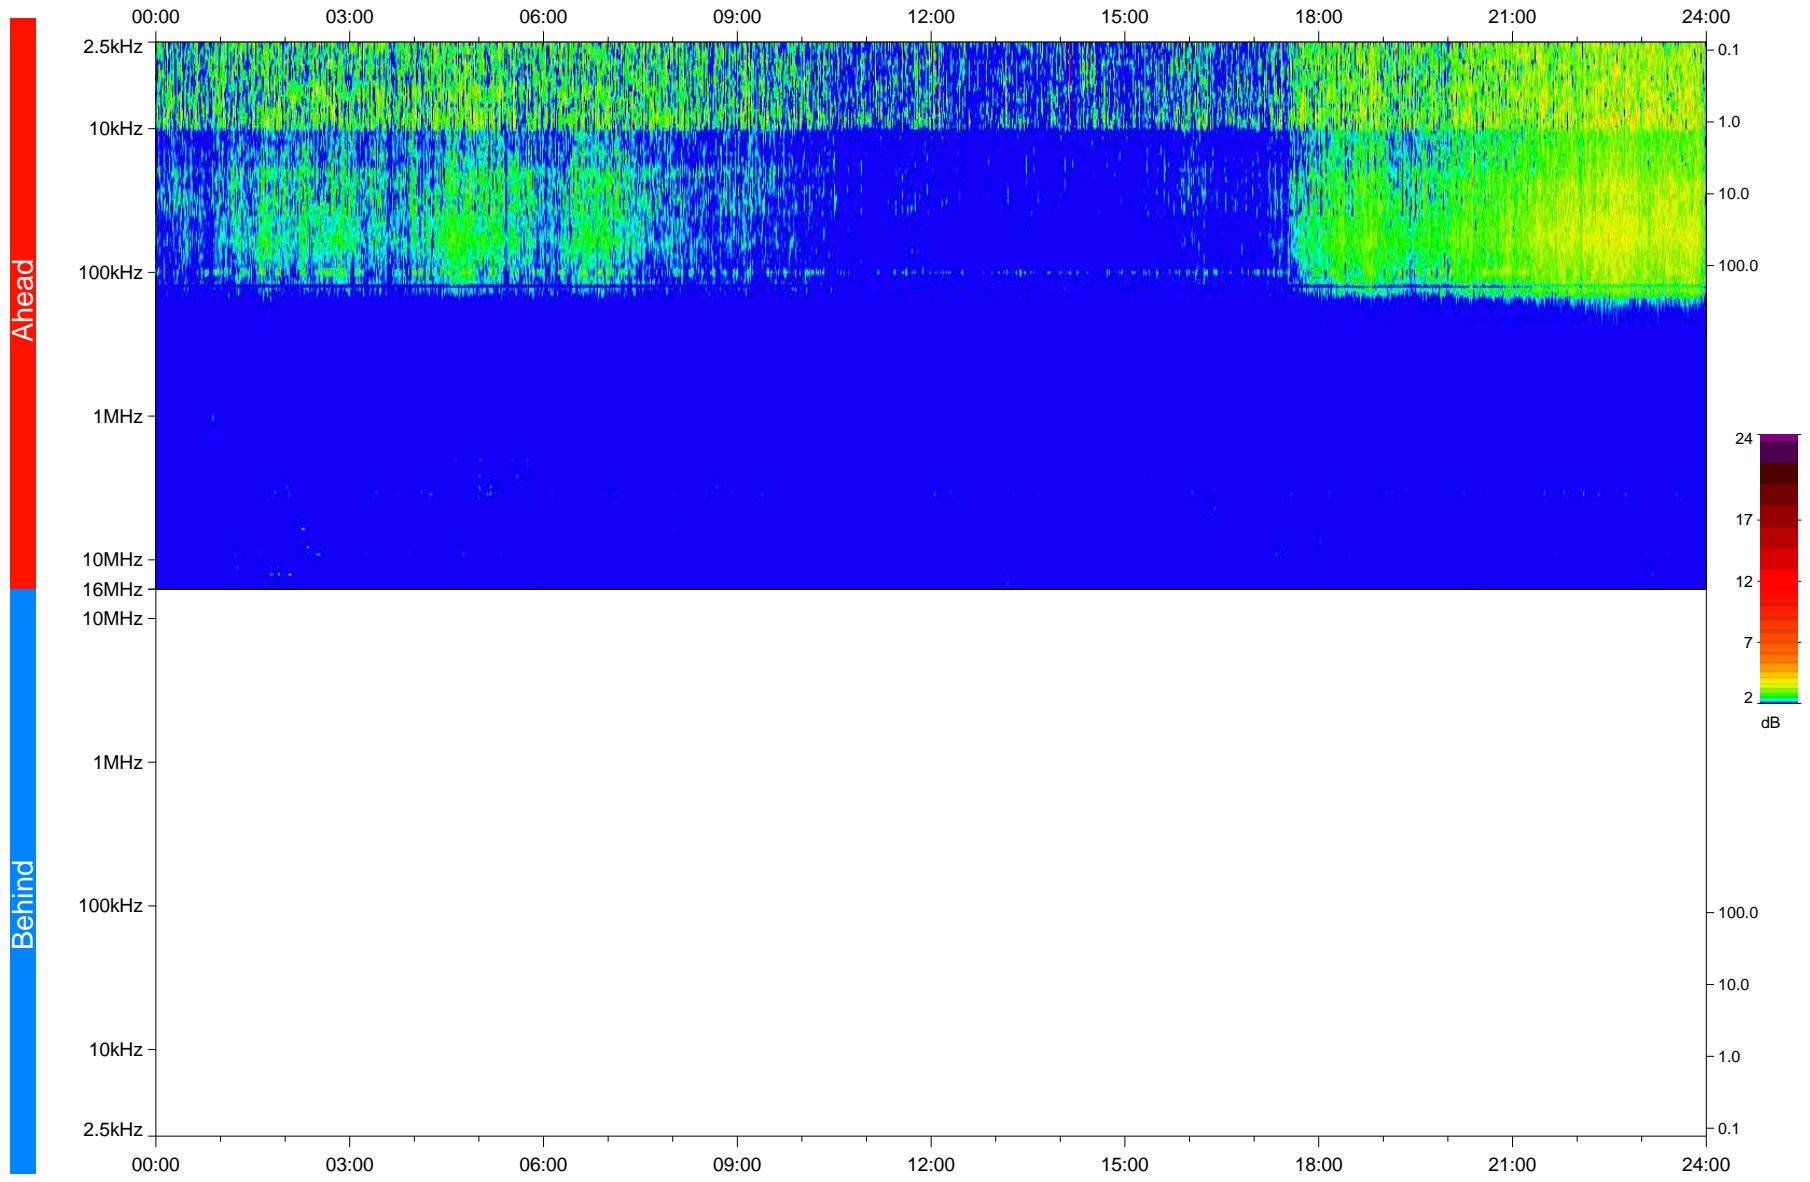

STEREO/WAVES Daily Summary - 22-Dec-2020 (DOY 357)

Ahead source file: swaves_ahead_2020_357_1_05.fin
Ahead PSE Angle: -57.2°

Behind PSE Angle: 57.4°
Behind source file: No STEREO-B data

Time (UTC)

file: stereo_swaves_daily-summary_color_20201222_v03
made by: space.umn.edu on macOS with IDL 8.8.2 on 2022-09-15 19:01:49, with TLib V945 / dynspec V311