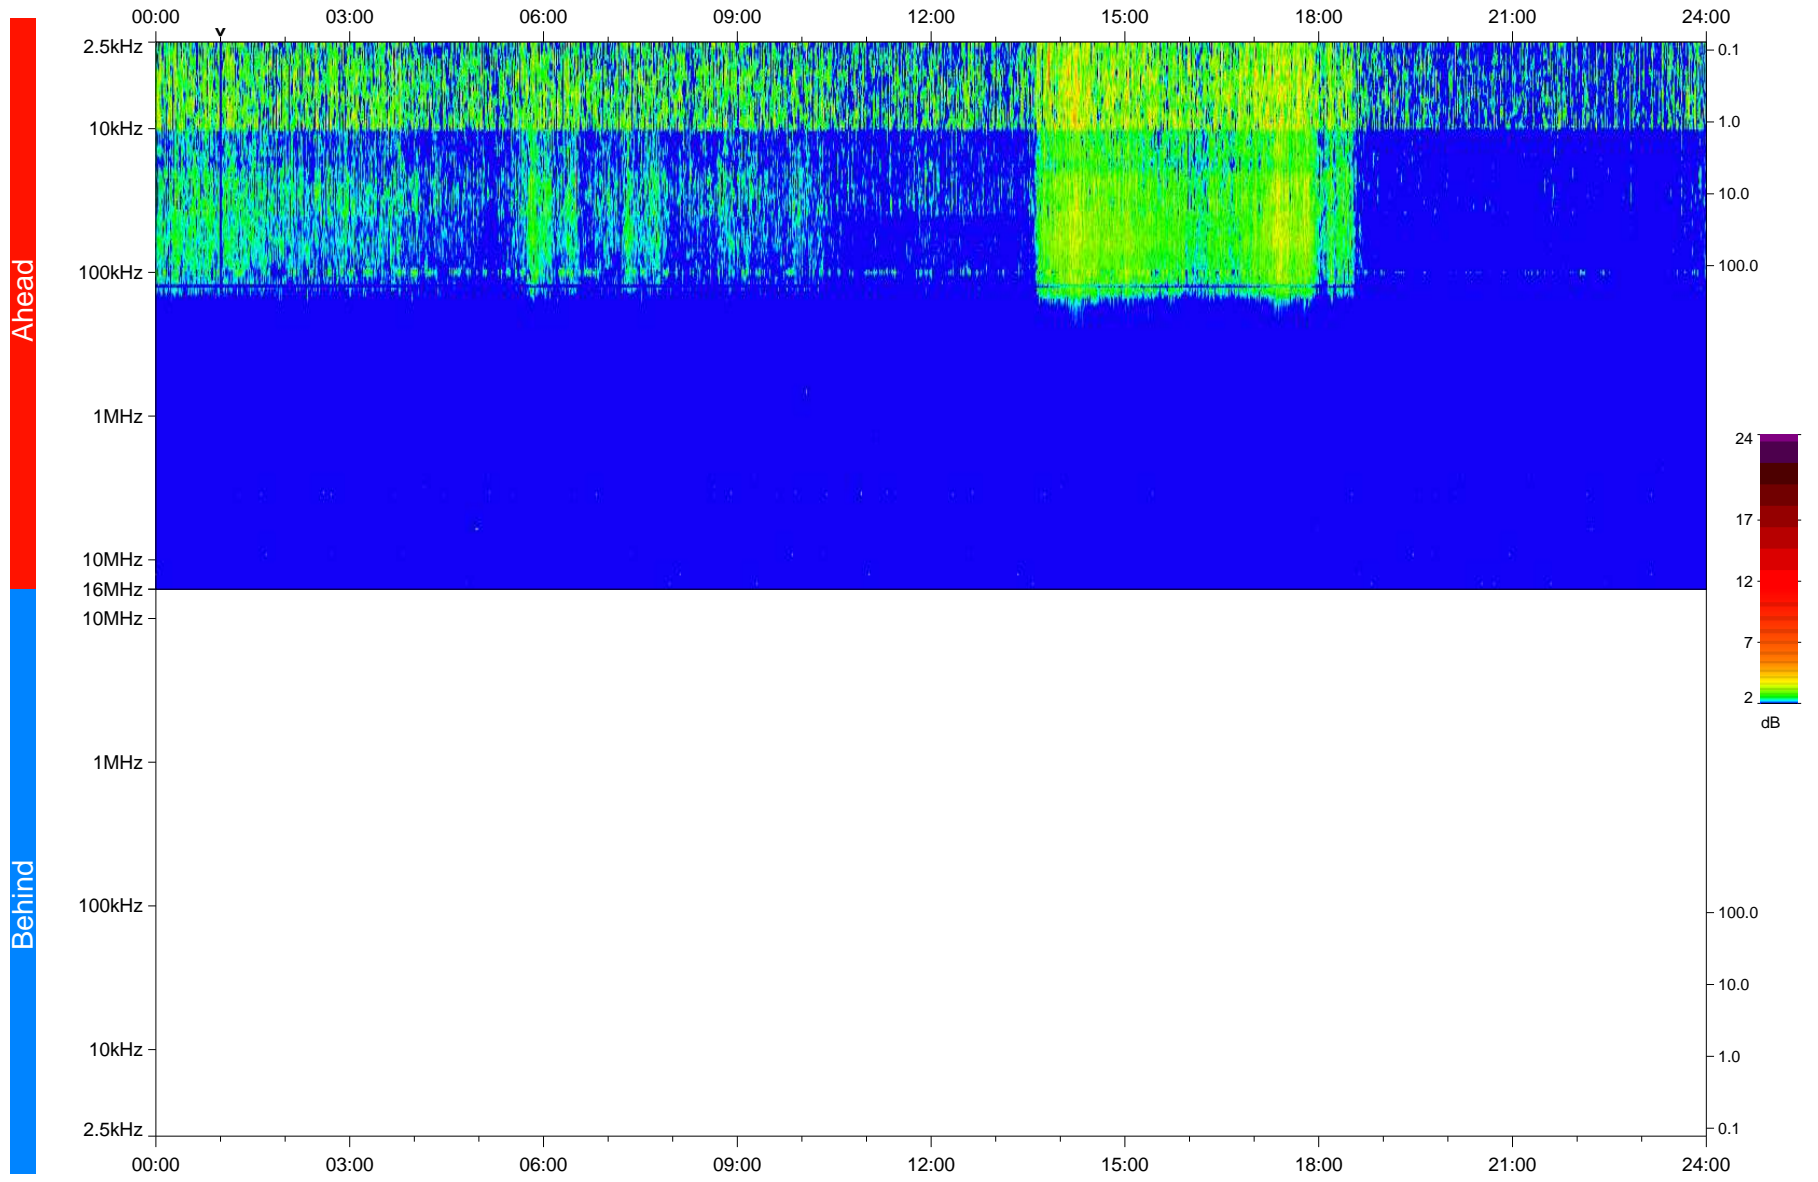

STEREO/WAVES Daily Summary - 21-Dec-2020 (DOY 356)

Ahead source file: swaves_ahead_2020_356_1_05.fin
Ahead PSE Angle: -57.3°

Behind PSE Angle: 57.4°
Behind source file: No STEREO-B data

Time (UTC)

file: stereo_swaves_daily-summary_color_20201221_v04
made by: space.umn.edu on macOS with IDL 8.8.2 on 2022-10-03 20:10:45, with TLib V945 / dynspec V311