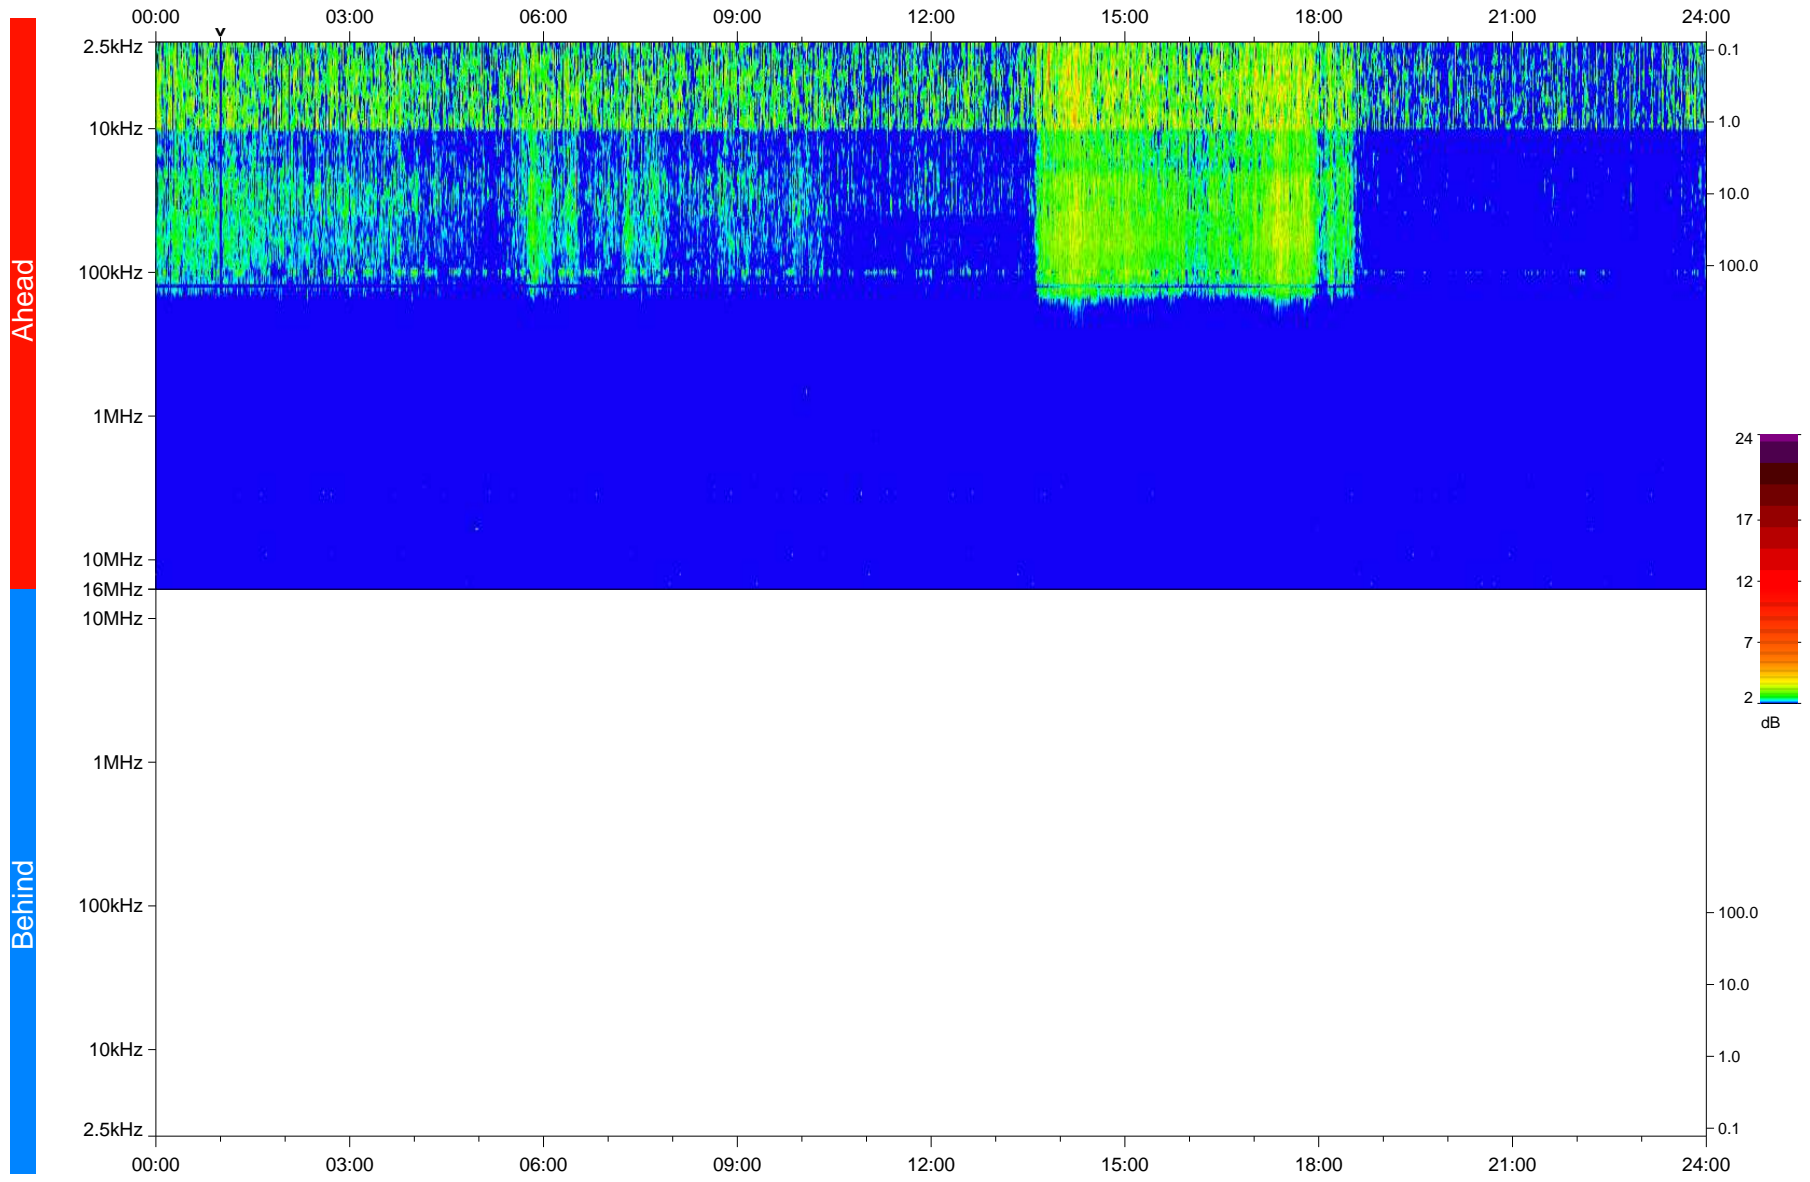

STEREO/WAVES Daily Summary - 21-Dec-2020 (DOY 356)

Ahead source file: swaves_ahead_2020_356_1_05.fin
Ahead PSE Angle: -57.3°

Behind PSE Angle: 57.4°
Behind source file: No STEREO-B data

Time (UTC)

file: stereo_swaves_daily-summary_color_20201221_v03
made by: space.umn.edu on macOS with IDL 8.8.2 on 2022-09-15 19:00:29, with TLib V945 / dynspec V311