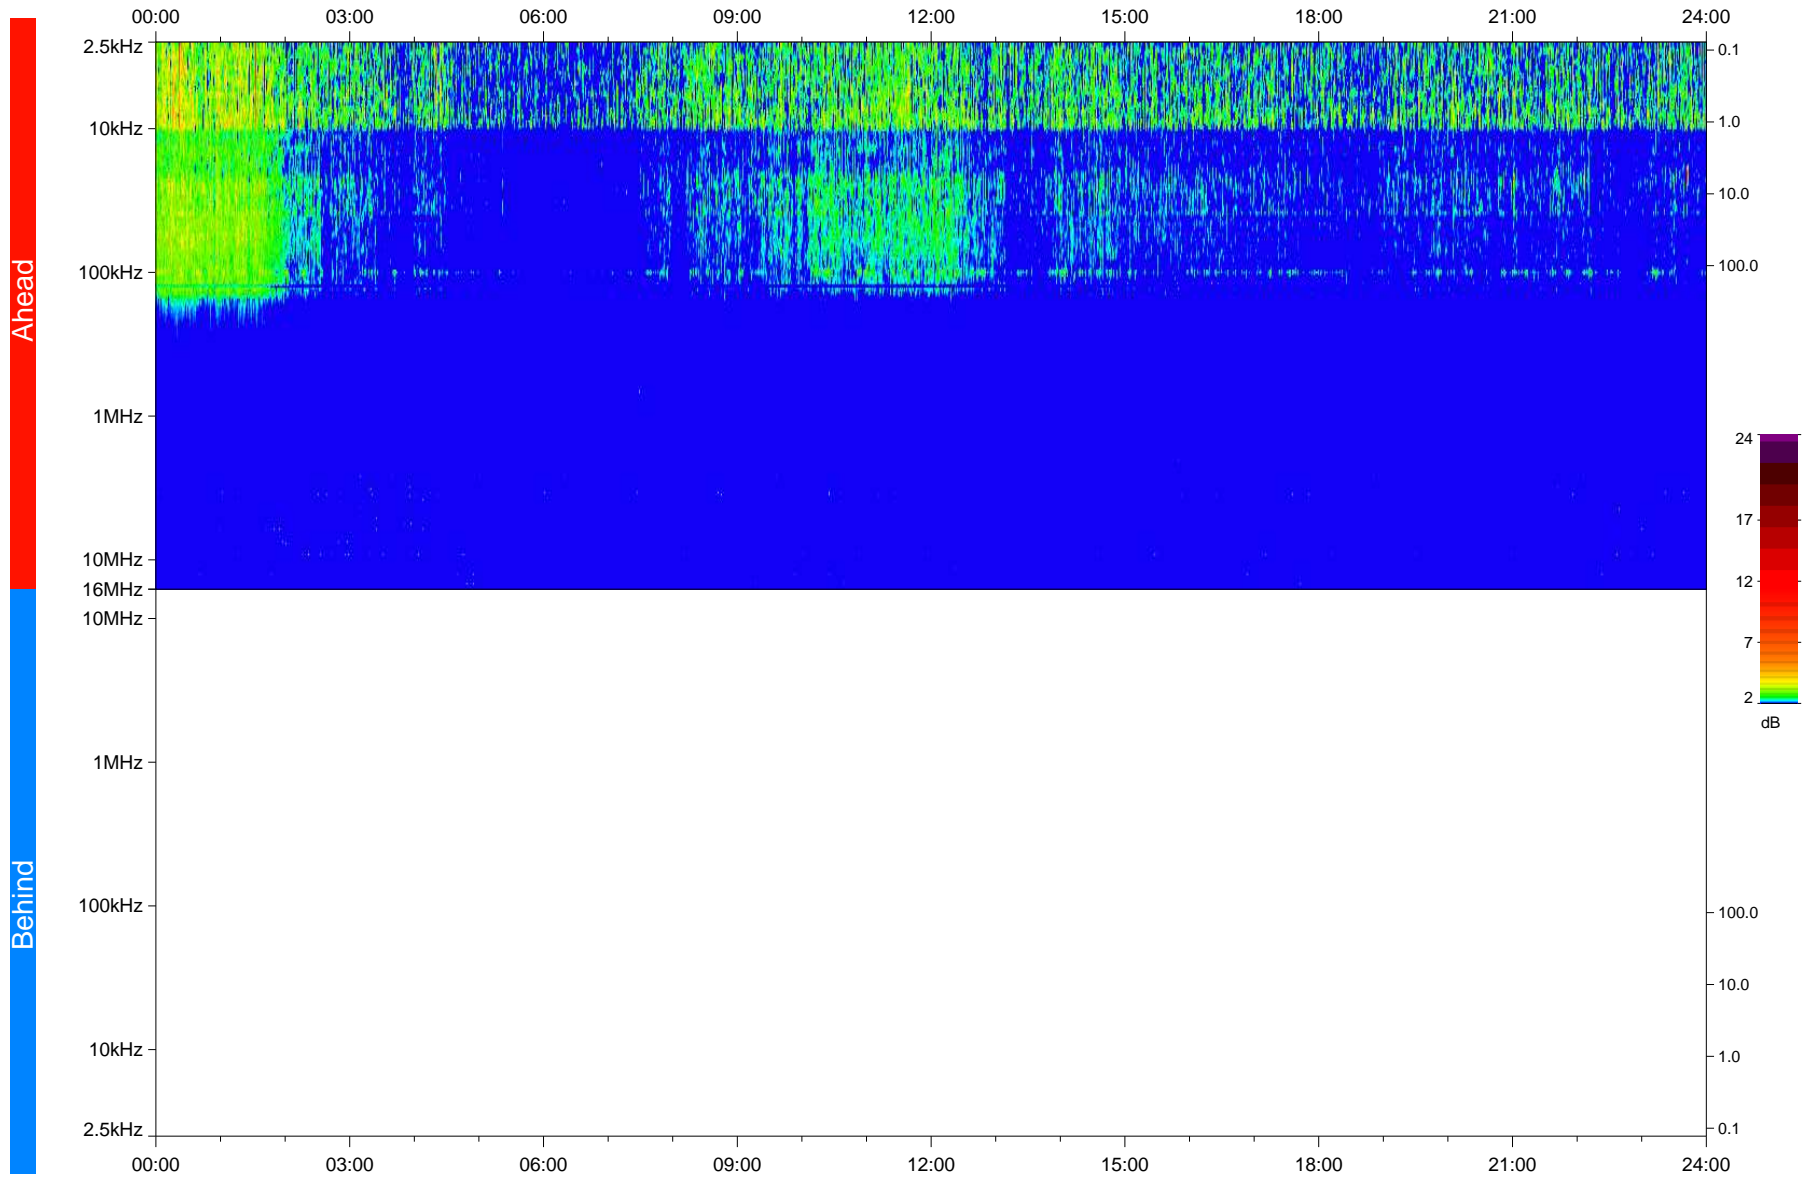

# STEREO/WAVES Daily Summary - 20-Dec-2020 (DOY 355)

Ahead source file: swaves\_ahead\_2020\_355\_1\_05.fin  
Ahead PSE Angle: -57.3°

Behind PSE Angle: 57.4°  
Behind source file: No STEREO-B data

Time (UTC)

file: stereo\_swaves\_daily-summary\_color\_20201220\_v04  
made by: space.umn.edu on macOS with IDL 8.8.2 on 2022-10-03 20:09:14, with TLib V945 / dynspec V311