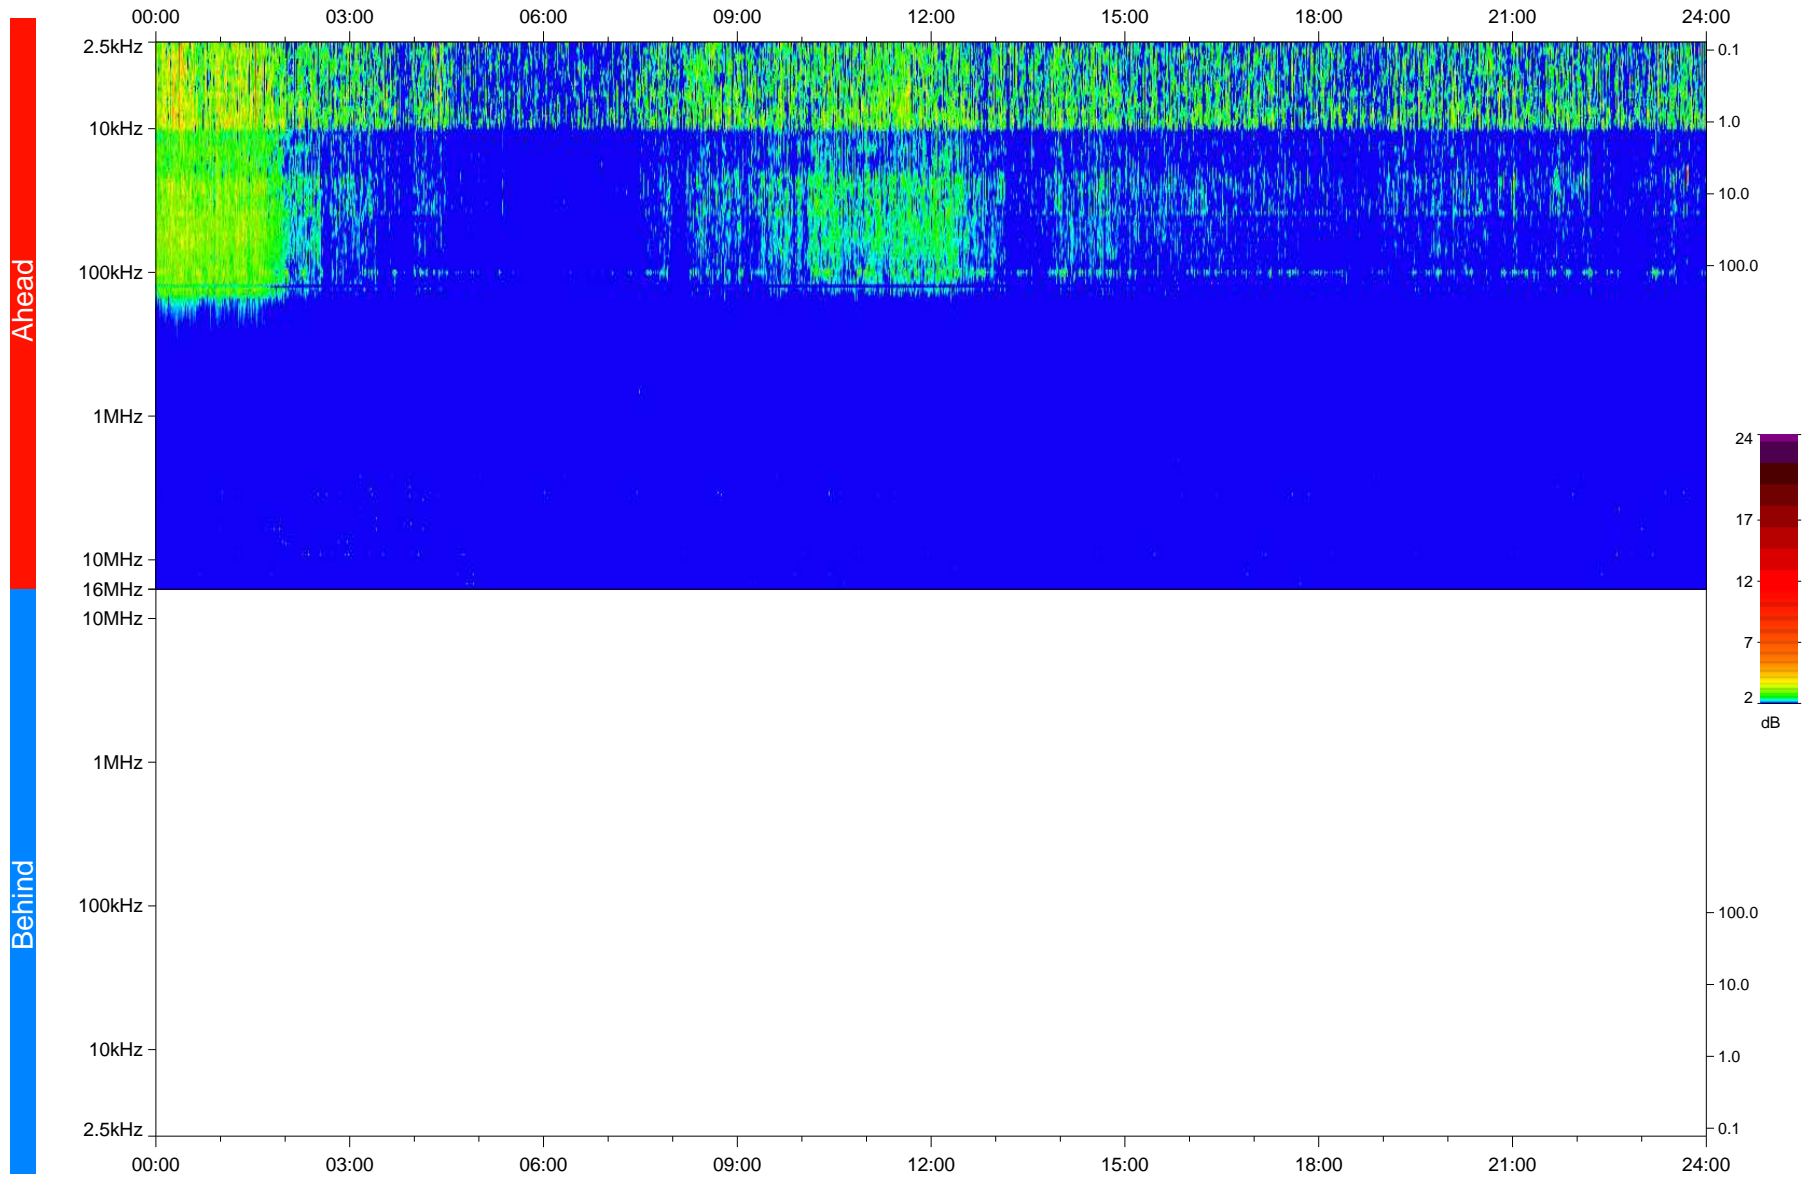

STEREO/WAVES Daily Summary - 20-Dec-2020 (DOY 355)

Ahead source file: swaves_ahead_2020_355_1_05.fin
Ahead PSE Angle: -57.3°

Behind PSE Angle: 57.4°
Behind source file: No STEREO-B data

Time (UTC)

file: stereo_swaves_daily-summary_color_20201220_v03
made by: space.umn.edu on macOS with IDL 8.8.2 on 2022-09-15 18:59:06, with TLib V945 / dynspec V311