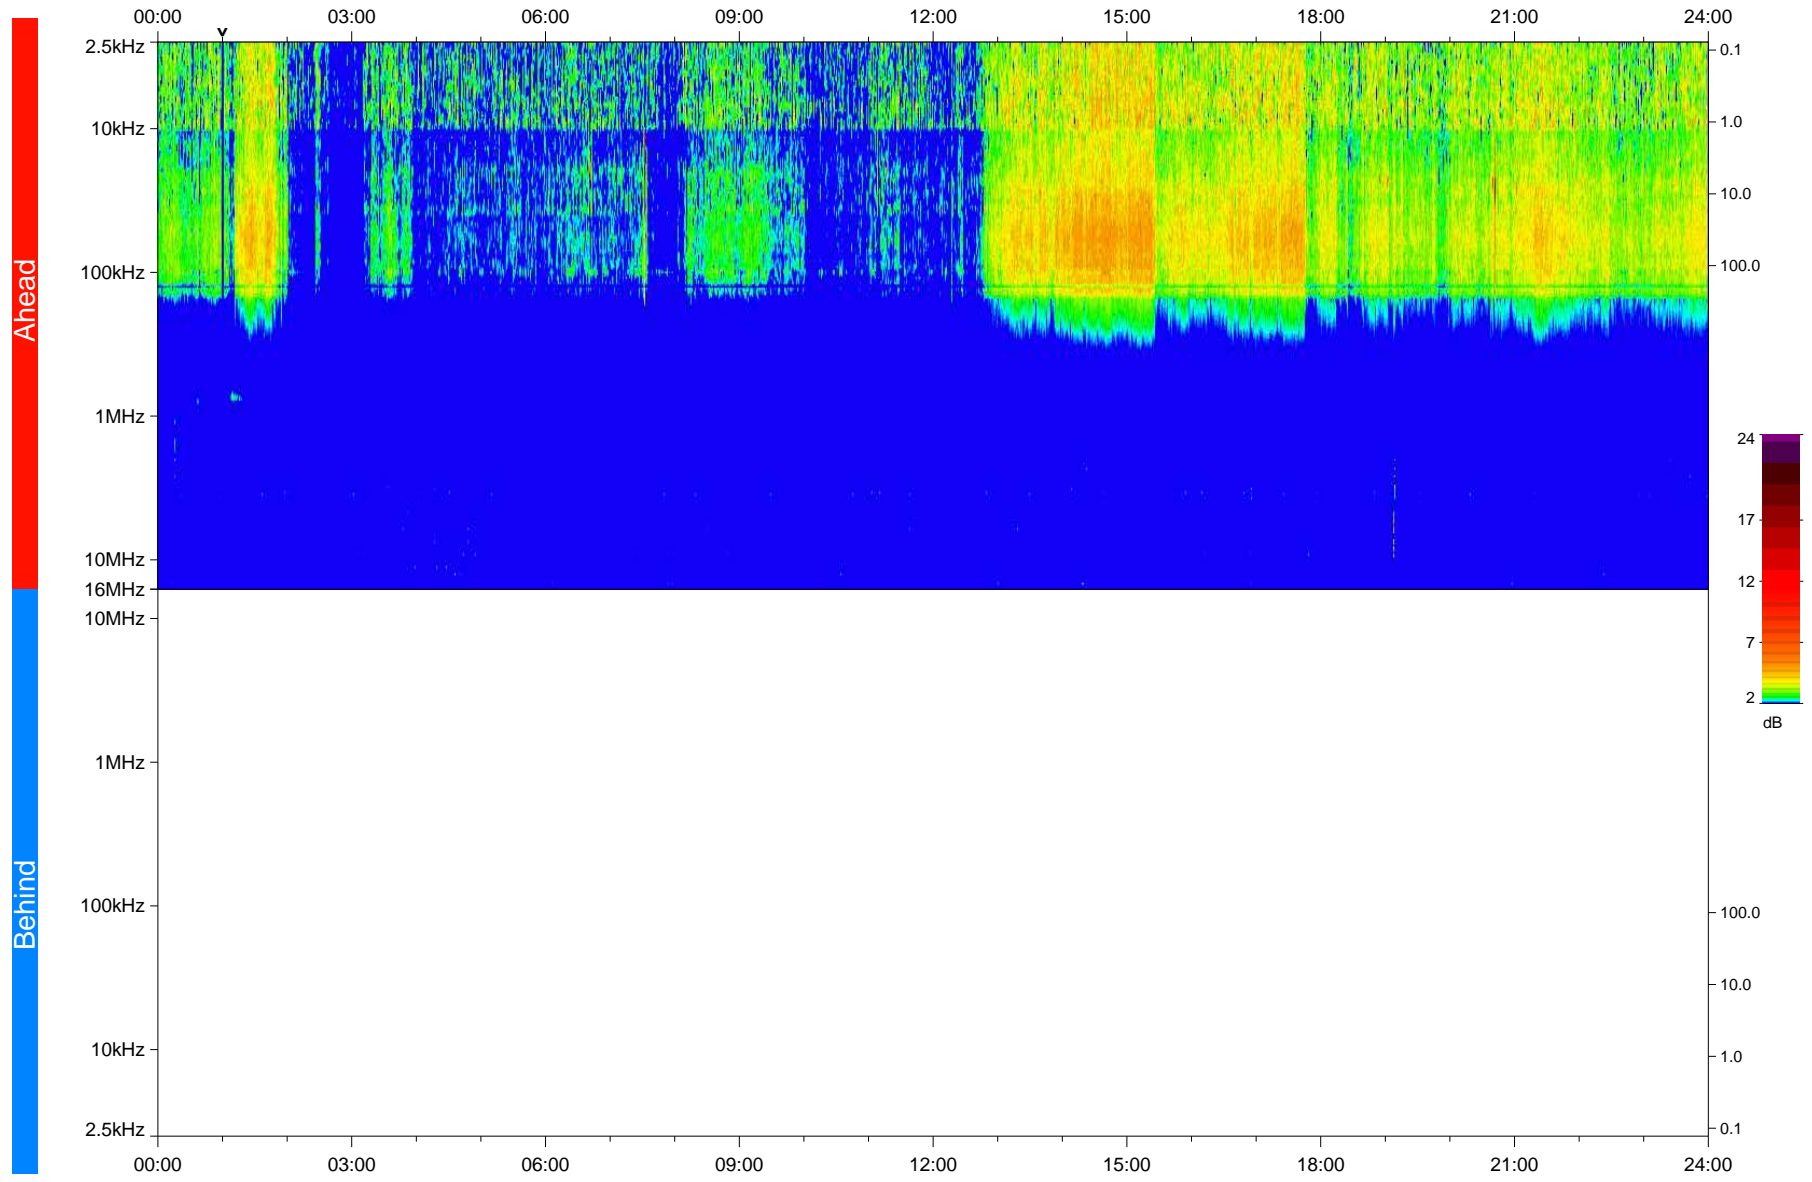

STEREO/WAVES Daily Summary - 19-Dec-2020 (DOY 354)

Ahead source file: swaves_ahead_2020_354_1_05.fin
Ahead PSE Angle: -57.3°

Behind PSE Angle: 57.5°
Behind source file: No STEREO-B data

Time (UTC)

file: stereo_swaves_daily-summary_color_20201219_v04
made by: space.umn.edu on macOS with IDL 8.8.2 on 2022-10-03 20:07:45, with TLib V945 / dynspec V311