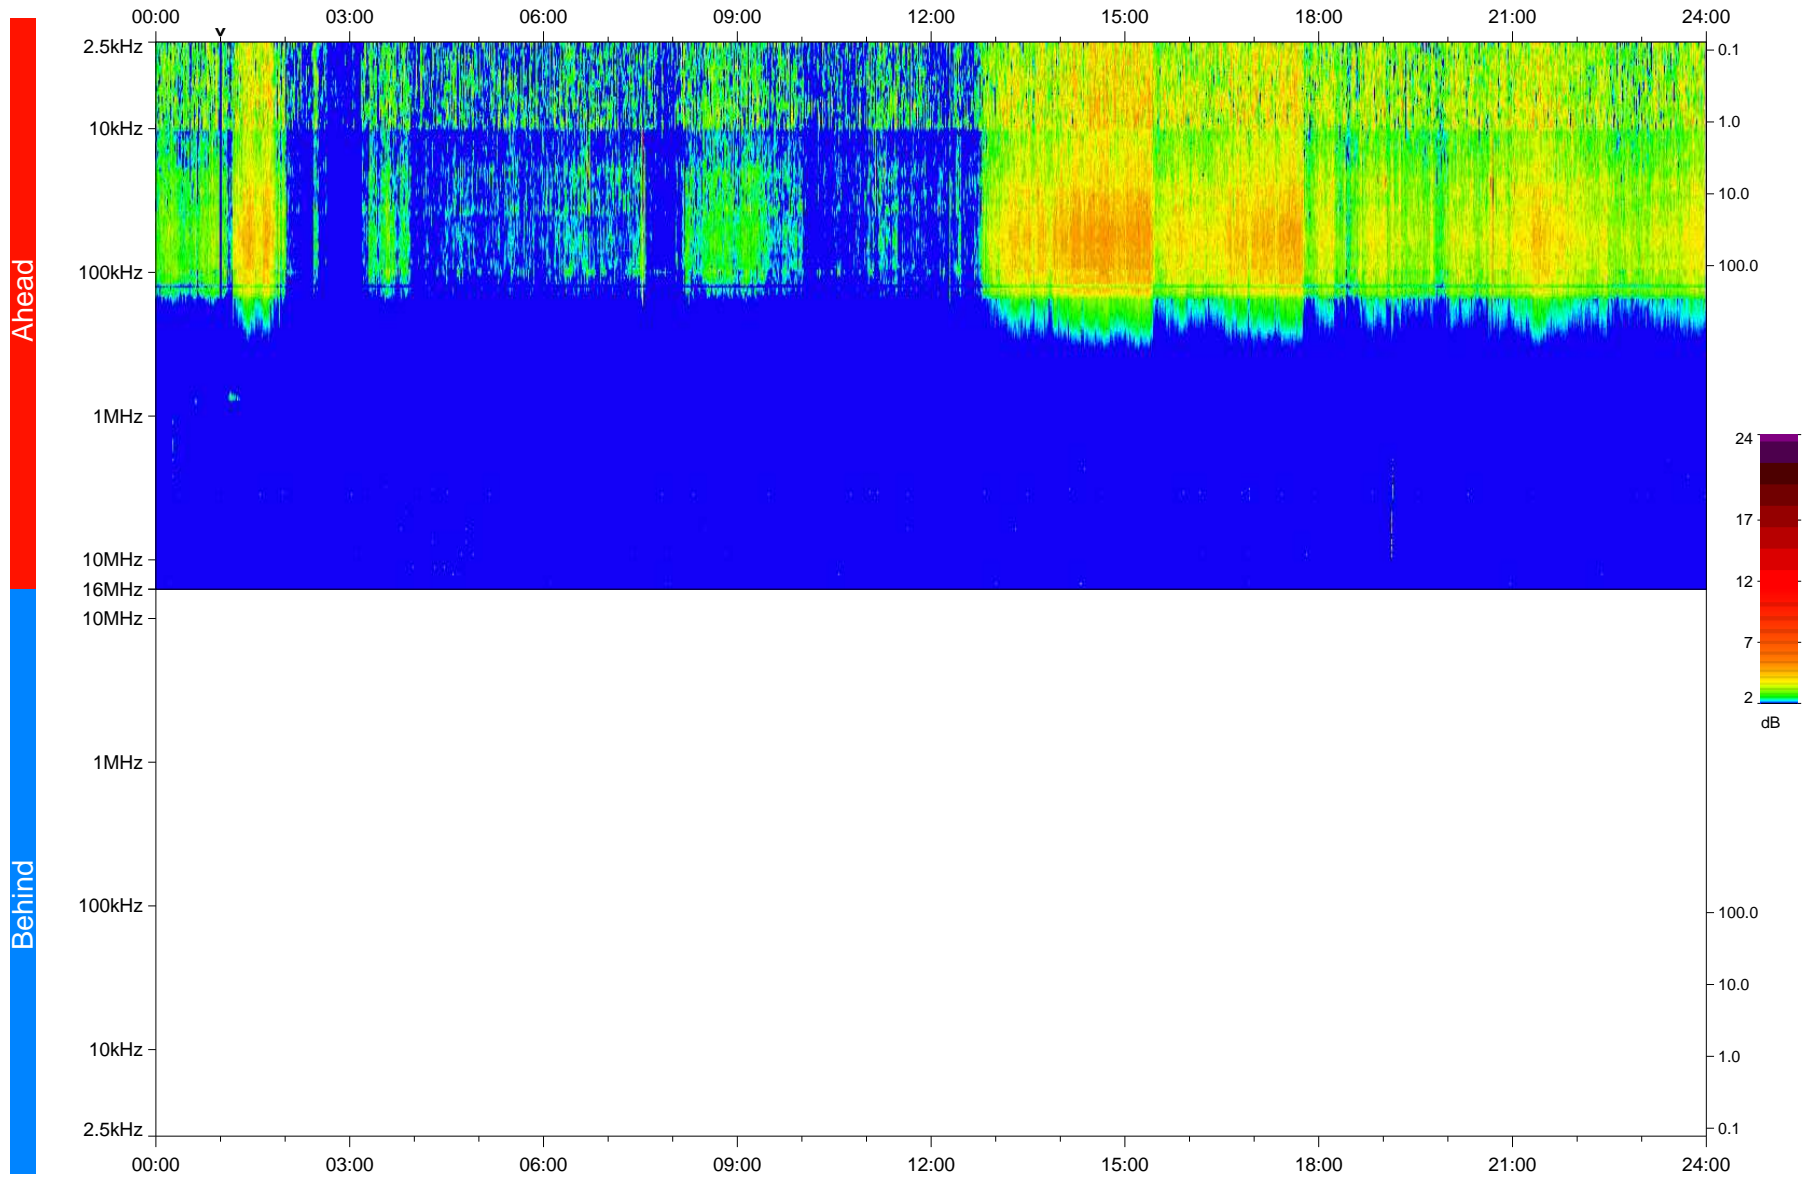

STEREO/WAVES Daily Summary - 19-Dec-2020 (DOY 354)

Ahead source file: swaves_ahead_2020_354_1_05.fin
Ahead PSE Angle: -57.3°

Behind PSE Angle: 57.5°
Behind source file: No STEREO-B data

Time (UTC)

file: stereo_swaves_daily-summary_color_20201219_v03
made by: space.umn.edu on macOS with IDL 8.8.2 on 2022-09-15 18:57:44, with TLib V945 / dynspec V311