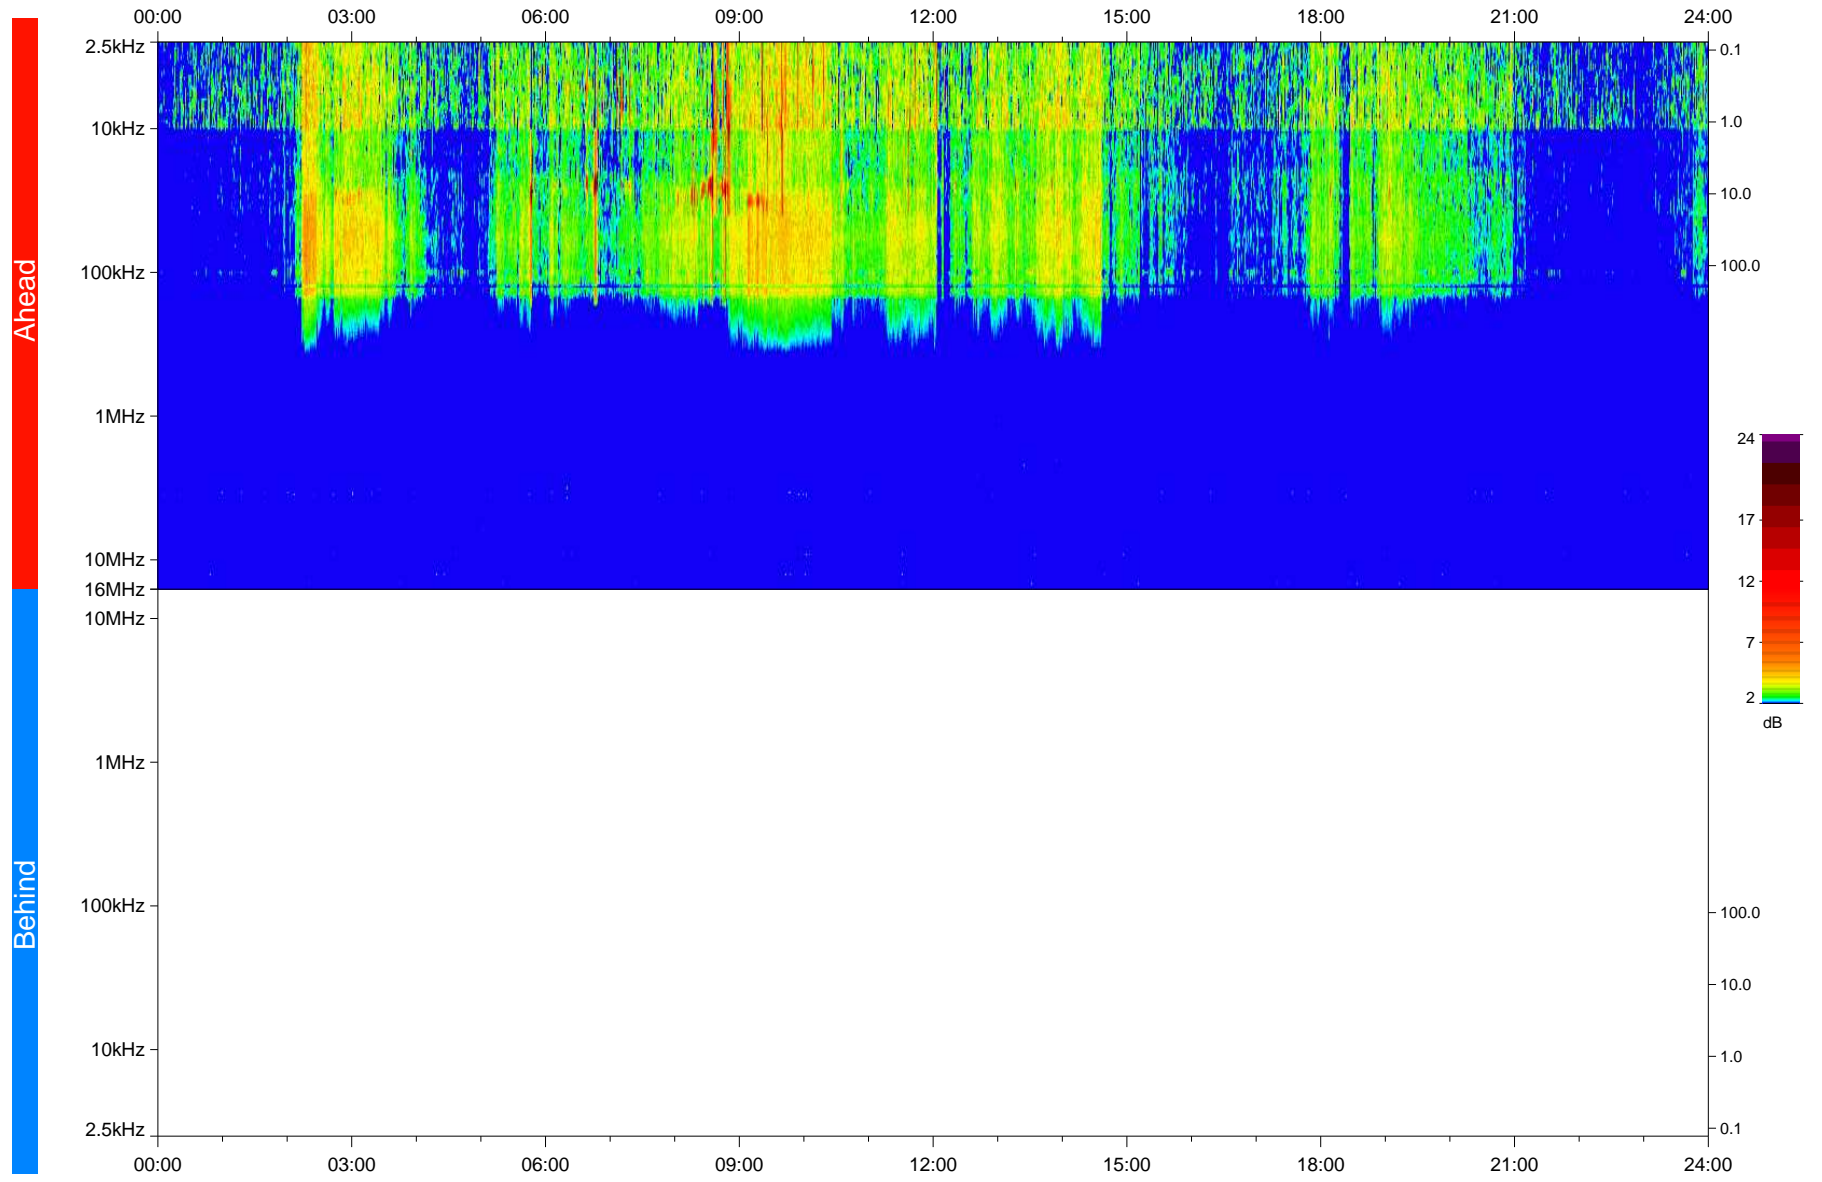

# STEREO/WAVES Daily Summary - 18-Dec-2020 (DOY 353)

Ahead source file: swaves\_ahead\_2020\_353\_1\_05.fin  
Ahead PSE Angle: -57.3°

Behind PSE Angle: 57.5°  
Behind source file: No STEREO-B data

Time (UTC)

file: stereo\_swaves\_daily-summary\_color\_20201218\_v04  
made by: space.umn.edu on macOS with IDL 8.8.2 on 2022-10-03 20:06:15, with TLib V945 / dynspec V311