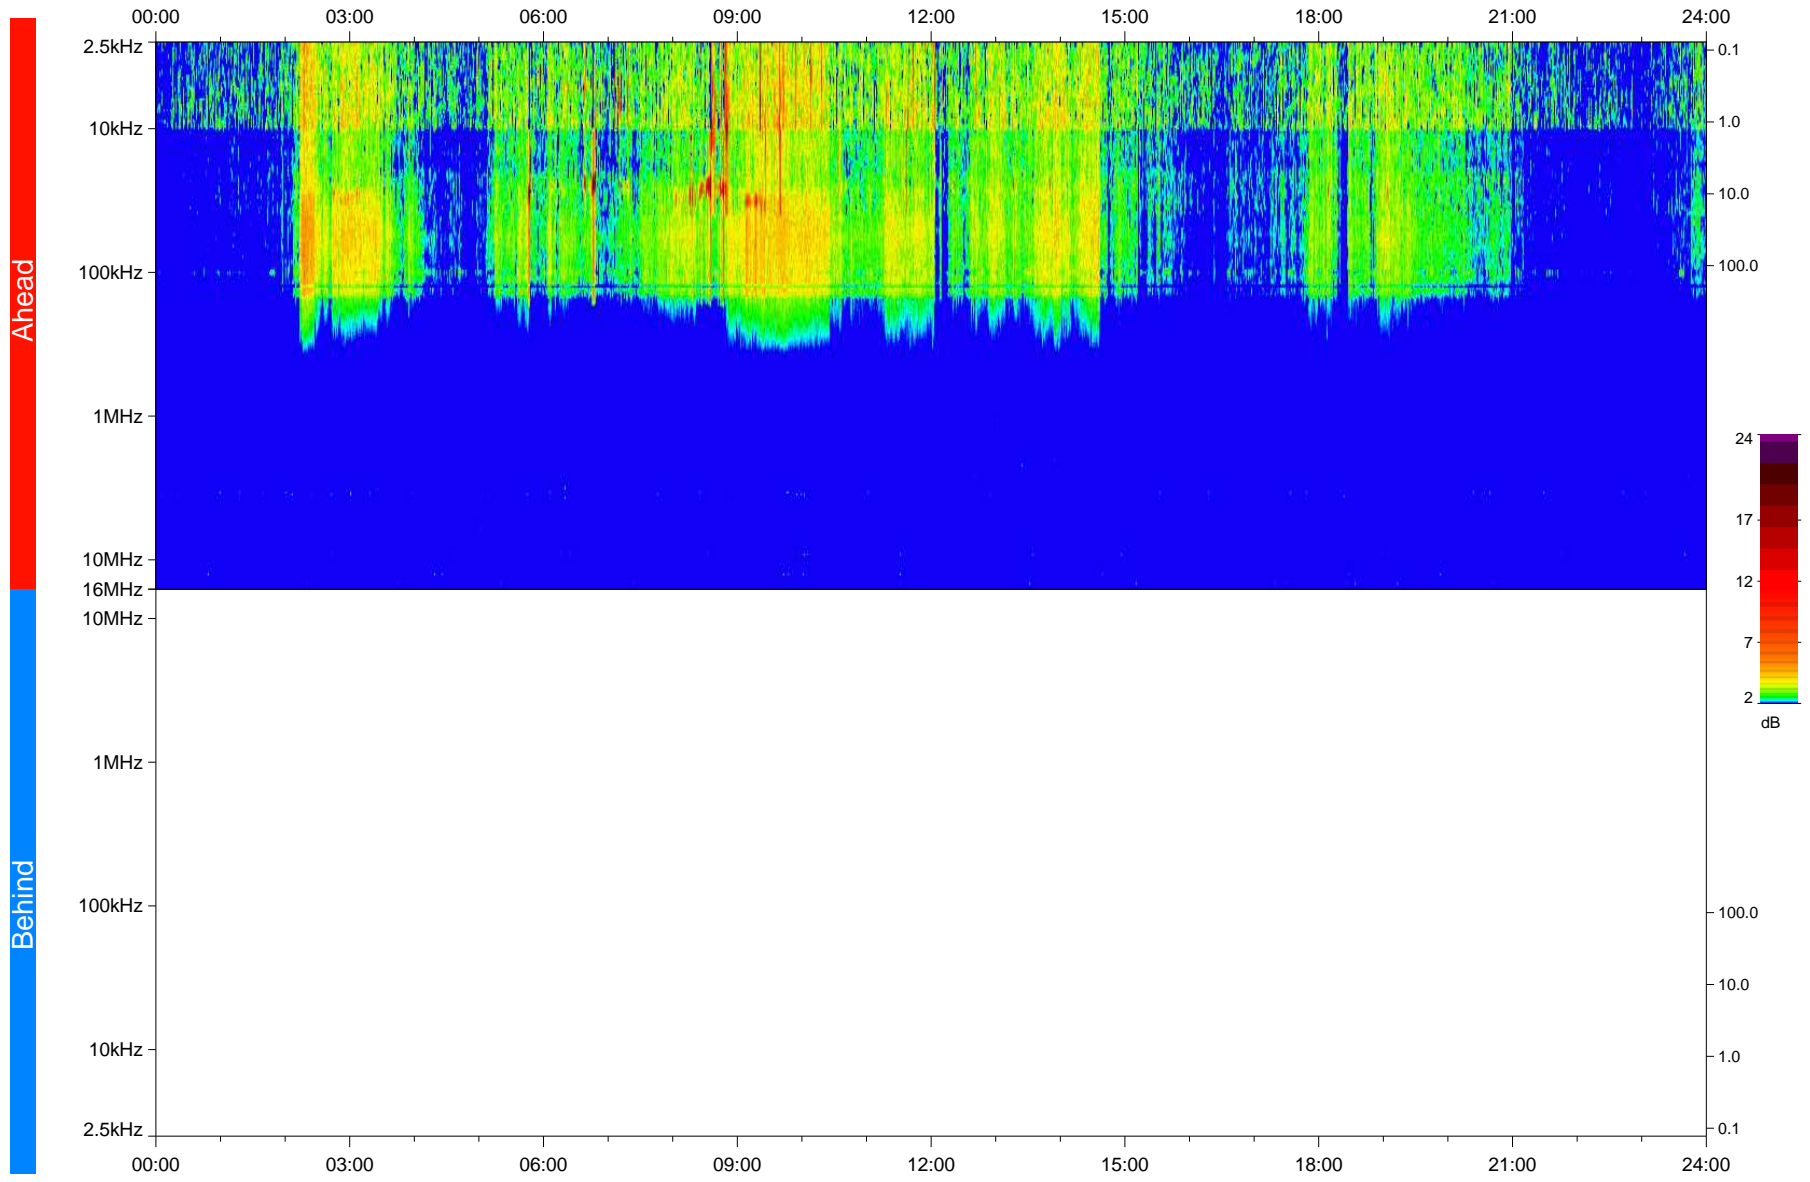

STEREO/WAVES Daily Summary - 18-Dec-2020 (DOY 353)

Ahead source file: swaves_ahead_2020_353_1_05.fin
Ahead PSE Angle: -57.3°

Behind PSE Angle: 57.5°
Behind source file: No STEREO-B data

Time (UTC)

file: stereo_swaves_daily-summary_color_20201218_v03
made by: space.umn.edu on macOS with IDL 8.8.2 on 2022-09-15 18:56:22, with TLib V945 / dynspec V311