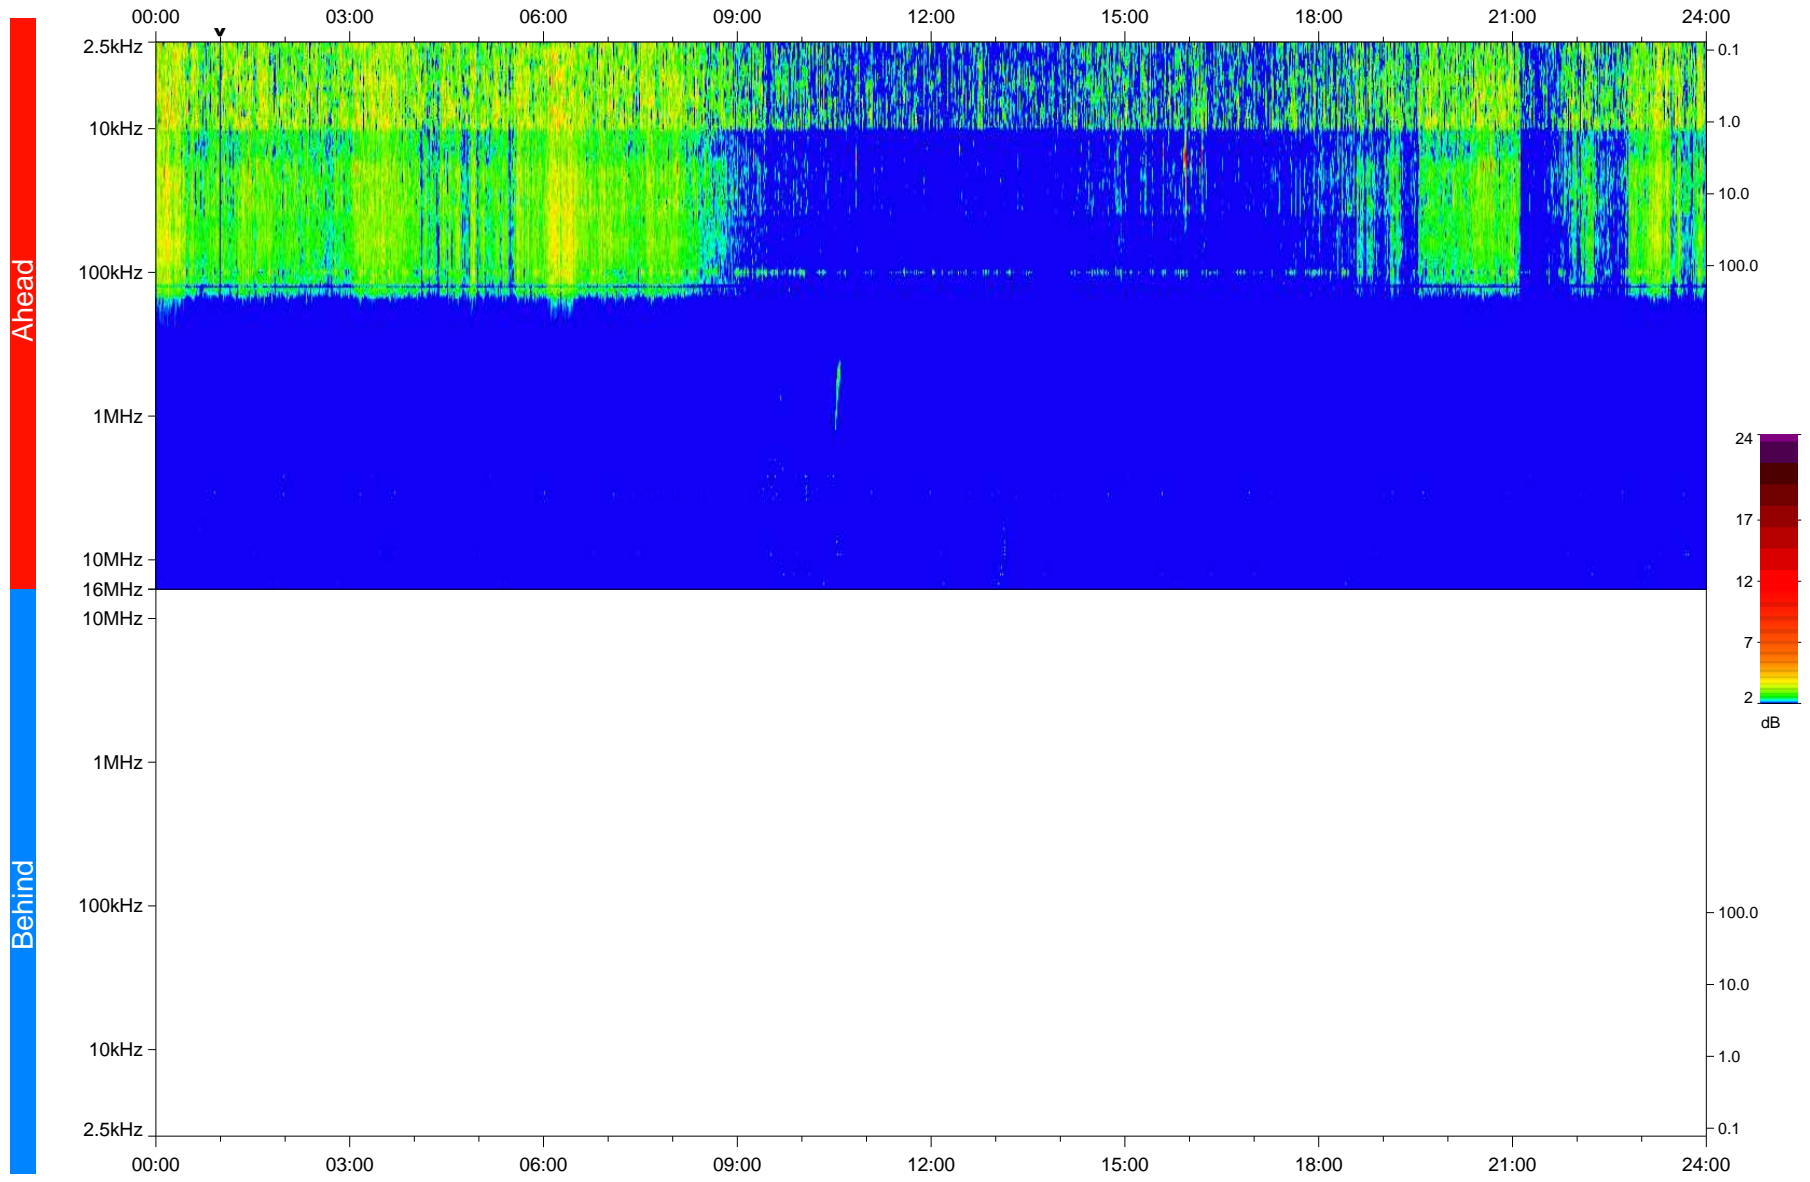

STEREO/WAVES Daily Summary - 17-Dec-2020 (DOY 352)

Ahead source file: swaves_ahead_2020_352_1_05.fin
Ahead PSE Angle: -57.4°

Behind PSE Angle: 57.5°
Behind source file: No STEREO-B data

Time (UTC)

file: stereo_swaves_daily-summary_color_20201217_v04
made by: space.umn.edu on macOS with IDL 8.8.2 on 2022-10-03 20:04:43, with TLib V945 / dynspec V311