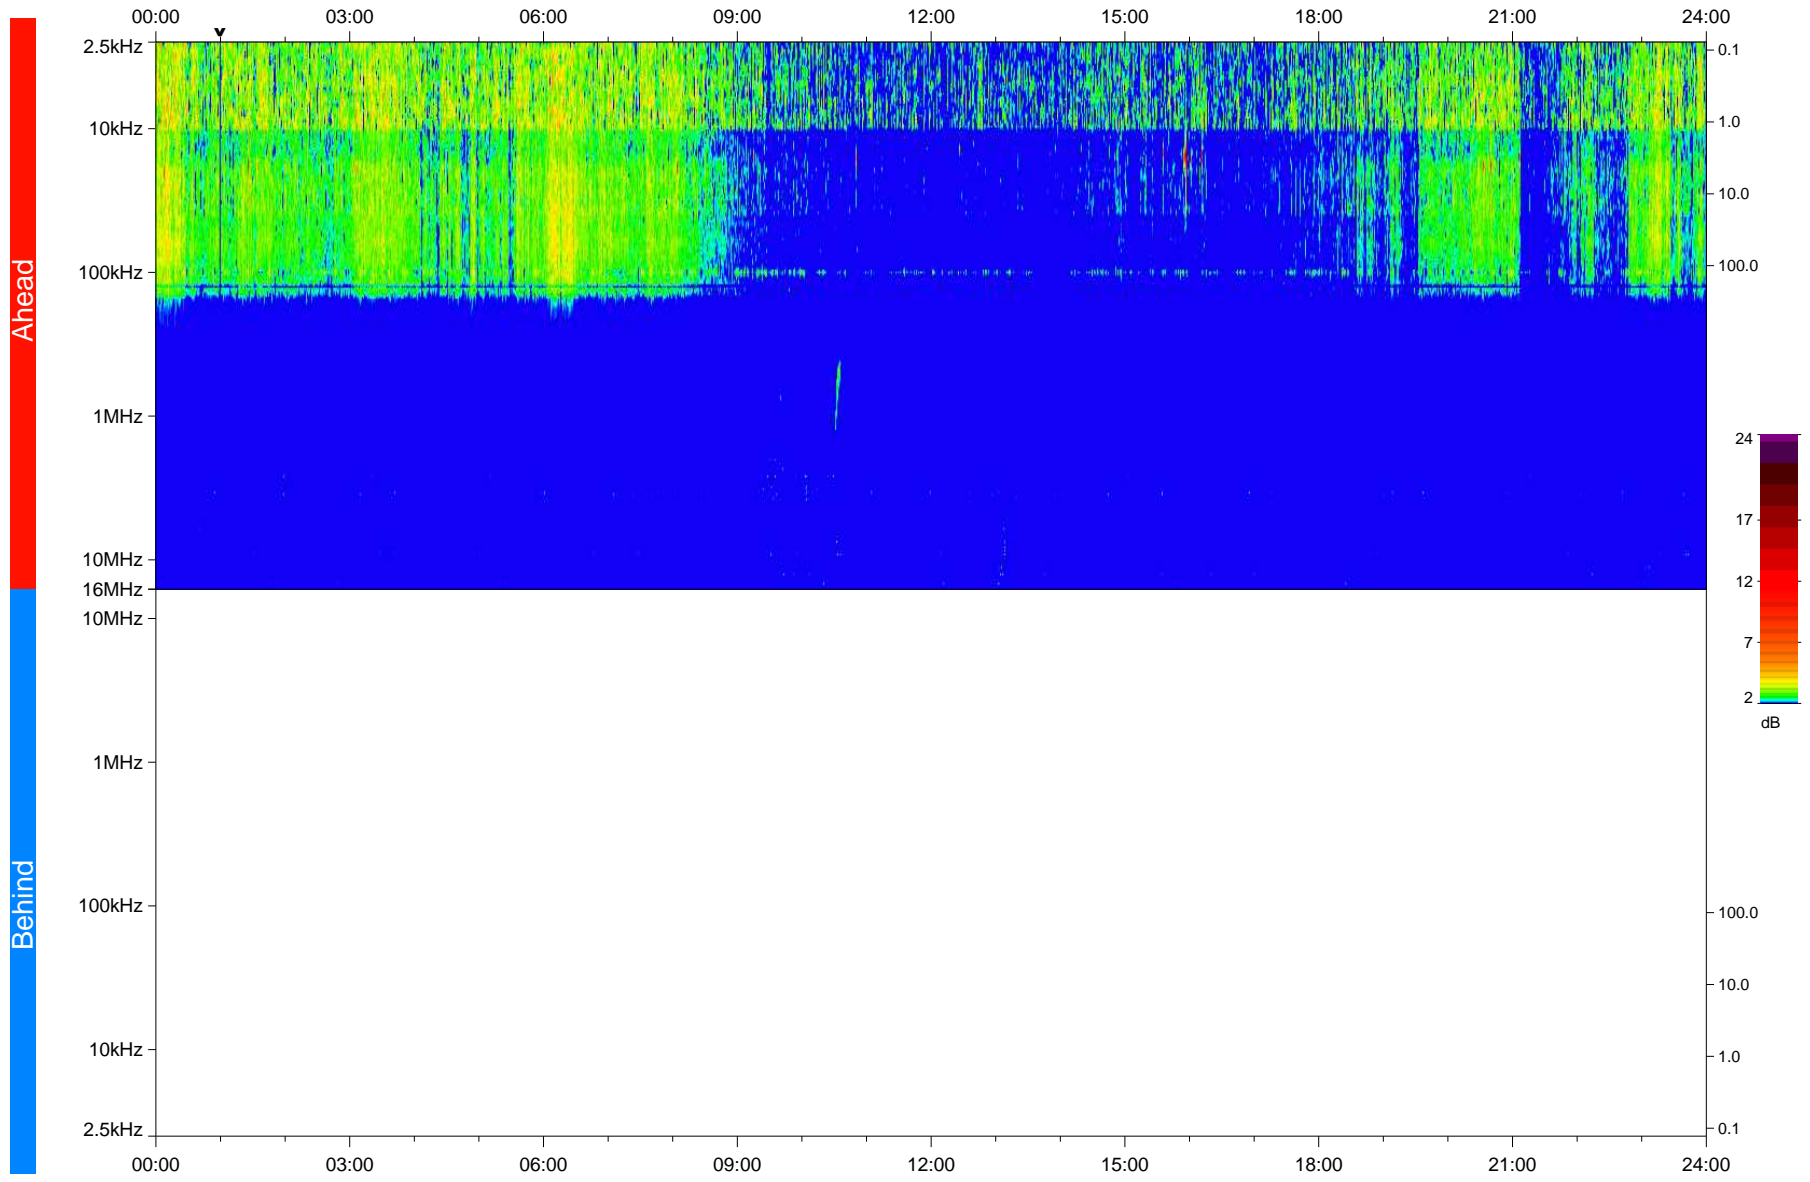

# STEREO/WAVES Daily Summary - 17-Dec-2020 (DOY 352)

Ahead source file: swaves\_ahead\_2020\_352\_1\_05.fin  
Ahead PSE Angle: -57.4°

Behind PSE Angle: 57.5°  
Behind source file: No STEREO-B data

Time (UTC)

file: stereo\_swaves\_daily-summary\_color\_20201217\_v03  
made by: space.umn.edu on macOS with IDL 8.8.2 on 2022-09-15 18:54:59, with TMatlab V945 / dynspec V311