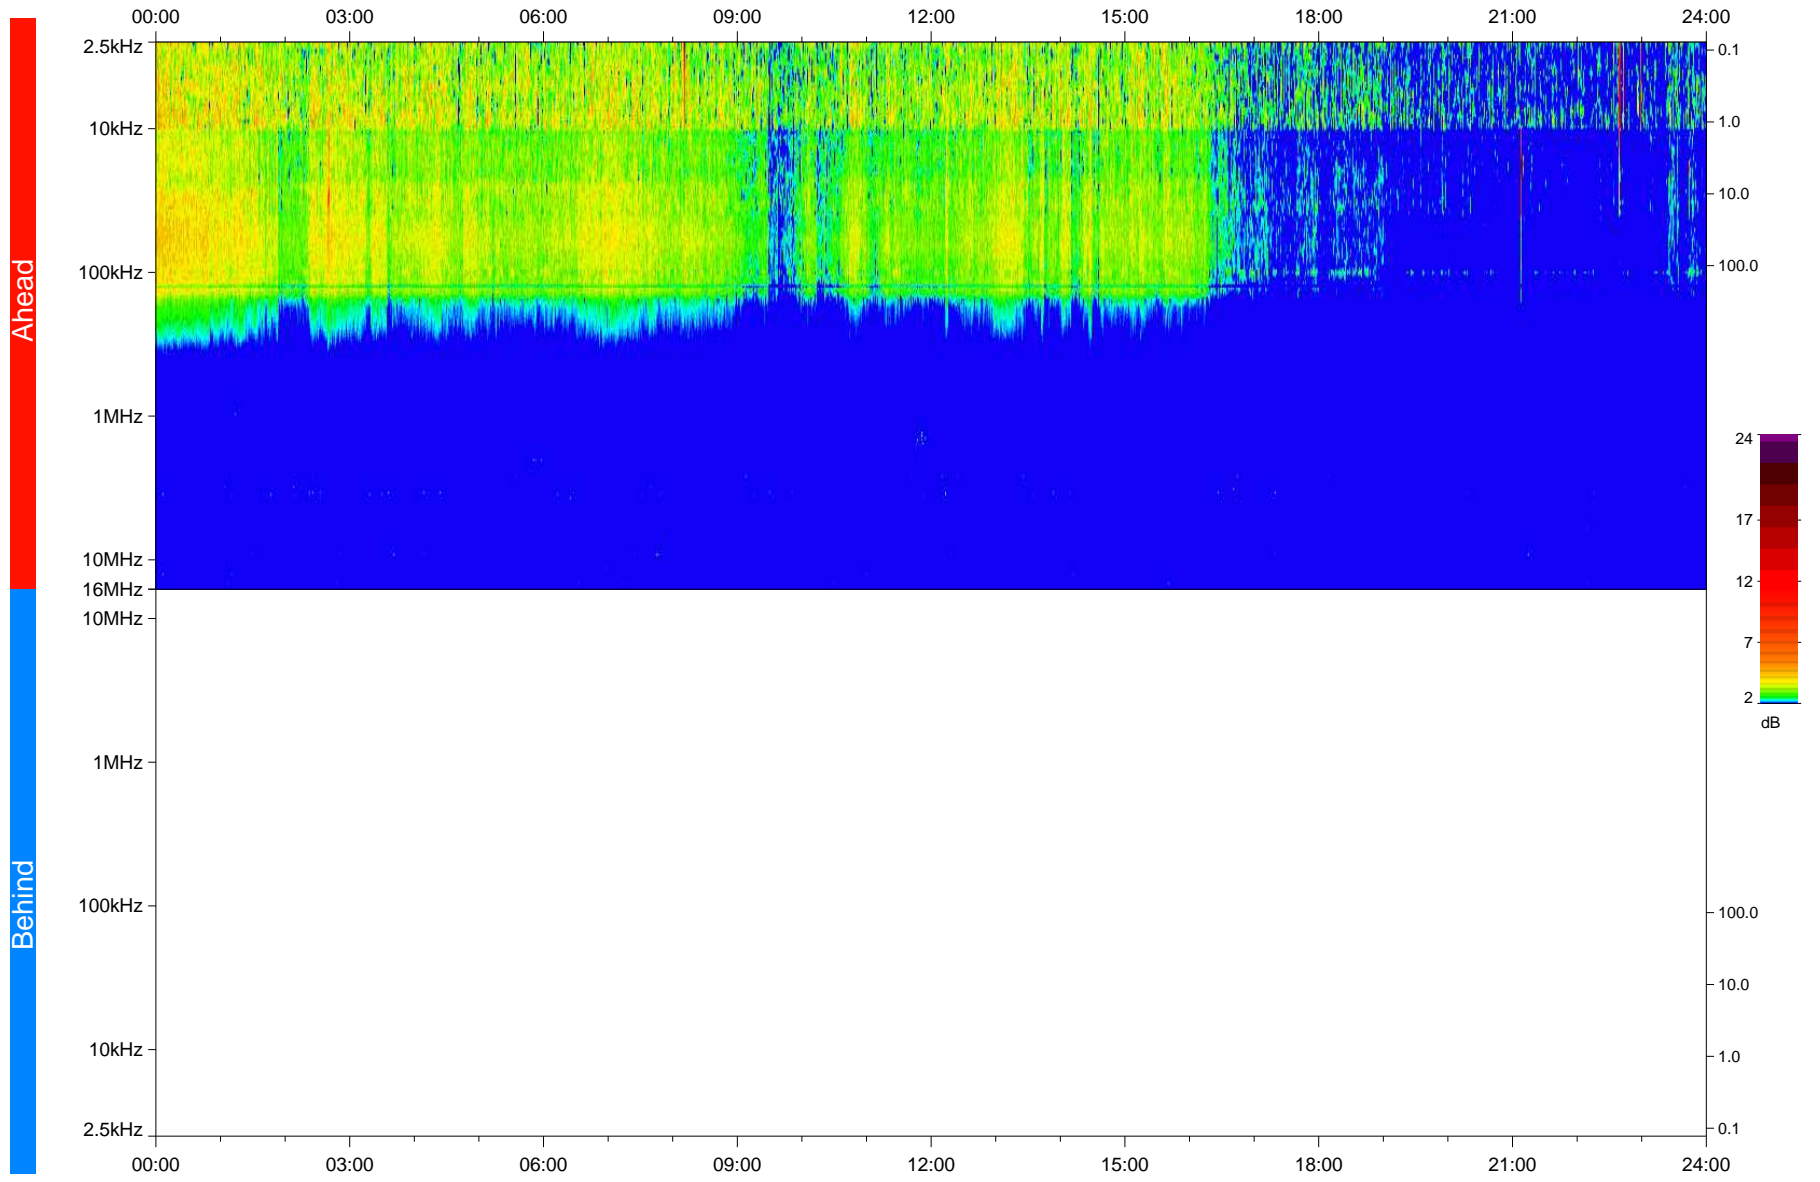

STEREO/WAVES Daily Summary - 16-Dec-2020 (DOY 351)

Ahead source file: swaves_ahead_2020_351_1_05.fin
Ahead PSE Angle: -57.4°

Behind PSE Angle: 57.5°
Behind source file: No STEREO-B data

Time (UTC)

file: stereo_swaves_daily-summary_color_20201216_v04
made by: space.umn.edu on macOS with IDL 8.8.2 on 2022-10-03 20:03:14, with TLib V945 / dynspec V311